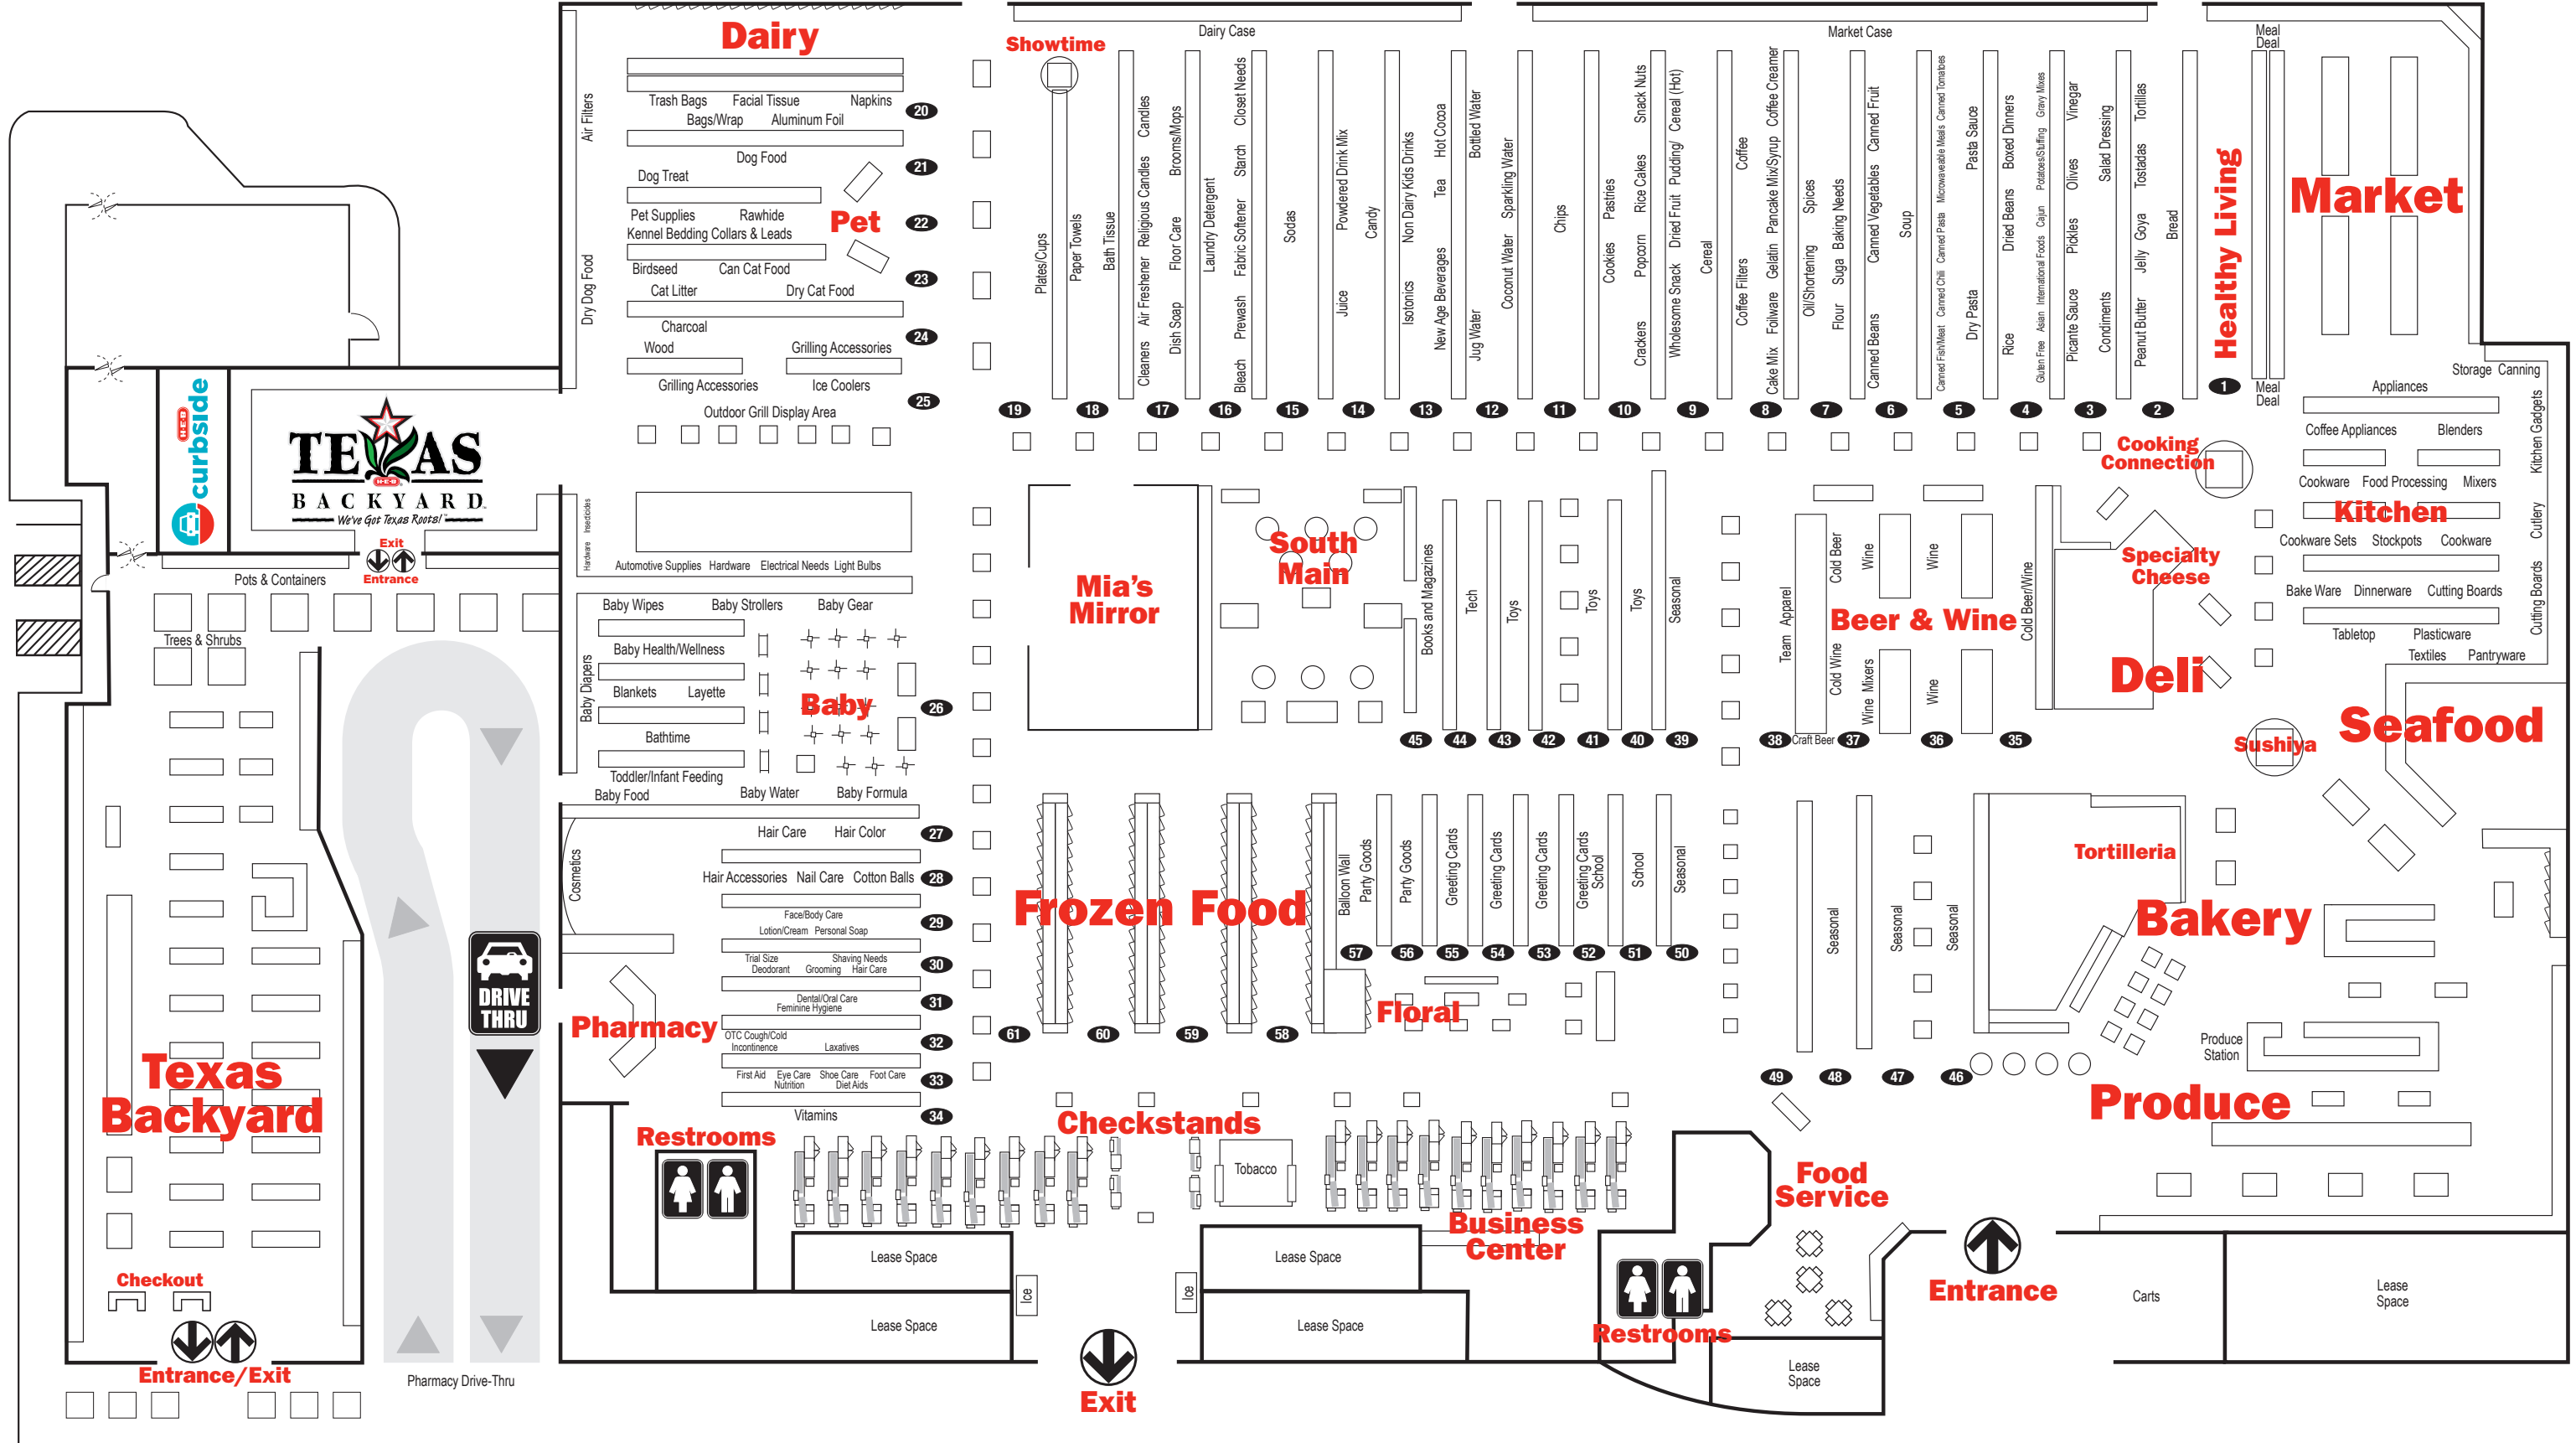

Monday through Friday 8:30 a.m. to 8:30 p.m.

Saturday 8:30 a.m. to 6 p.m.

Sunday 10 a.m. to 5 p.m.

Open Mon. thru Sun. • 6 a.m. to 1 a.m.

we accept

Dairy

- 20 Trash Bags Facial Tissue Napkins
Bags/Wrap Aluminum Foil
- 21 Dog Food
- 22 Dog Treat
- 23 Pet Supplies Rawhide
Kennel Bedding Collars & Leads
- 24 Birdseed Can Cat Food
Cat Litter Dry Cat Food
- 25 Charcoal Wood
Grilling Accessories
- Grilling Accessories Ice Coolers
- Outdoor Grill Display Area

Exit Entrance

Pots & Containers

Trees & Shrubs

Automotive Supplies Hardware Electrical Needs Light Bulbs

- 26 Baby Wipes Baby Strollers Baby Gear
- Baby Health/Wellness
- Blankets Layette
- Bathtime
- Toddler/Infant Feeding Baby Food
- Baby Diapers
- Baby Water Baby Formula

Baby

South Main

Mia's Mirror

- 45 Books and Magazines
- 44 Tech
- 43 Toys
- 42 Toys
- 41 Toys
- 40 Toys
- 39 Seasonal
- 38 Team Apparel
- 37 Cold Beer Wine
- 36 Cold Beer Wine
- 35 Cold Beer Wine

Beer & Wine

Tortilleria

Bakery

Produce

Texas Backyard

Checkout

Entrance/Exit

Pharmacy Drive-Thru

Restrooms