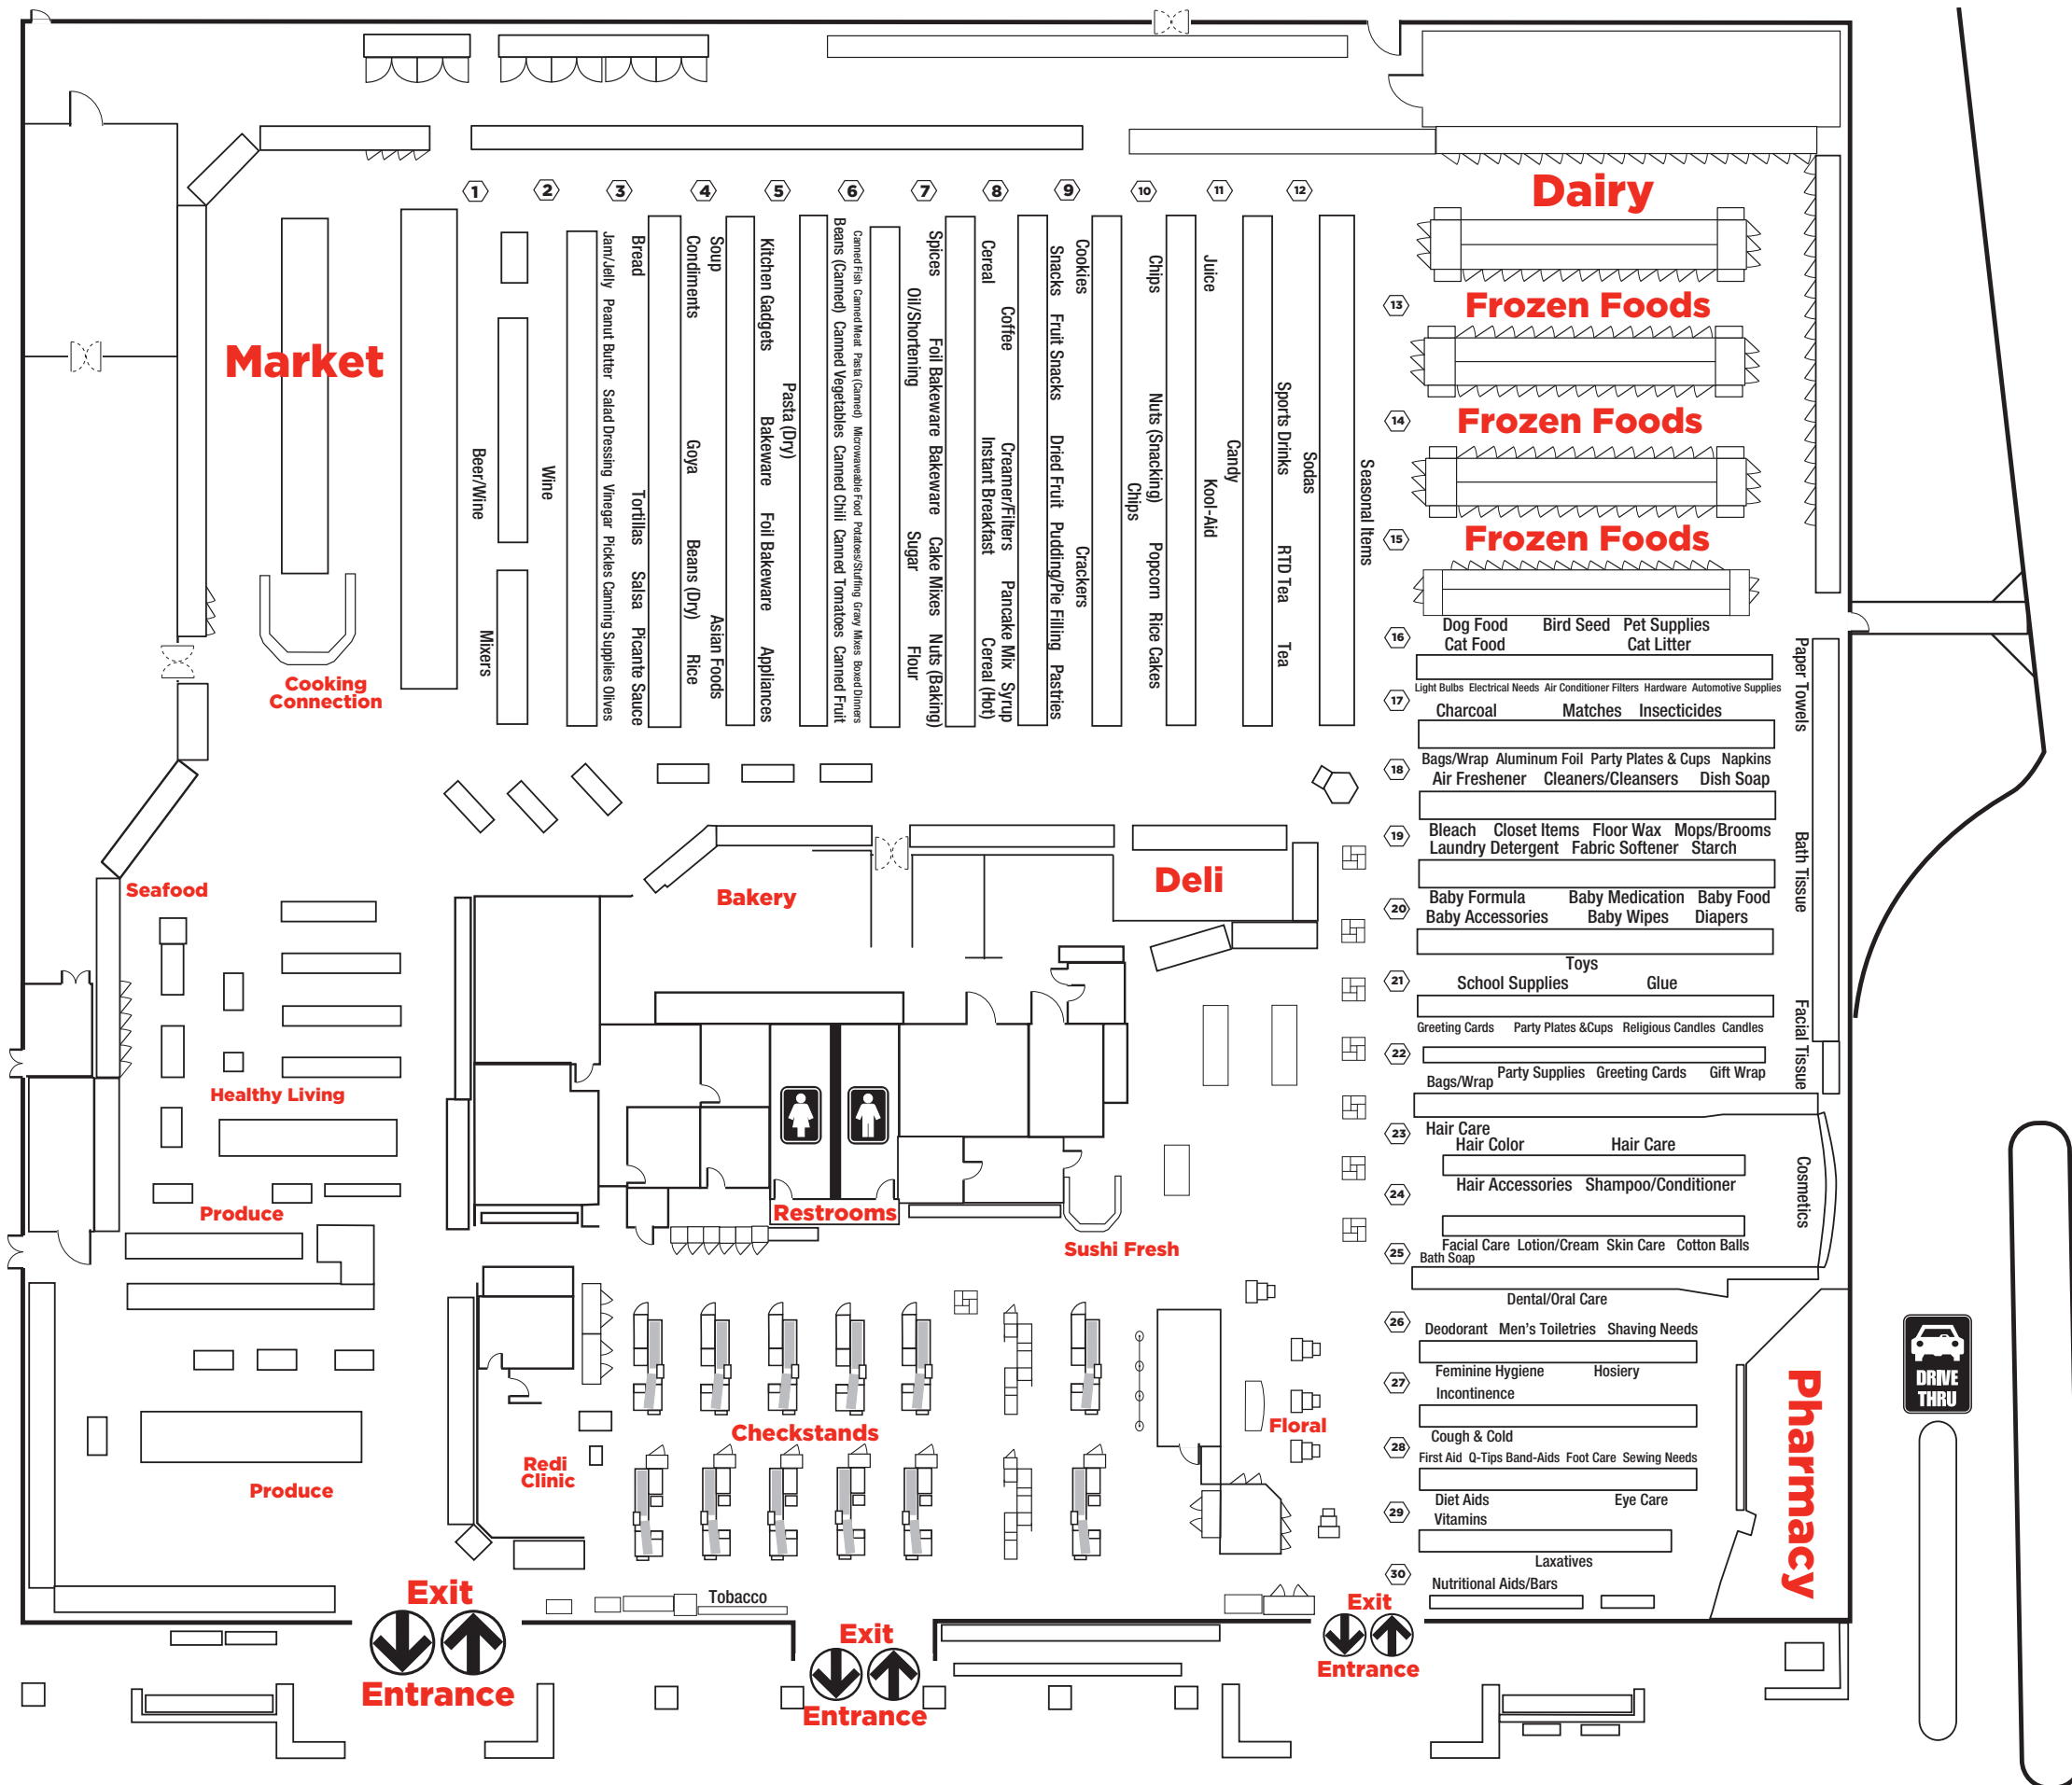

Market

Cooking Connection

Seafood

Healthy Living

Produce

Produce

Redi Clinic

Bakery

Restrooms

Sushi Fresh

Deli

Dairy

Frozen Foods

Frozen Foods

Frozen Foods

Pharmacy

- 1 Bread
- 2 Jam/Jelly Peanut Butter Salad Dressing Vinegar Pickles Canning Supplies Olives
- 3 Beer/Wine
- 4 Wine
- 5 Mixers
- 6 Spices
- 7 Oil/Shortening
- 8 Flour
- 9 Nuts (Snacking) Popcorn Rice Cakes
- 10 Chips
- 11 Juice
- 12 Candy
- 13 Seasonal Items
- 14 Sodas
- 15 Sports Drinks
- 16 RTD Tea
- 17 Tea
- 18 Crackers
- 19 Pastries
- 20 Pudding/Pie Filling
- 21 Dried Fruit
- 22 Fruit Snacks
- 23 Pancake Mix
- 24 Syrup
- 25 Instant Breakfast
- 26 Cereal
- 27 Creamer/Fillers
- 28 Coffee
- 29 Cereal (Hot)
- 30 Cake Mixes
- 31 Nuts (Baking)
- 32 Sugar
- 33 Flour
- 34 Nuts (Baking)
- 35 Flour
- 36 Sugar
- 37 Flour
- 38 Nuts (Baking)
- 39 Flour
- 40 Sugar
- 41 Flour
- 42 Nuts (Baking)
- 43 Flour
- 44 Sugar
- 45 Flour
- 46 Nuts (Baking)
- 47 Flour
- 48 Sugar
- 49 Flour
- 50 Nuts (Baking)
- 51 Flour
- 52 Sugar
- 53 Flour
- 54 Nuts (Baking)
- 55 Flour
- 56 Sugar
- 57 Flour
- 58 Nuts (Baking)
- 59 Flour
- 60 Sugar
- 61 Flour
- 62 Nuts (Baking)
- 63 Flour
- 64 Sugar
- 65 Flour
- 66 Nuts (Baking)
- 67 Flour
- 68 Sugar
- 69 Flour
- 70 Nuts (Baking)
- 71 Flour
- 72 Sugar
- 73 Flour
- 74 Nuts (Baking)
- 75 Flour
- 76 Sugar
- 77 Flour
- 78 Nuts (Baking)
- 79 Flour
- 80 Sugar
- 81 Flour
- 82 Nuts (Baking)
- 83 Flour
- 84 Sugar
- 85 Flour
- 86 Nuts (Baking)
- 87 Flour
- 88 Sugar
- 89 Flour
- 90 Nuts (Baking)
- 91 Flour
- 92 Sugar
- 93 Flour
- 94 Nuts (Baking)
- 95 Flour
- 96 Sugar
- 97 Flour
- 98 Nuts (Baking)
- 99 Flour
- 100 Sugar

- 13 Dog Food
- 14 Bird Seed
- 15 Pet Supplies
- 16 Cat Food
- 17 Cat Litter
- 18 Light Bulbs
- 19 Electrical Needs
- 20 Air Conditioner Filters
- 21 Hardware
- 22 Automotive Supplies
- 23 Charcoal
- 24 Matches
- 25 Insecticides
- 26 Bags/Wrap
- 27 Aluminum Foil
- 28 Party Plates & Cups
- 29 Napkins
- 30 Air Freshener
- 31 Cleaners/Cleaners
- 32 Dish Soap
- 33 Bleach
- 34 Closet Items
- 35 Floor Wax
- 36 Mops/Brooms
- 37 Laundry Detergent
- 38 Fabric Softener
- 39 Starch
- 40 Baby Formula
- 41 Baby Medication
- 42 Baby Food
- 43 Baby Accessories
- 44 Baby Wipes
- 45 Diapers
- 46 Toys
- 47 School Supplies
- 48 Glue
- 49 Greeting Cards
- 50 Party Plates & Cups
- 51 Religious Candles
- 52 Candles
- 53 Bags/Wrap
- 54 Party Supplies
- 55 Greeting Cards
- 56 Gift Wrap
- 57 Hair Care
- 58 Hair Color
- 59 Hair Care
- 60 Hair Accessories
- 61 Shampoo/Conditioner
- 62 Facial Care
- 63 Lotion/Cream
- 64 Skin Care
- 65 Cotton Balls
- 66 Bath Soap
- 67 Dental/Oral Care
- 68 Deodorant
- 69 Men's Toiletries
- 70 Shaving Needs
- 71 Feminine Hygiene
- 72 Hosiery
- 73 Incontinence
- 74 Cough & Cold
- 75 First Aid
- 76 Q-Tips
- 77 Band-Aids
- 78 Foot Care
- 79 Sewing Needs
- 80 Diet Aids
- 81 Eye Care
- 82 Vitamins
- 83 Laxatives
- 84 Nutritional Aids/Bars

Paper Towels

Bath Tissue

Facial Tissue

Cosmetics

Floral

Checkstands

Tobacco