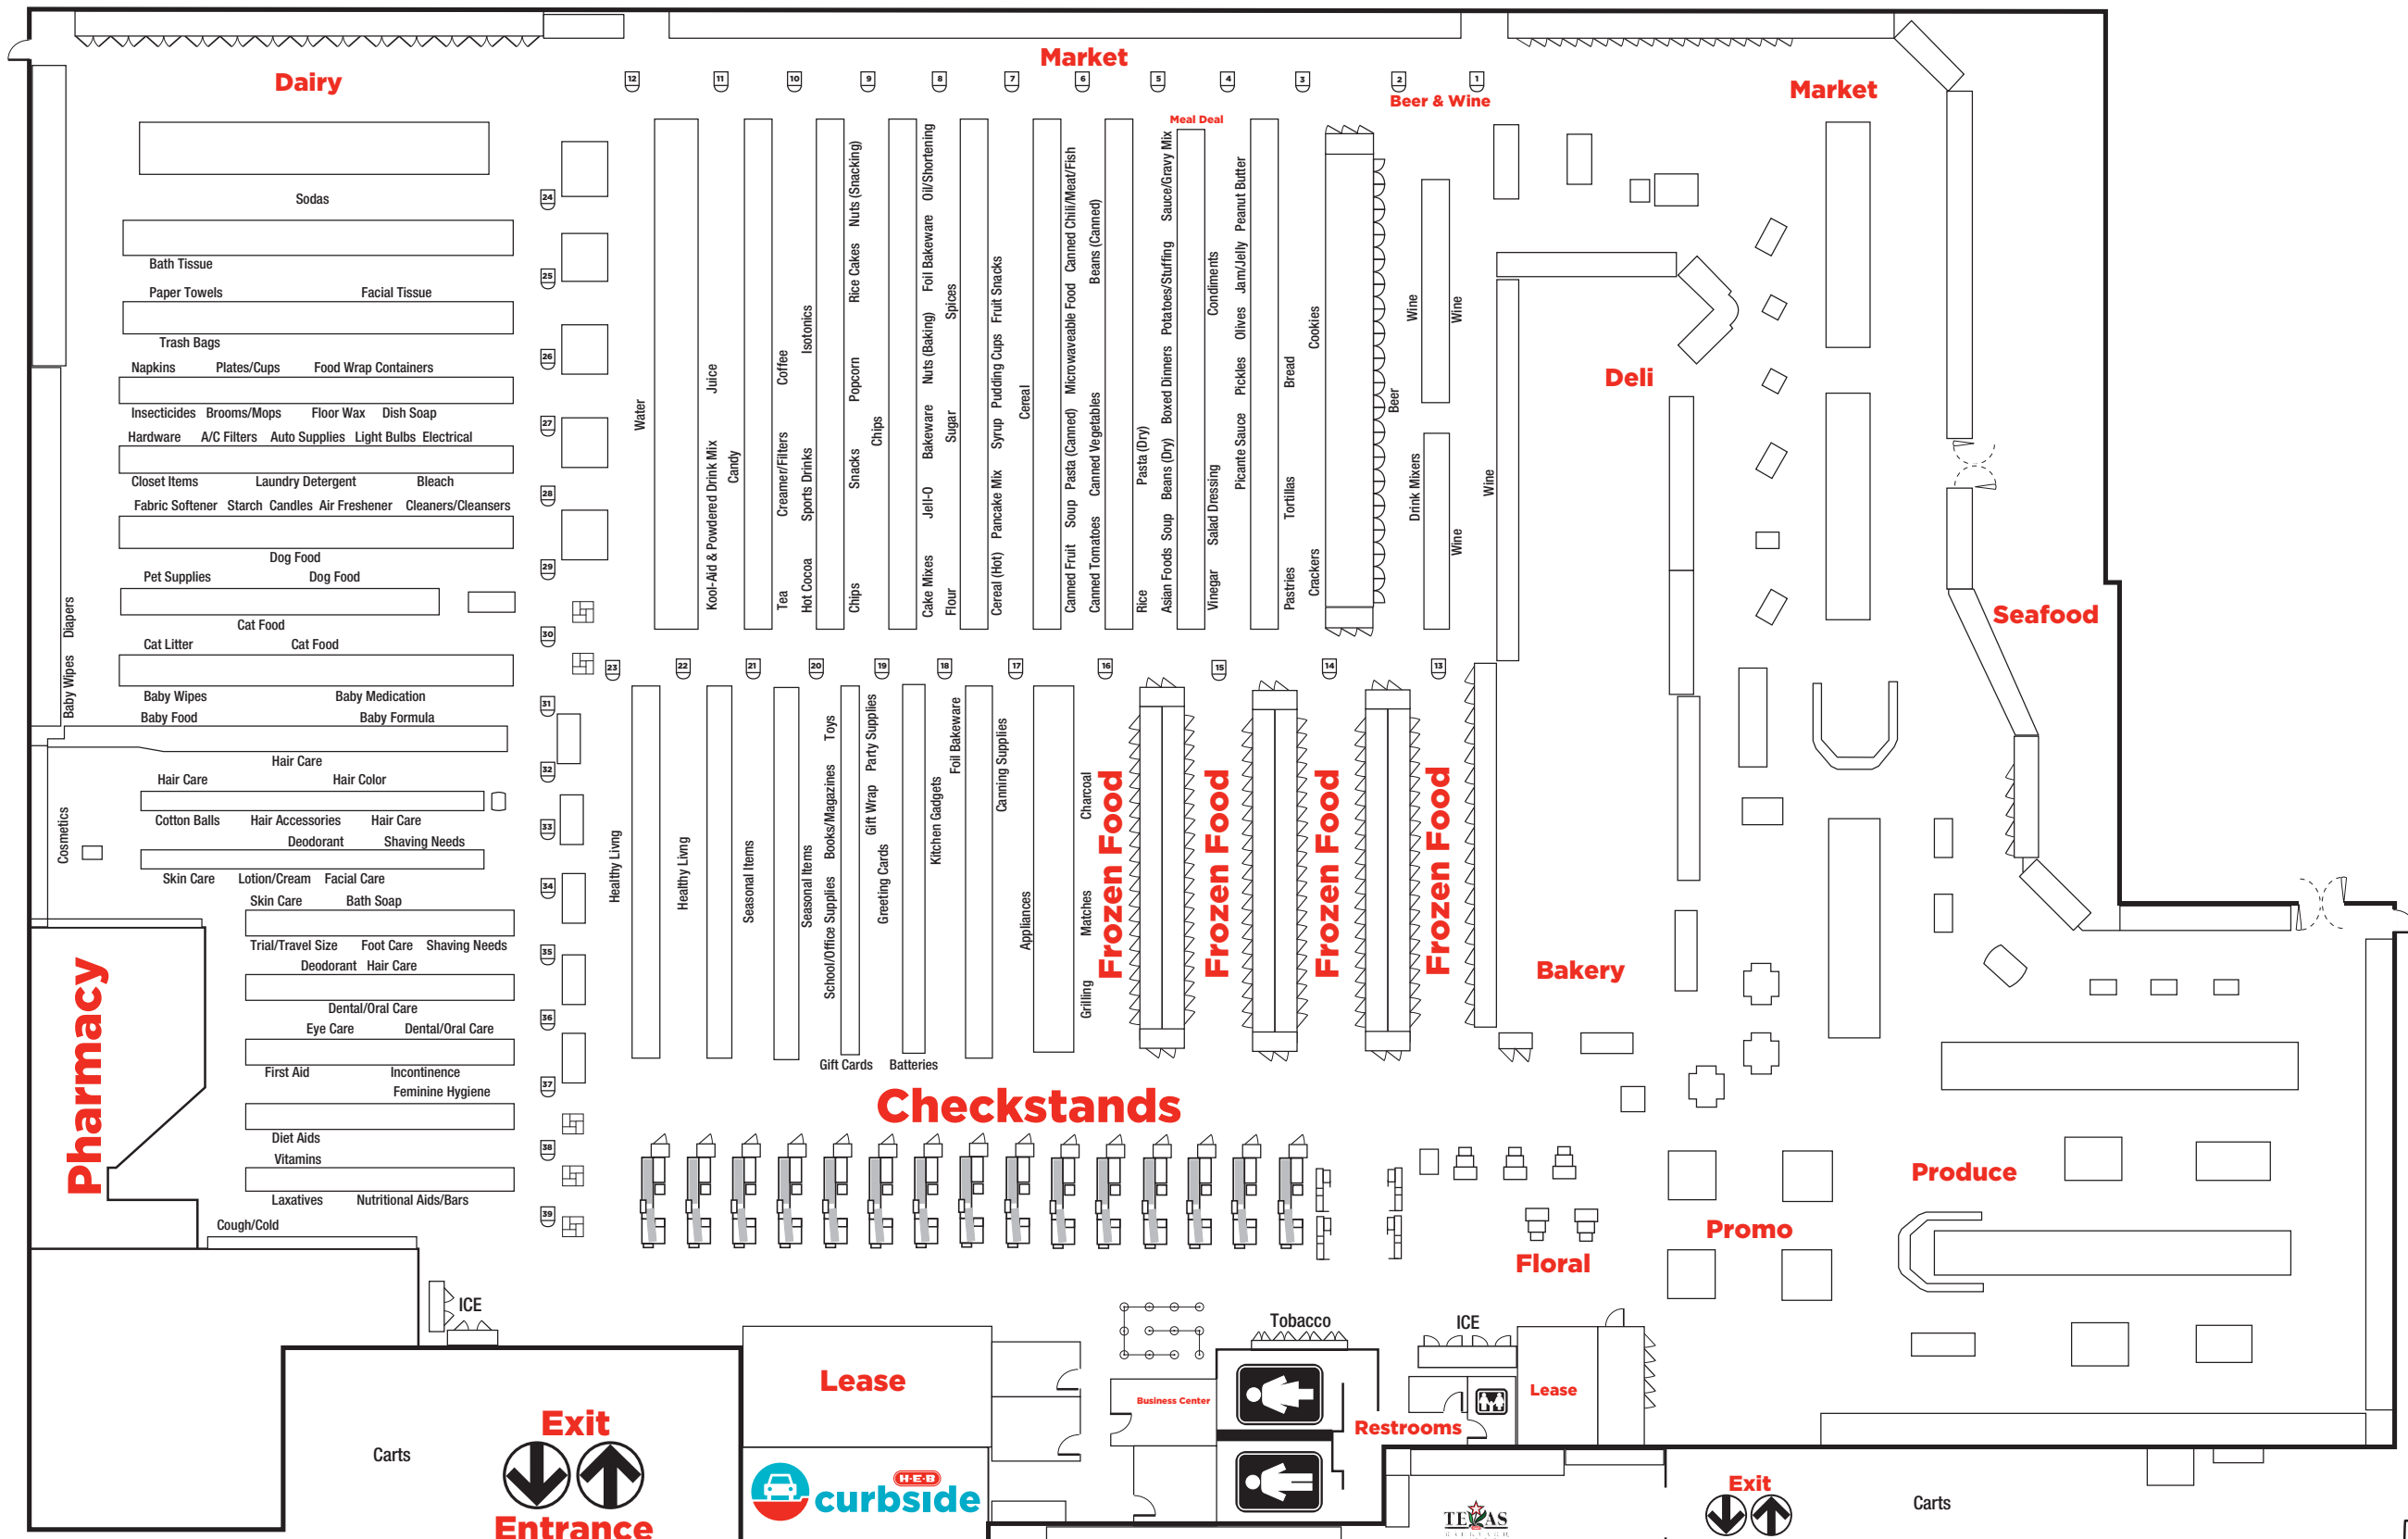

H-E-B

SPRING CREEK MARKET

Item	Aisle	Item	Aisle	Item	Aisle
A/C Filters	27	Diet Aids	38	Nuts (Baking)	8
Air Freshener	28	Dish Soap	27	Nuts (Snacking)	9
Almond Milk	11, Dairy	Dog Food	29	Oil/Shortening	8
Aluminum Foil	26	Dried Fruit	7	Olives	4
Appliances	17	Drink Mixers	2	Pancake Mix	7
Asian Foods	5	Electrical	27	Paper Towels	25
Auto Supplies	27	Eye Care	36	Party Supplies	19
Baby Food	31	Fabric Softener	28	Pasta (Canned)	6
Baby Formula	31	Facial Care	34	Pasta (Dry)	5
Baby Medication	31	Facial Tissue	25	Pastries	3
Baby Wipes	Left Wall, 31	Feminine Hygiene	37	Peanut Butter	4
Bakeware	18 & 8	First Aid	37	Pet Supplies	30,29
Band-Aids	37	Floor Wax	27	Picante Sauce	4
Barbecue Sauce	4	Flour	8	Pickles	4
Bath Soap	34	Foil Bakeware	8/18	Pie Filling	8
Bath Tissue	25	Food Wrap/Containers	26	Pimentos	6
Batteries	End of Aisle 19	Foot Care	35	Plates/Cups	26
Beans (Canned)	6	Fruit Snacks	7	Pop Tarts	7
Beans (Dry)	5	Gift Cards	End of Aisle 19	Popcorn	9
Beer	2	Gift Wrap	19	Potatoes/Stuffing	5
Birdseed	30	Glue	20	Pudding Cups	7
Biscuit Mix	8	Gravy Mixes	5	Q-Tips	37
Bleach	28	Greeting Cards	19	Religious Candles	28
Books/Magazines	20	Grilling	16	Rice	5
Boxed Dinners	5	Hair Accessories	33	Rice Cakes	9
Bread	3	Hair Care	32 - 33, 35	Salad Dressing	4
Brooms/Mops	27	Hair Color	32	Salsa	4
Cake Mixes	8	Hardware	27	Salt	8
Candles	28	Hispanic Foods	6	Sauce/Gravy Mix	5
Candy	11	Honey	4	School/Office Supplies	20
Canned Chili	6	Hot Cocoa	10	Seasonal Items	20 - 21
Canned Fish	6	Ice	Checkstands	Sewing Needs	35
Canned Fruit	6	Incontinence	37	Shampoo/Conditioner	32
Canned Meat	6	Insecticides	27	Shaving Needs	33/35
Canned Tomatoes	6	Instant Breakfast	7	Shoe Care	35
Canned Vegetables	6	Isotonics	10	Skin Care	34
Canning Supplies	17	Jam/Jelly	4	Snacks	9
Cat Food	30	Jell-O	8	Sodas	24
Cat Litter	30	Juice	11	Soup	5 & 6
Cereal	7	Ketchup	4	Soy/Almond Milk	11/Dairy
Cereal (Hot)	7	Kitchen Gadgets	18	Spices	8
Charcoal	16	Kool-Aid & Powdered Drink Mix	11	Sports Drinks	10
Chips	9	Laundry Detergent	28	Starch	28
Cleaners/Cleansers	28	Laxatives	39	Sugar	8
Closet Items	28	Light Bulbs	27	Syrup	7
Coffee	10	Lotion/Cream	34	Tea	10
Coffee Creamer/Filters	10	Macaroni & Cheese	5	Toaster Pastries	7
Condiments	4	Marshmallows	8	Toothpicks	26
Cookies	3	Matches	16	Tortillas	3
Cosmetics	32 - 34	Mayonnaise	4	Toys	20
Cotton Balls	33	Men's Toiletries	35	Trash Bags	26
Cough/Cold	39	Microwaveable Food	6	Trial/Travel Size	35
Crackers	3	Milk (Canned/Powdered)	8	Vinegar	4
Dental/Oral Care	36	Mustard	4	Vitamins	23/38
Deodorant	33/35	Napkins	26	Water	12
Diapers	Left Wall	Nutritional Aids/Bars	22/39	Wine	1 - 2

H-E-B

SPRING CREEK MARKET

STORE GUIDE

3540 Rayford Rd.
Spring, Texas 77386

(281) 528-2380

Open Monday - Sunday • 6 a.m. to Midnight

H-E-B Pharmacy

PHARMACY HOURS

Monday - Friday 9 a.m. to 9 p.m.
Saturday 9 a.m. to 6 p.m.
Sunday 10 a.m. to 5 p.m.

(281) 353-2420

Bringing our BEST for LESS

Pharmacy Drive-Thru