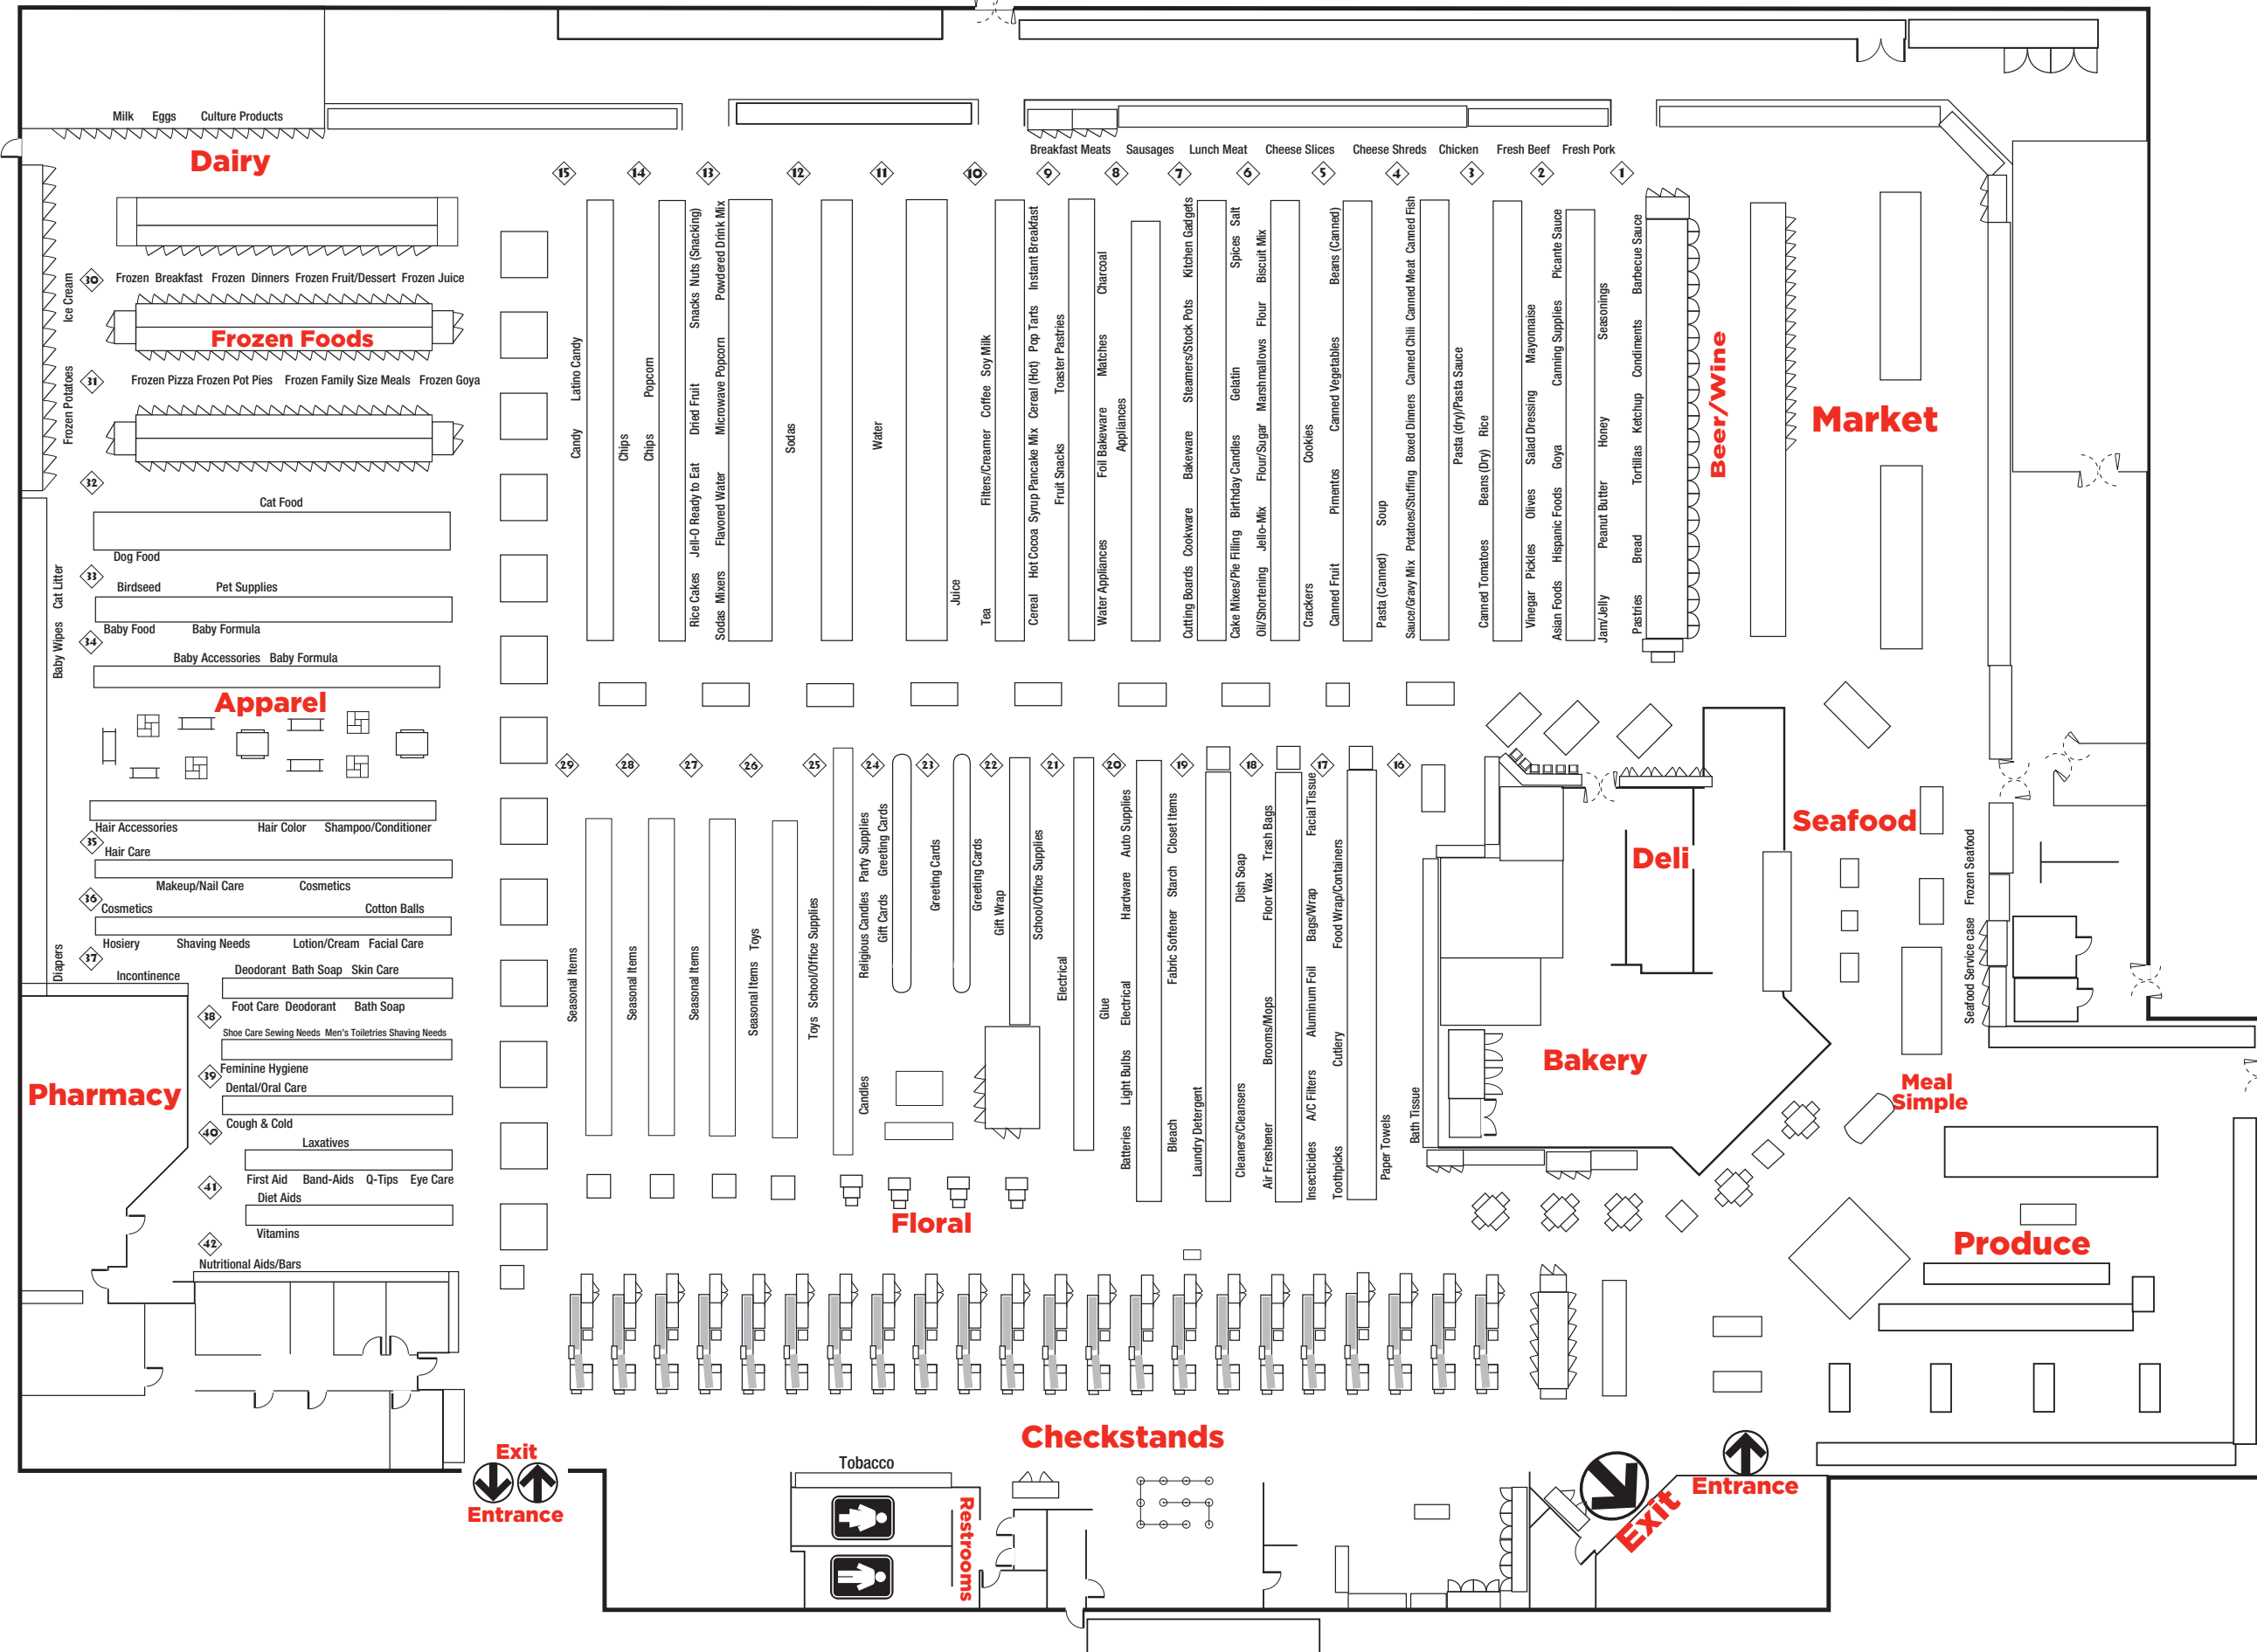

Milk Eggs Culture Products

Dairy

- Ice Cream
- Frozen Potatoes
- Frozen Breakfast
- Frozen Dinners
- Frozen Fruit/Dessert
- Frozen Juice
- **Frozen Foods**
- Frozen Pizza
- Frozen Pot Pies
- Frozen Family Size Meals
- Frozen Goya
- Cat Food
- Dog Food
- Birdseed
- Pet Supplies
- Baby Food
- Baby Formula
- Baby Accessories
- Baby Formula

Apparel

- Hair Accessories
- Hair Color
- Shampoo/Conditioner
- Hair Care
- Makeup/Nail Care
- Cosmetics
- Cosmetics
- Cotton Balls
- Hosiery
- Shaving Needs
- Lotion/Cream
- Facial Care
- Diapers
- Incontinence
- Deodorant
- Bath Soap
- Skin Care
- Foot Care
- Deodorant
- Bath Soap
- Shoe Care
- Sewing Needs
- Men's Toiletries
- Shaving Needs
- Feminine Hygiene
- Dental/Oral Care
- Cough & Cold
- Laxatives
- First Aid
- Band-Aids
- Q-Tips
- Eye Care
- Diet Aids
- Vitamins
- Nutritional Aids/Bars

Pharmacy

Breakfast Meats Sausages Lunch Meat Cheese Slices Cheese Shreds Chicken Fresh Beef Fresh Pork

- 15 Candy
- 14 Latino Candy
- 13 Chips
- 12 Chips
- 11 Popcorn
- 10 Rice Cakes
- Jell-O Ready to Eat
- Dried Fruit
- Snacks
- Nuts (Shackling)
- Powdered Drink Mix
- 9 Soda
- 8 Water
- 7 Juice
- 6 Tea
- 5 Filters/Creamer
- Coffee
- Soy Milk
- 4 Cereal
- Hot Cocoa
- Syrup
- Pancake Mix
- Cereal (Hot)
- Pop Tarts
- Instant Breakfast
- 3 Fruit Snacks
- 2 Toaster Pastries
- 1 Water Appliances
- Foil Bakeware
- Appliances
- Charcoal
- Cutting Boards
- Cookware
- Bakeware
- Steamers/Stock Pots
- Kitchen Gadgets
- 2 Cake Mixes/Pie Filling
- Birthday Candles
- Gelatin
- Spices
- Salt
- 1 Oil/Shortening
- Jello-Mix
- Flour/Sugar
- Marshmallows
- Flour
- Biscuit Mix
- Cookies
- Canned Fruit
- Pimentos
- Canned Vegetables
- Beans (Canned)
- Pasta (Canned)
- Soup
- Sauce/Gravy Mix
- Potatoes/Stuffing
- Boxed Dinners
- Canned Chili
- Canned Meat
- Canned Fish
- Pasta (dry/Pasta Sauce)
- Beans (Dry)
- Rice
- Canned Tomatoes
- Vinegar
- Pickles
- Olives
- Salad Dressing
- Mayonnaise
- Asian Foods
- Hispanic Foods
- Goya
- Canning Supplies
- Picante Sauce
- Jam/Jelly
- Peanut Butter
- Honey
- Seasonings
- Pastries
- Bread
- Tortillas
- Ketchup
- Condiments
- Barbecue Sauce

Market

Beer/Wine

- 19 Seasonal Items
- 18 Seasonal Items
- 17 Seasonal Items
- 16 Seasonal Items
- 15 Toys
- 14 School/Office Supplies
- 13 Religious Candles
- Party Supplies
- Gift Cards
- Greeting Cards
- 12 Greeting Cards
- 11 Greeting Cards
- 10 Gift Wrap
- 9 School/Office Supplies
- 8 Electrical
- 7 Glue
- 6 Hardware
- 5 Auto Supplies
- Batteries
- Light Bulbs
- Electrical
- Bleach
- Laundry Detergent
- Fabric Softener
- Starch
- 14 Closet Items
- 13 Dish Soap
- 12 Floor Wax
- 11 Trash Bags
- 10 Brooms/Mops
- 9 Aluminum Foil
- 8 Bags/Wrap
- 7 Facial Tissue
- 6 Food Wrap/Containers
- 5 Cullery
- 4 Paper Towels
- 3 Bath Tissue

Floral

Bakery

Deli

Seafood

Meal Simple

Produce

Checkstands

Tobacco

Restrooms