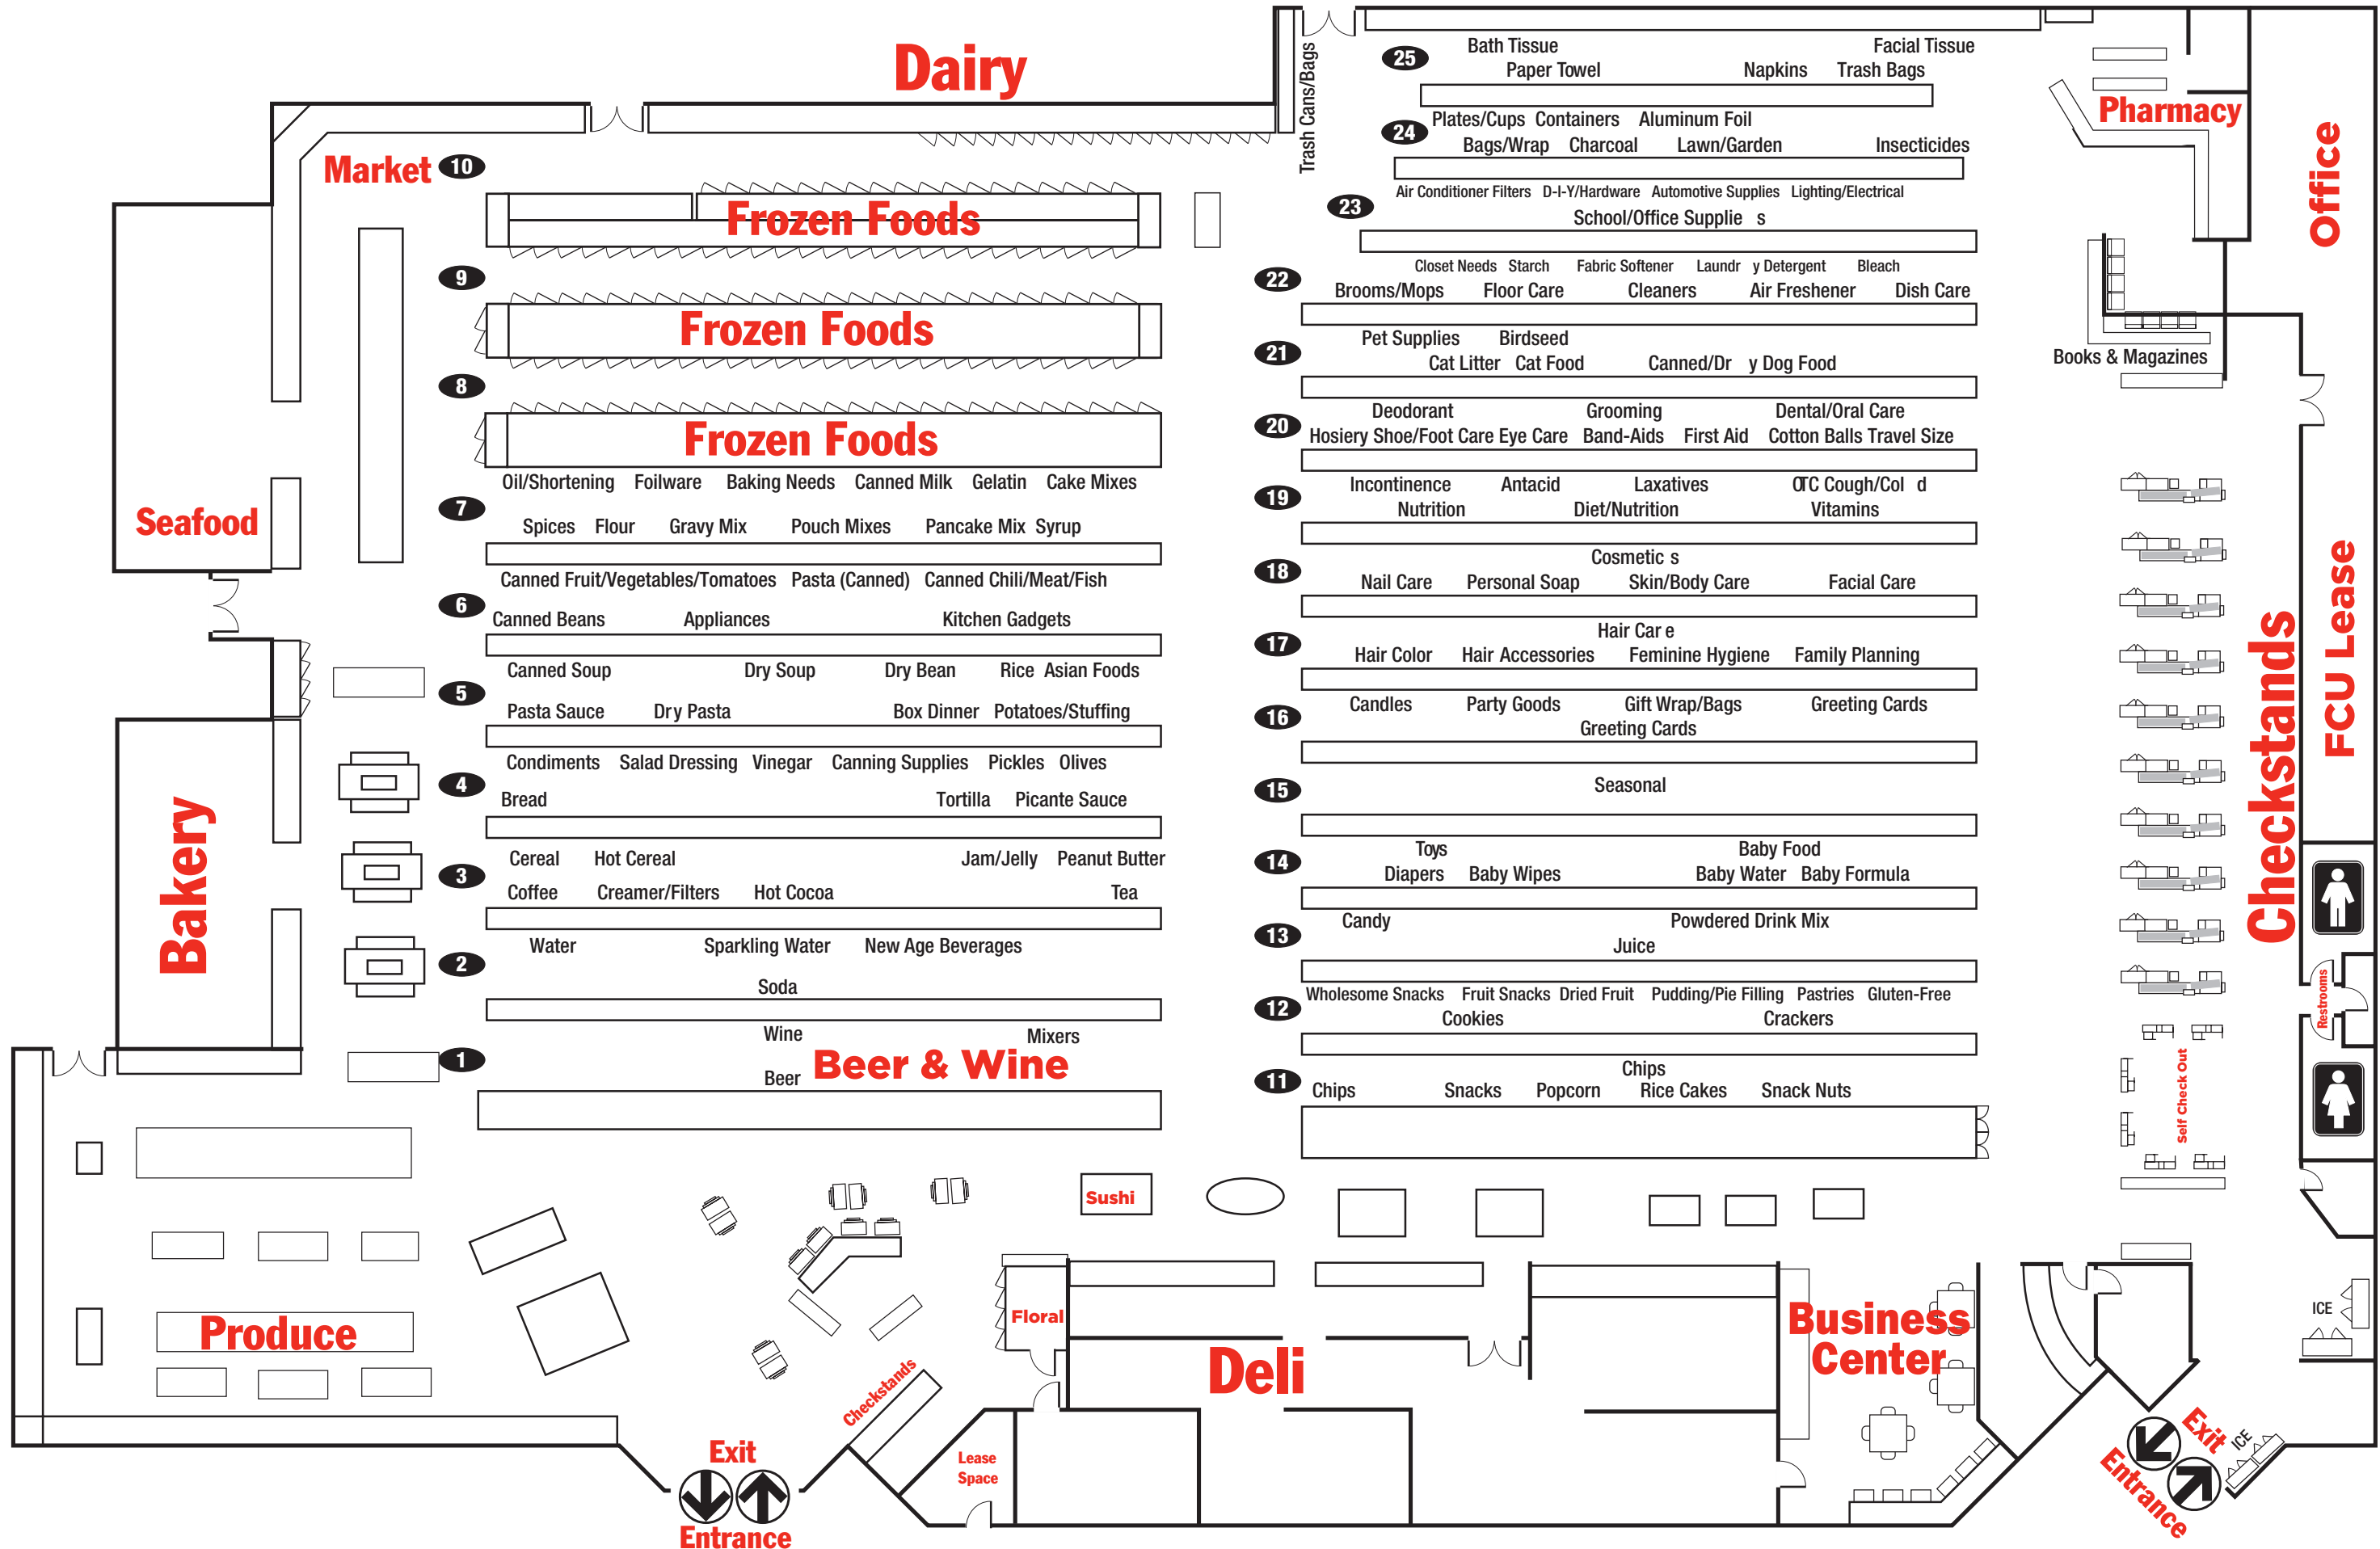

Dairy

Market

Seafood

Bakery

Produce

Frozen Foods

Frozen Foods

Frozen Foods

Beer & Wine

Sushi

Floral

Deli

Business Center

Pharmacy

Office

Checkstands

Restrooms

ICE

Checkstands

Lease Space

Self Check Out

Books & Magazines

Trash Cans/Bags