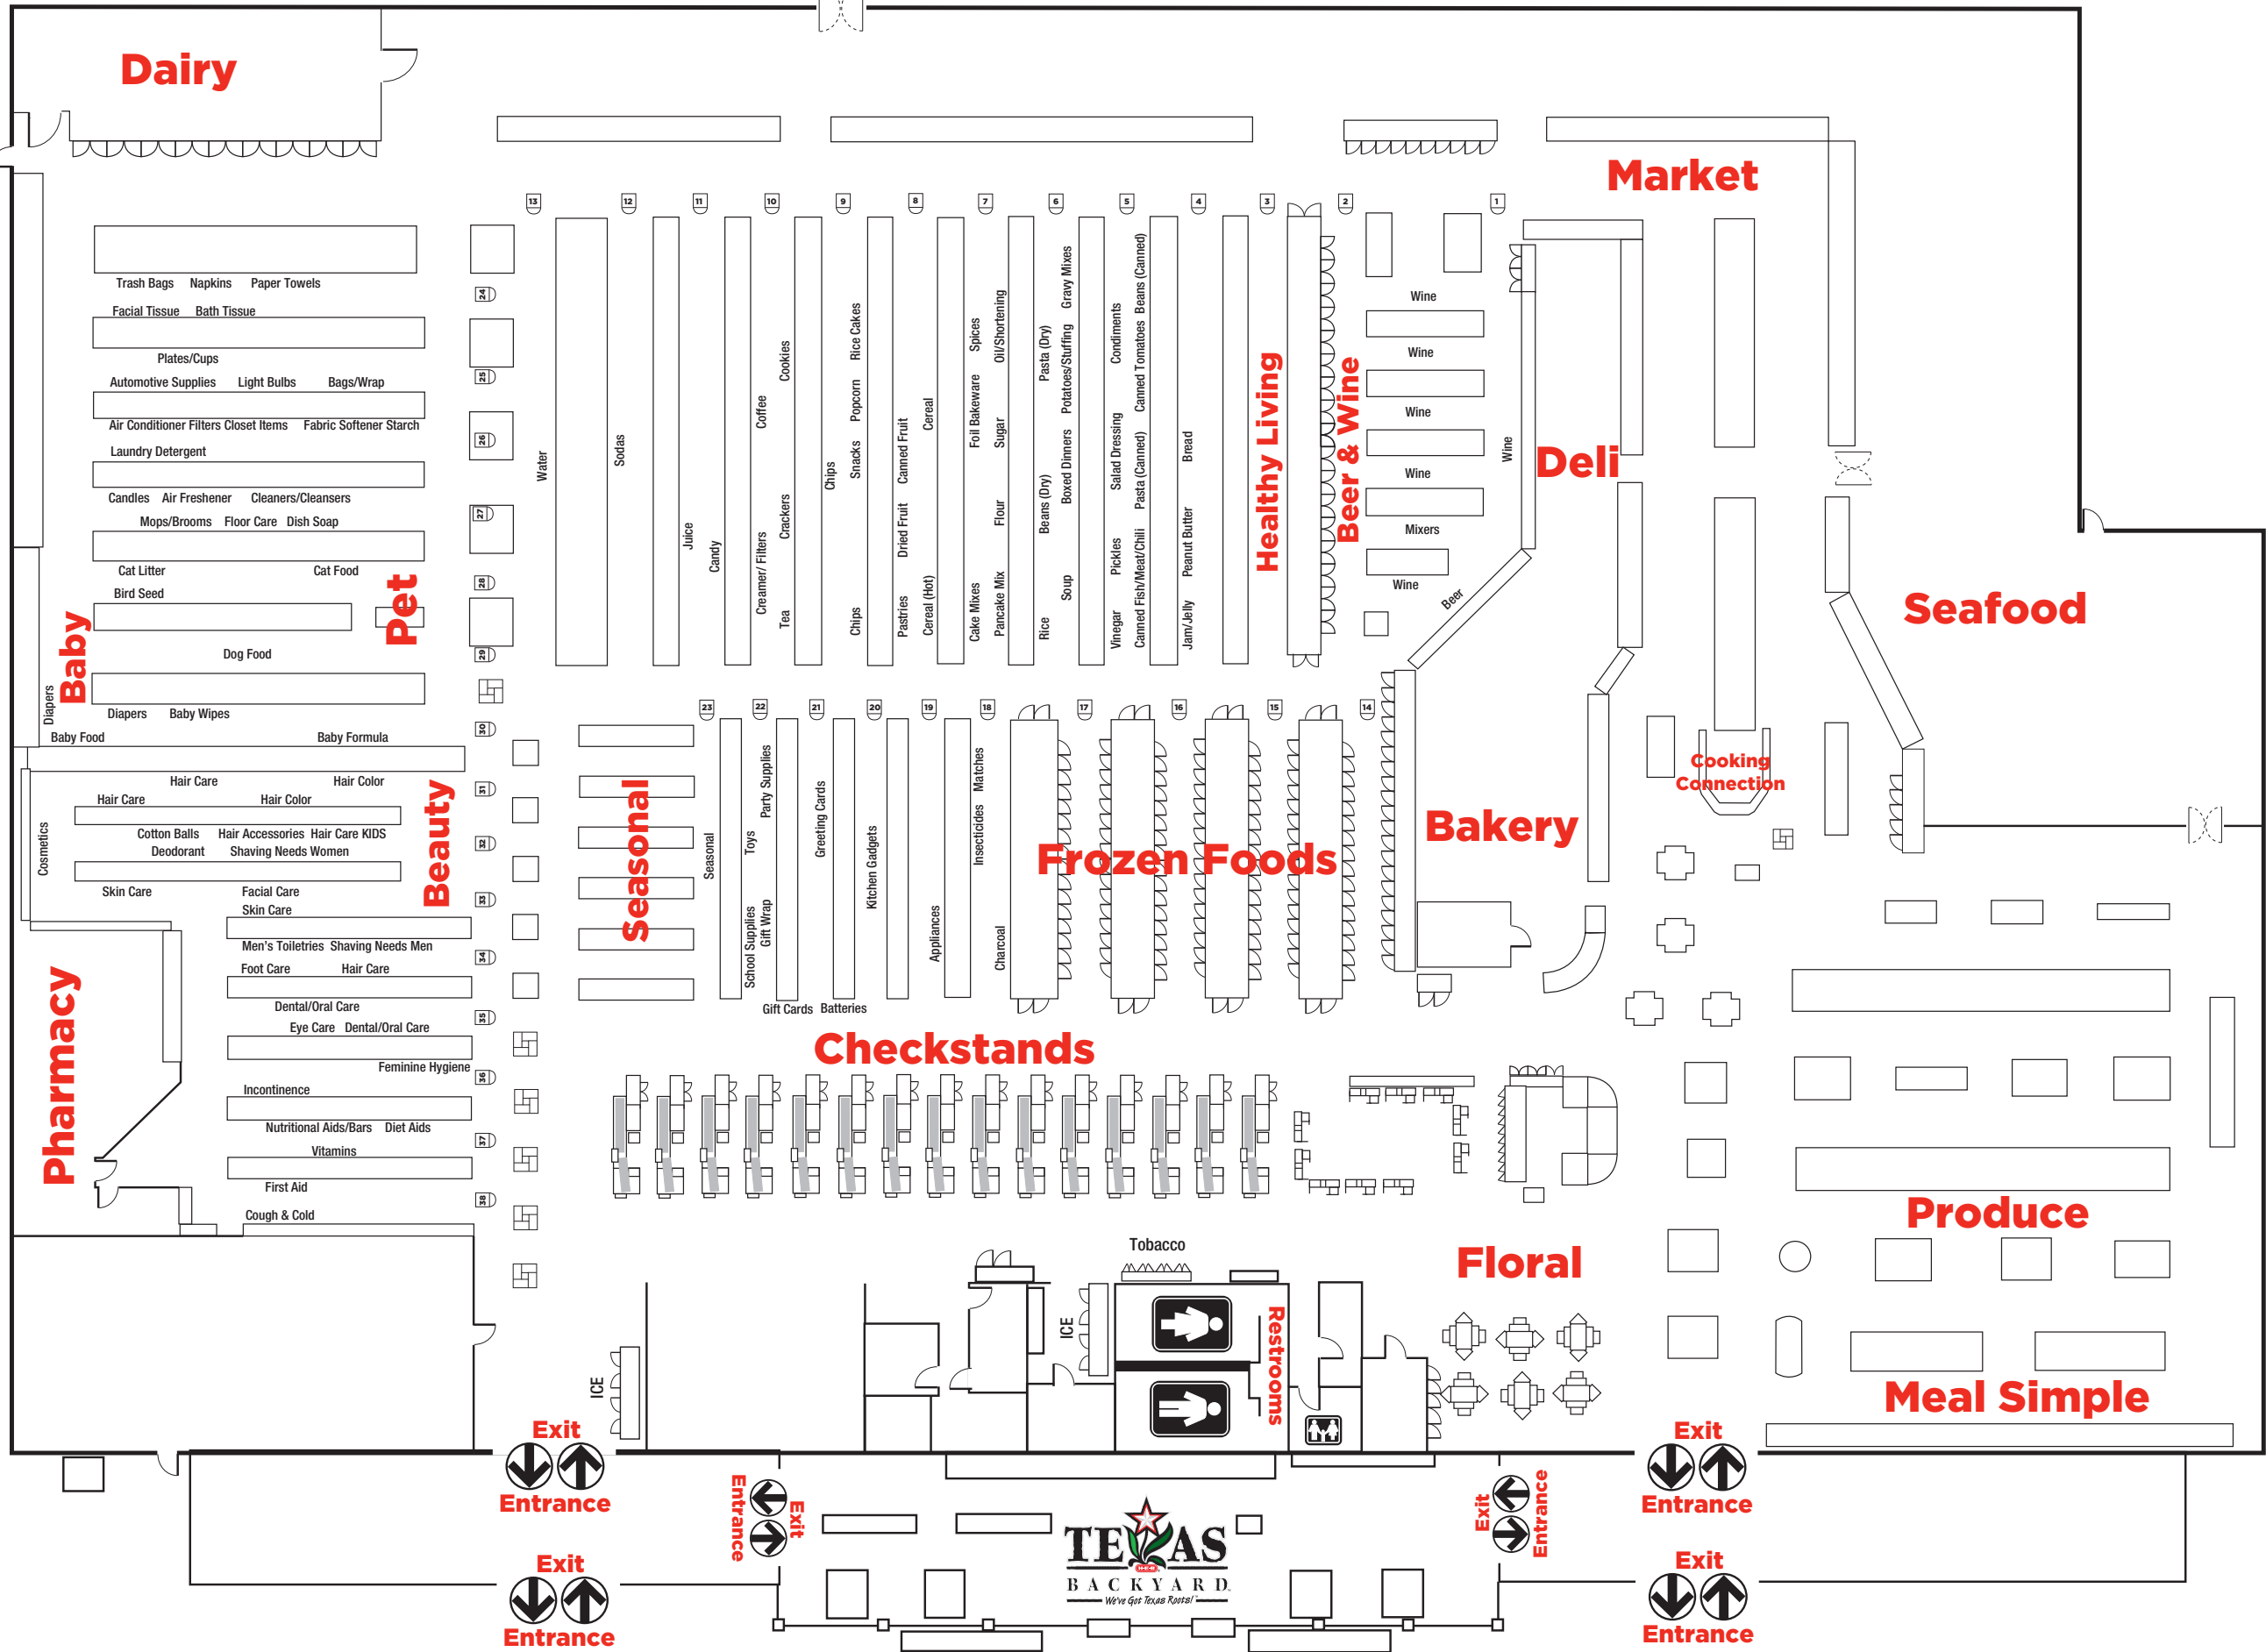

Dairy

- Trash Bags Napkins Paper Towels
- Facial Tissue Bath Tissue
- Plates/Cups
- Automotive Supplies Light Bulbs Bags/Wrap
- Air Conditioner Filters Closet Items Fabric Softener Starch
- Laundry Detergent
- Candles Air Freshener Cleaners/Cleaners
- Mops/Brooms Floor Care Dish Soap
- Cat Litter Cat Food
- Bird Seed
- Dog Food
- Diapers
- Baby Food
- Diapers Baby Wipes
- Baby Formula

Baby

Pet

Beauty

Pharmacy

- Hair Care Hair Color
- Cotton Balls Hair Accessories Hair Care KIDS
- Deodorant Shaving Needs Women
- Skin Care
- Facial Care Skin Care
- Men's Toiletries Shaving Needs Men
- Foot Care Hair Care
- Dental/Oral Care
- Eye Care Dental/Oral Care
- Feminine Hygiene
- Incontinence
- Nutritional Aids/Bars Diet Aids
- Vitamins
- First Aid
- Cough & Cold

Seasonal

- Seasonal
- Toys Party Supplies
- Greeting Cards
- Kitchen Gadgets
- Appliances
- Charcoal
- Insecticides Matches
- Gift Cards Batteries

Checkstands

Frozen Foods

- School Supplies Gift Wrap
- Chips Snacks Popcorn Rice Cakes
- Pastries Dried Fruit Canned Fruit
- Cereal (hot)
- Cake Mixes Foil Bakeware Spices
- Pancake Mix Flour Sugar Oil/Shortening
- Rice Beans (Dry) Pasta (Dry)
- Soup Boxed Dinners Potatoes/Stuffing Gravy Mixes
- Vinegar Pickles Salad Dressing Condiments
- Canned Fish/Meat/Chili Pasta (Canned) Canned Tomatoes Beans (Canned)
- Jam/Jelly Peanut Butter Bread

Healthy Living

Beer & Wine

Bakery

Market

Deli

Seafood

Produce

Meal Simple

Floral