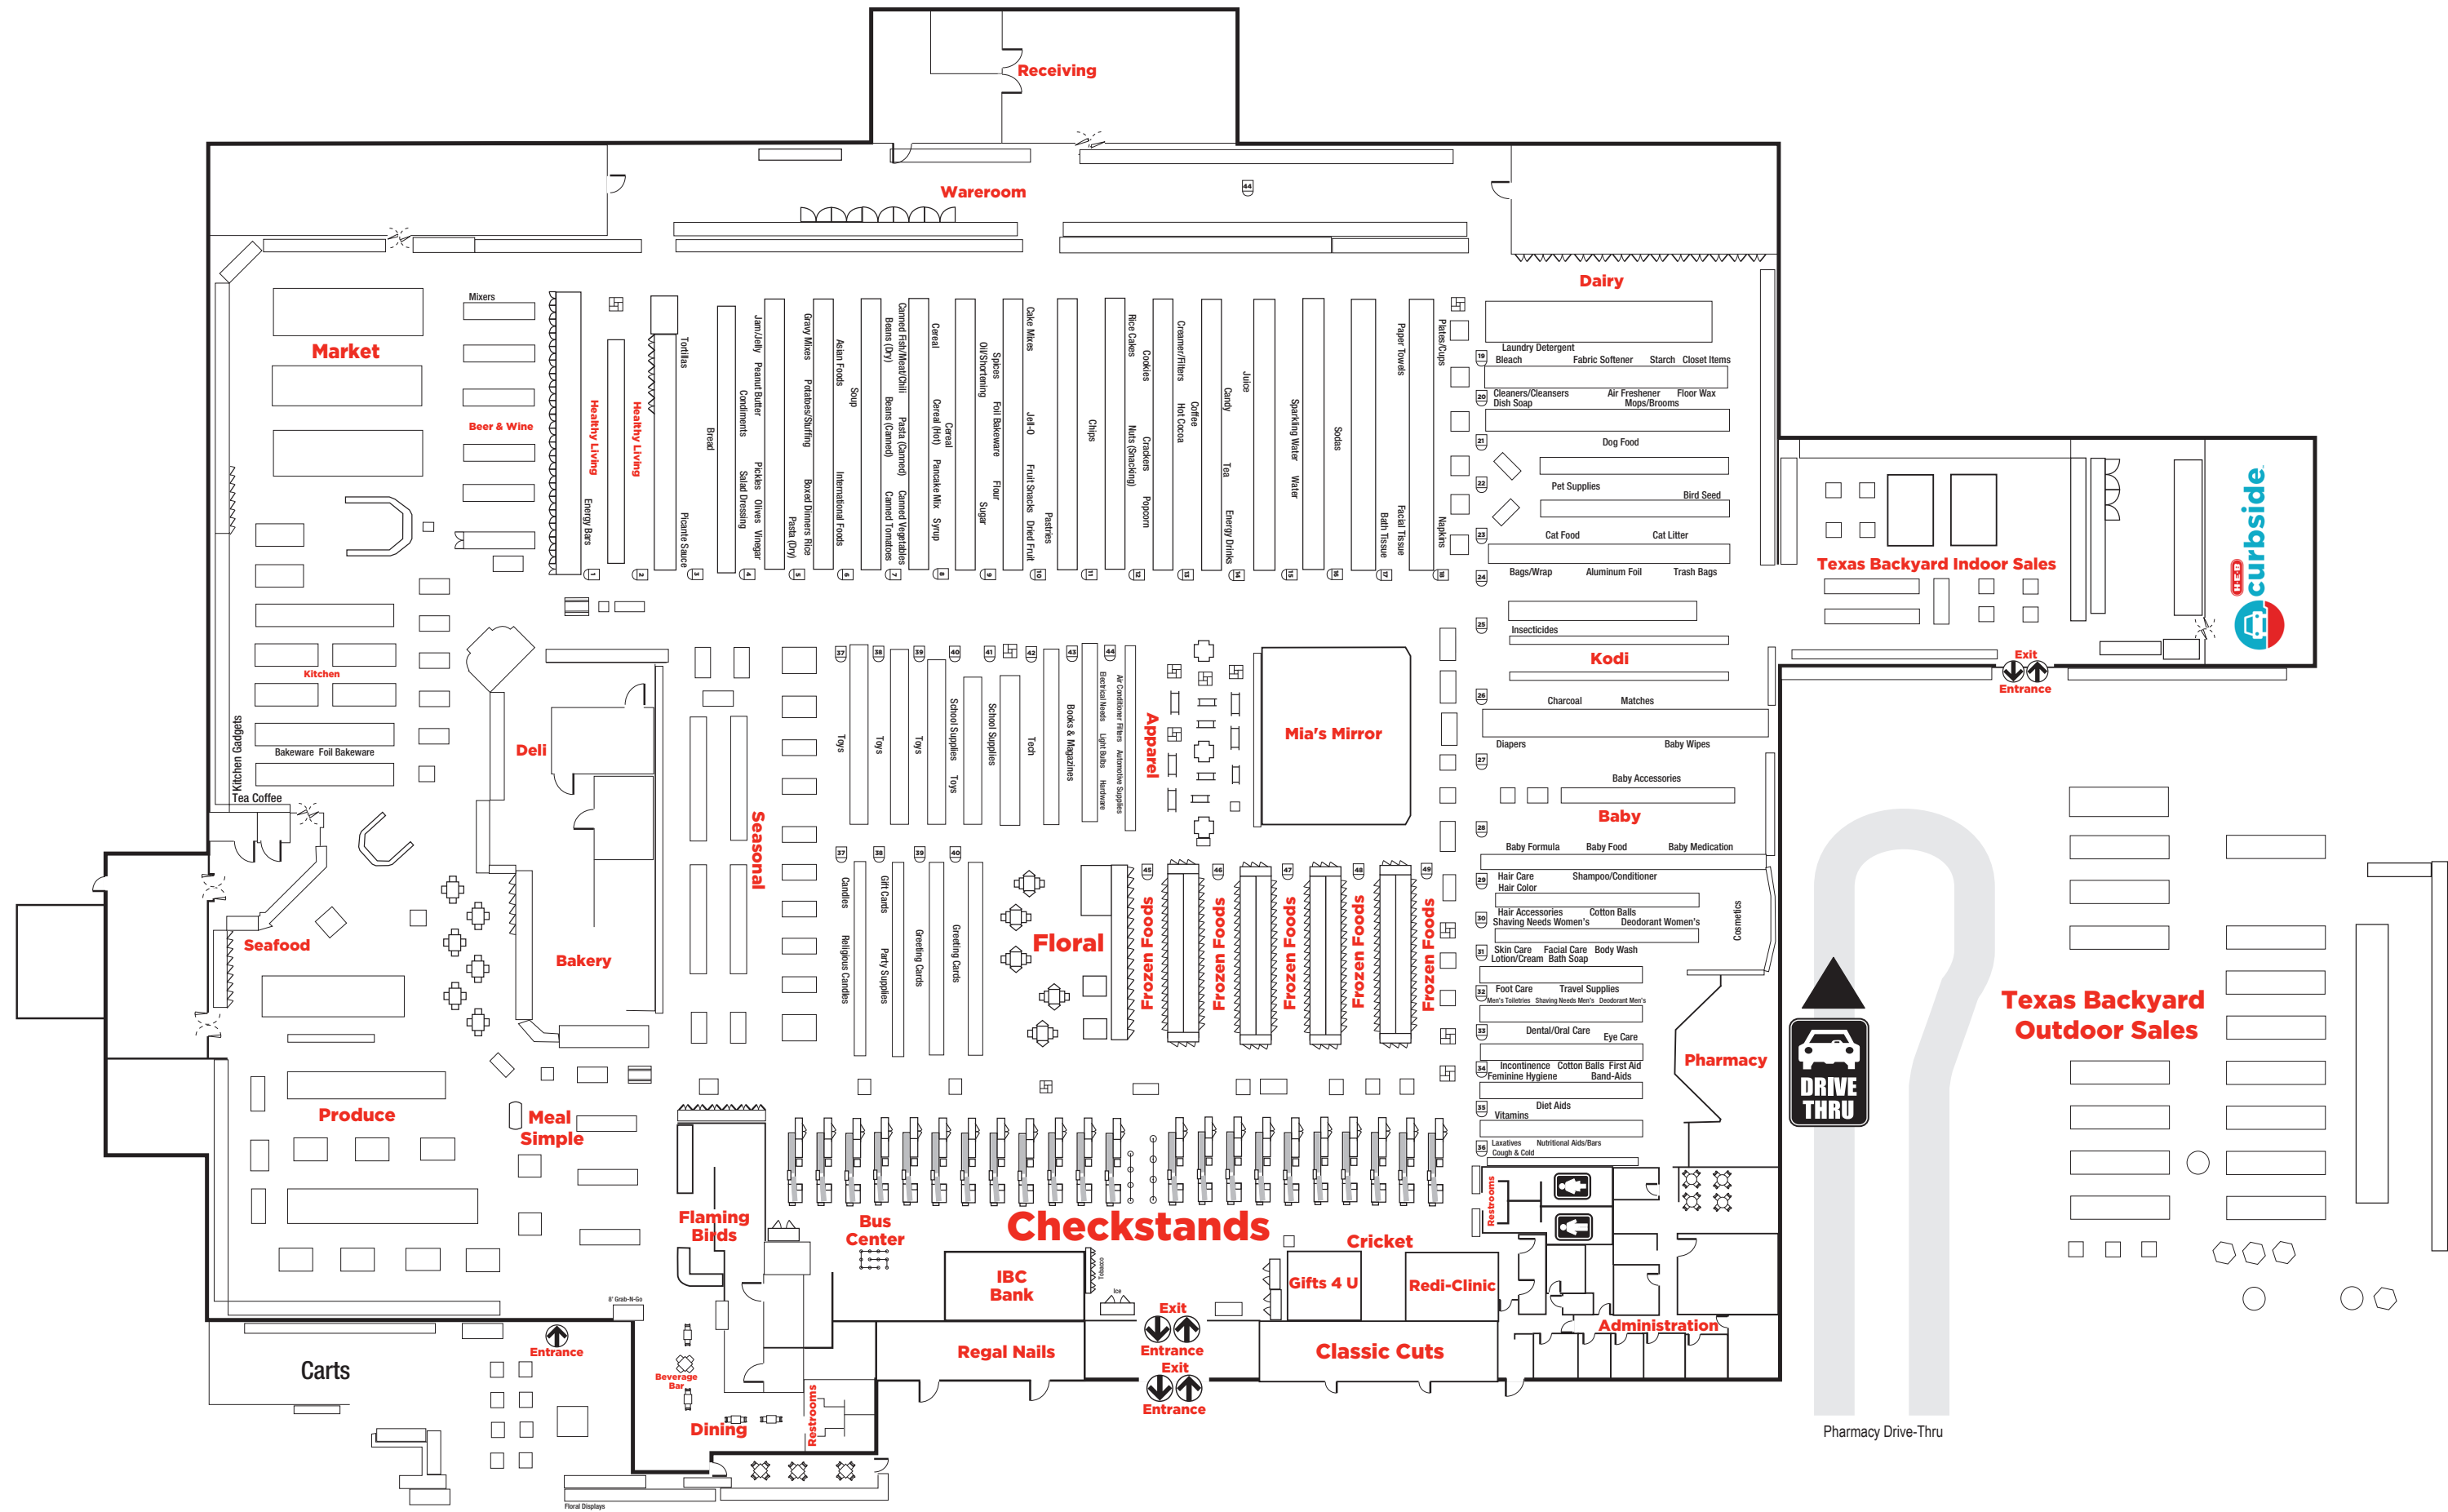

### Store Hours:

**Mon. – Sun. • 6 a.m. to 1 a.m.**

### Pharmacy Hours:

**Mon. – Fri. • 9 a.m. to 9 p.m.**

**Saturday • 9 a.m. to 6 p.m.**

**Sunday • 10 a.m. to 5 p.m.**

**we accept**

Pharmacy Drive-Thru