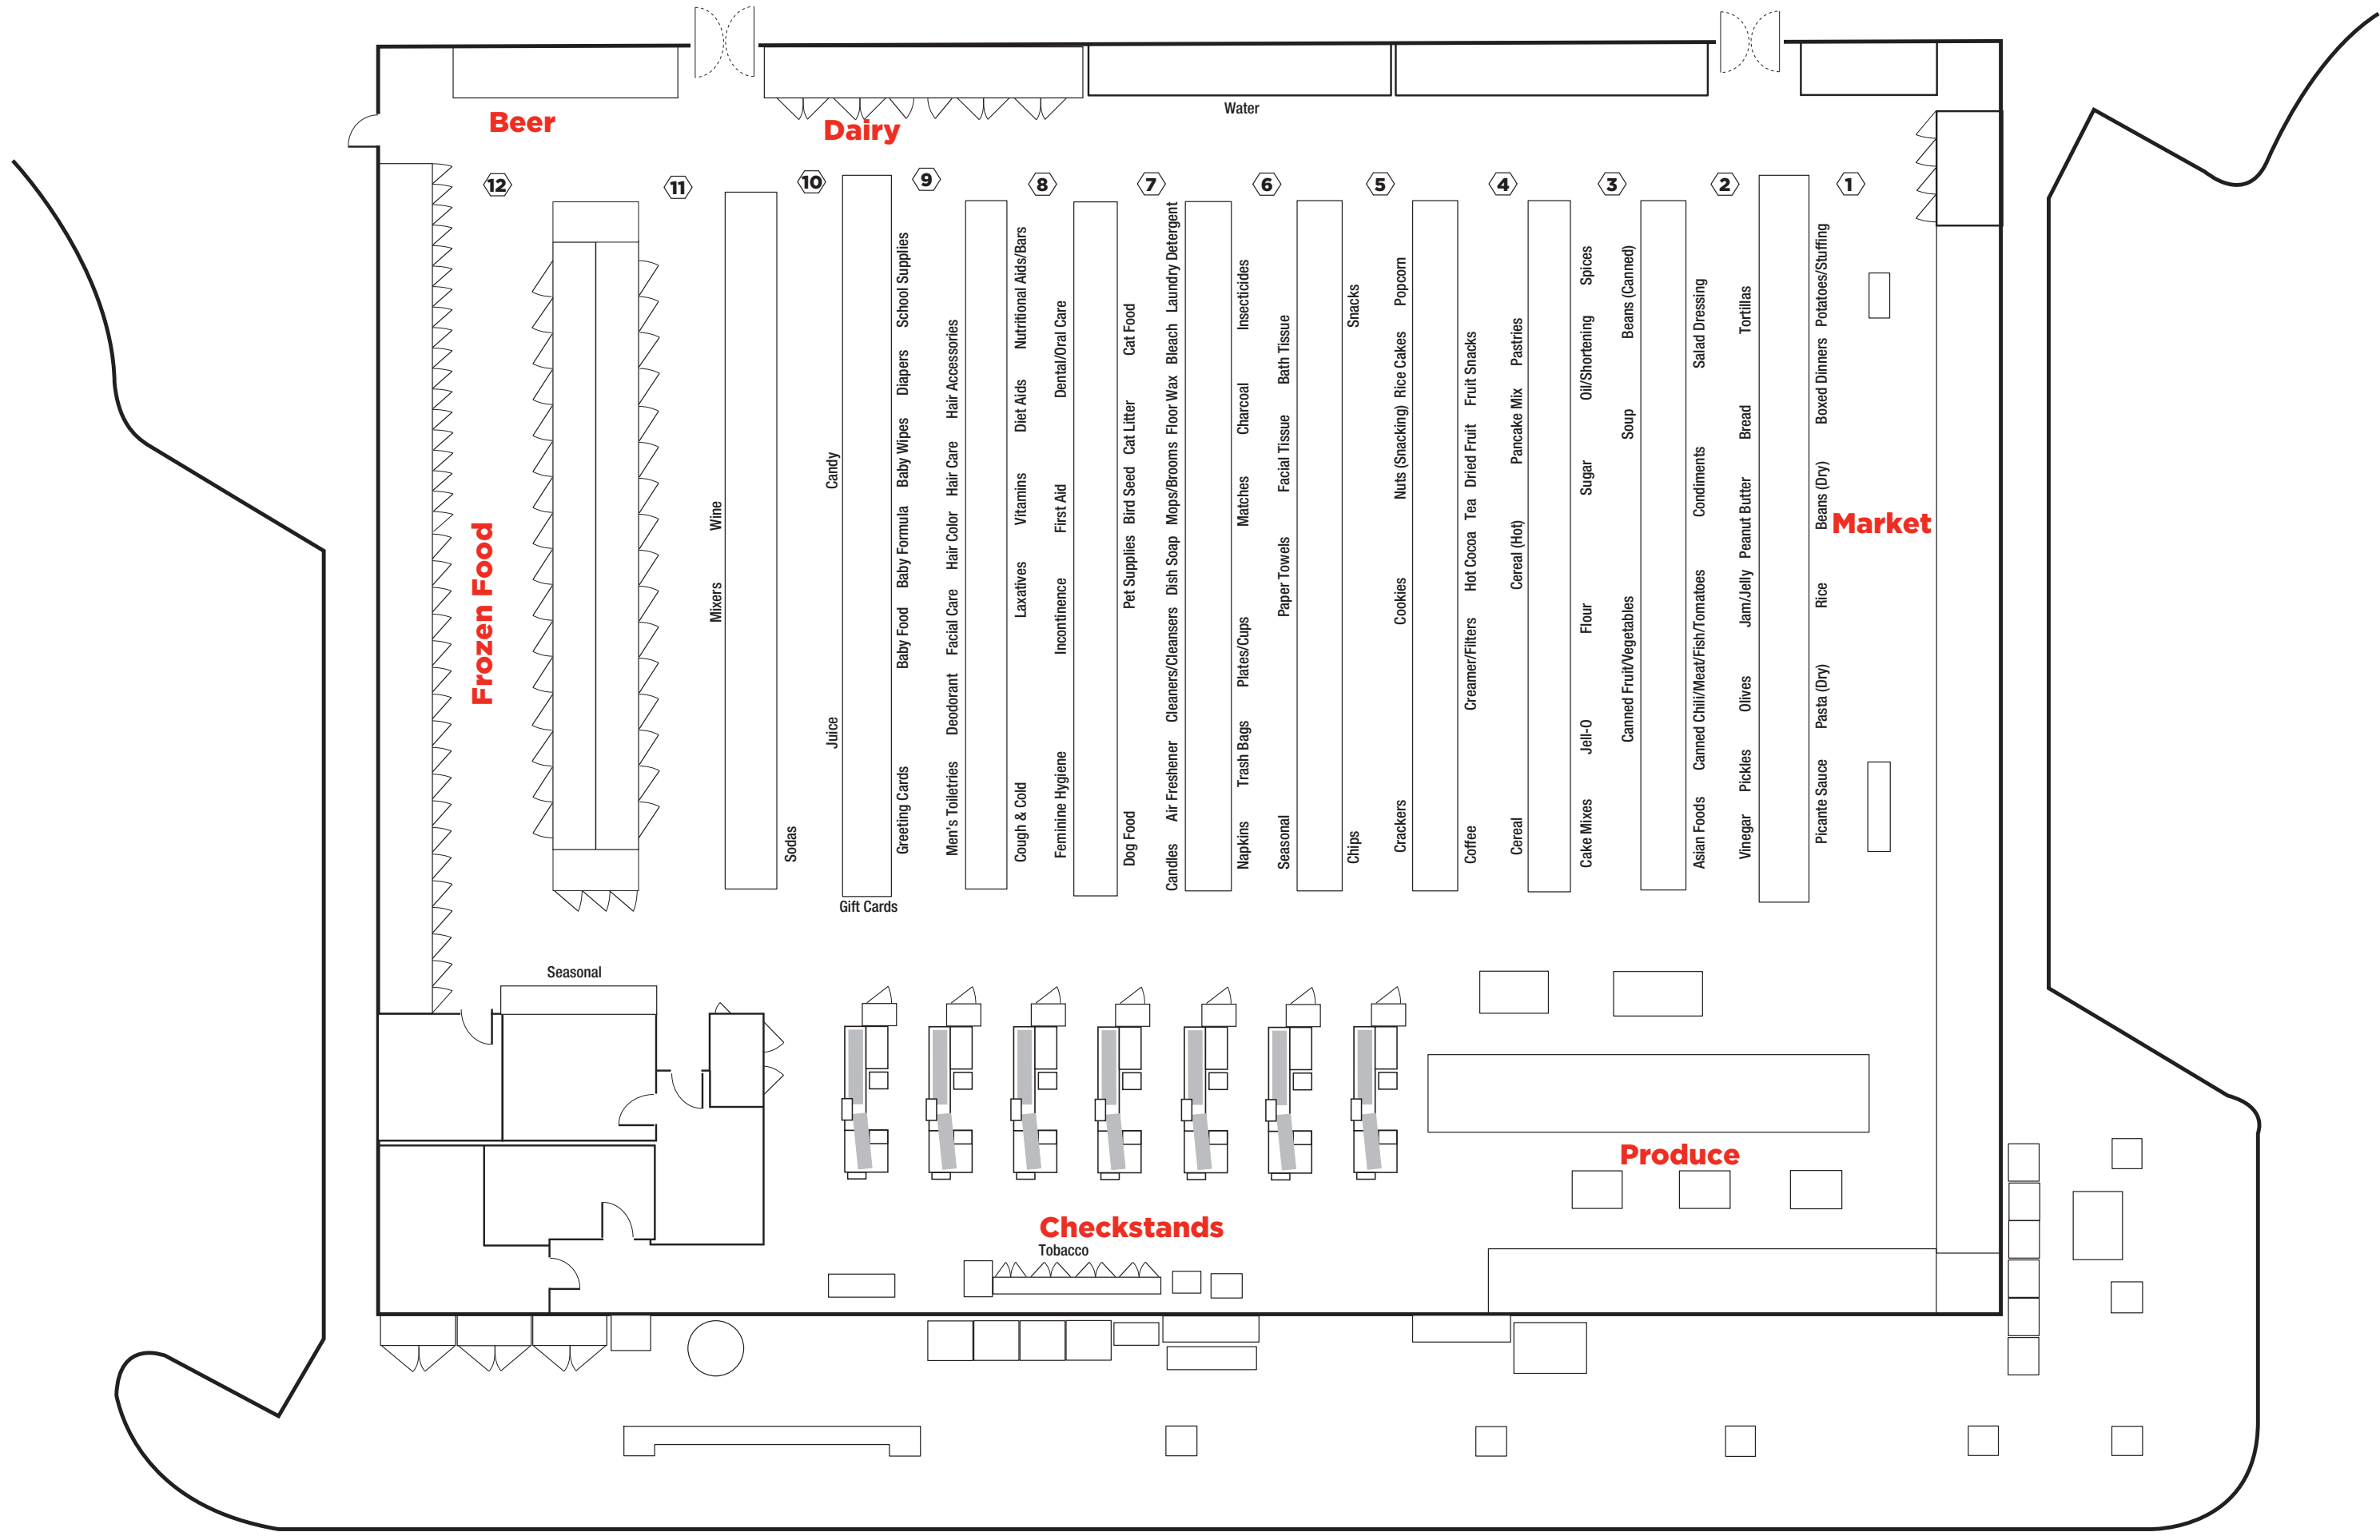

KINGSLAND

STORE GUIDE

215 Ranch Road 2900
Kingsland, Texas 78639
(325) 388-4601

Store Hours:

Mon. – Sun. • 6 a.m. to 10 p.m.

we accept

Beer

Dairy