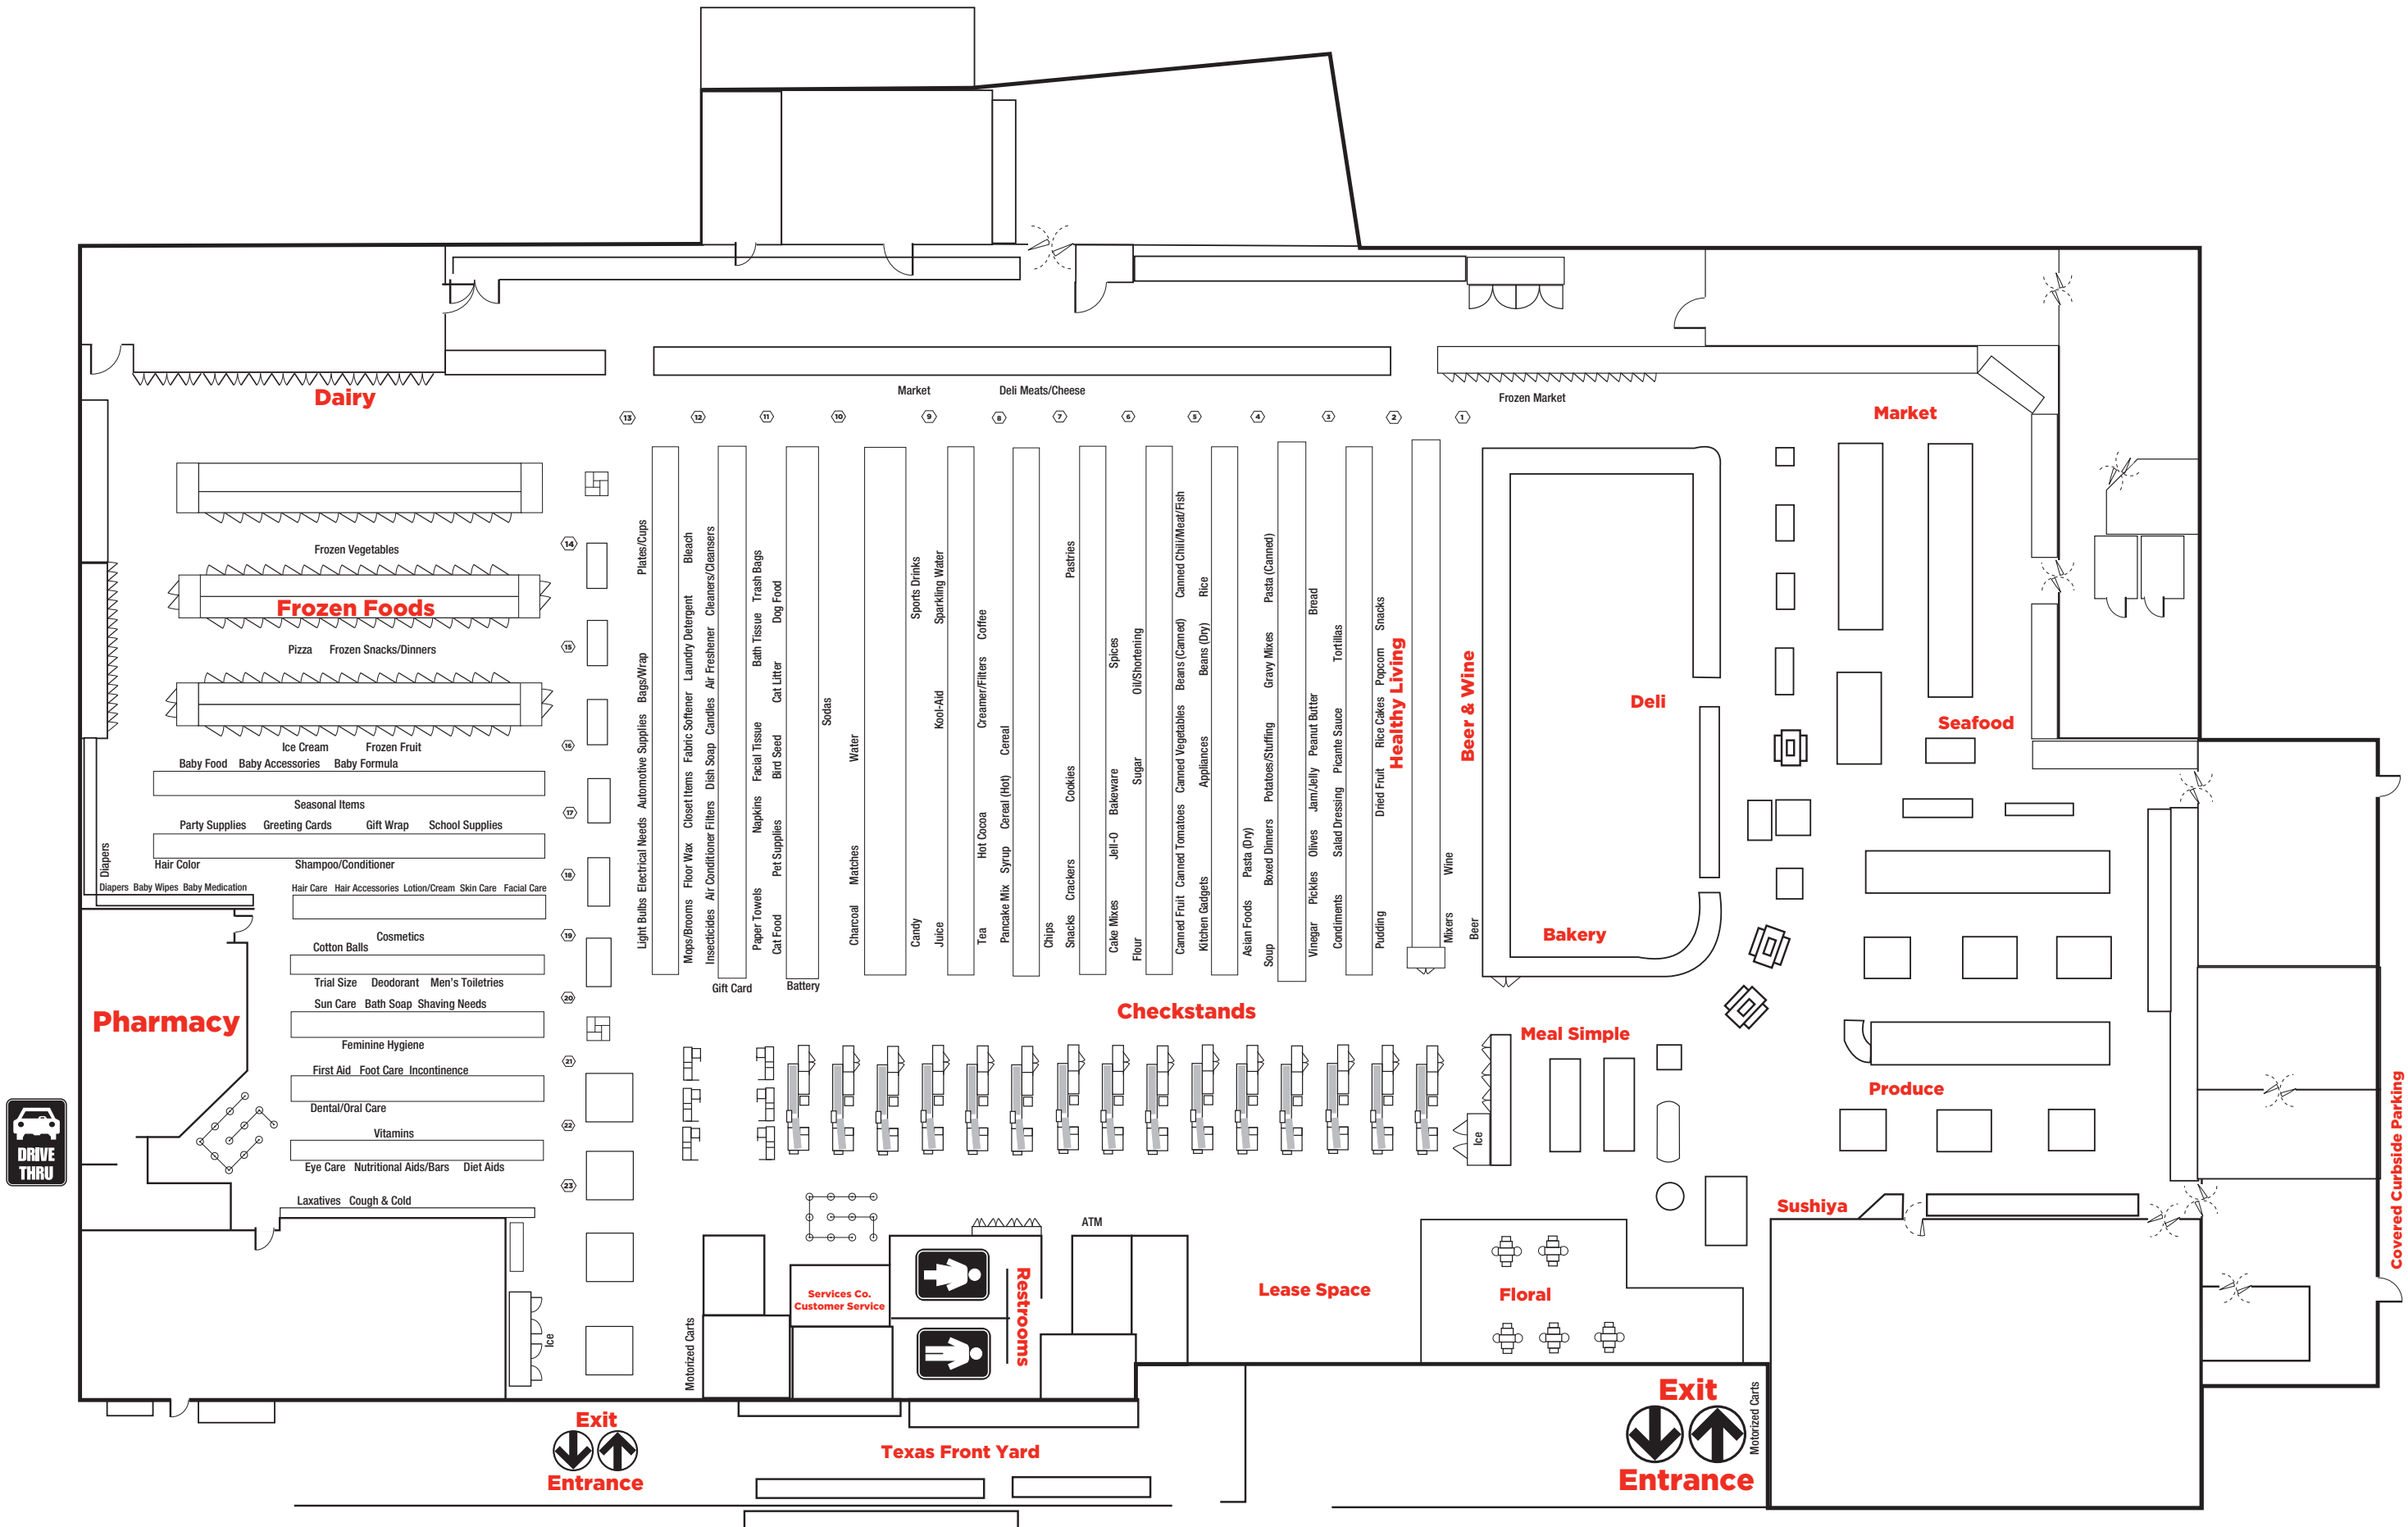

Pharmacy Hours:

Mon. – Fri. • 8 a.m. to 8 p.m.
Saturday • 9 a.m. to 6 p.m.
Sunday • 10 a.m. to 5 p.m.

we accept

Covered Curbside Parking