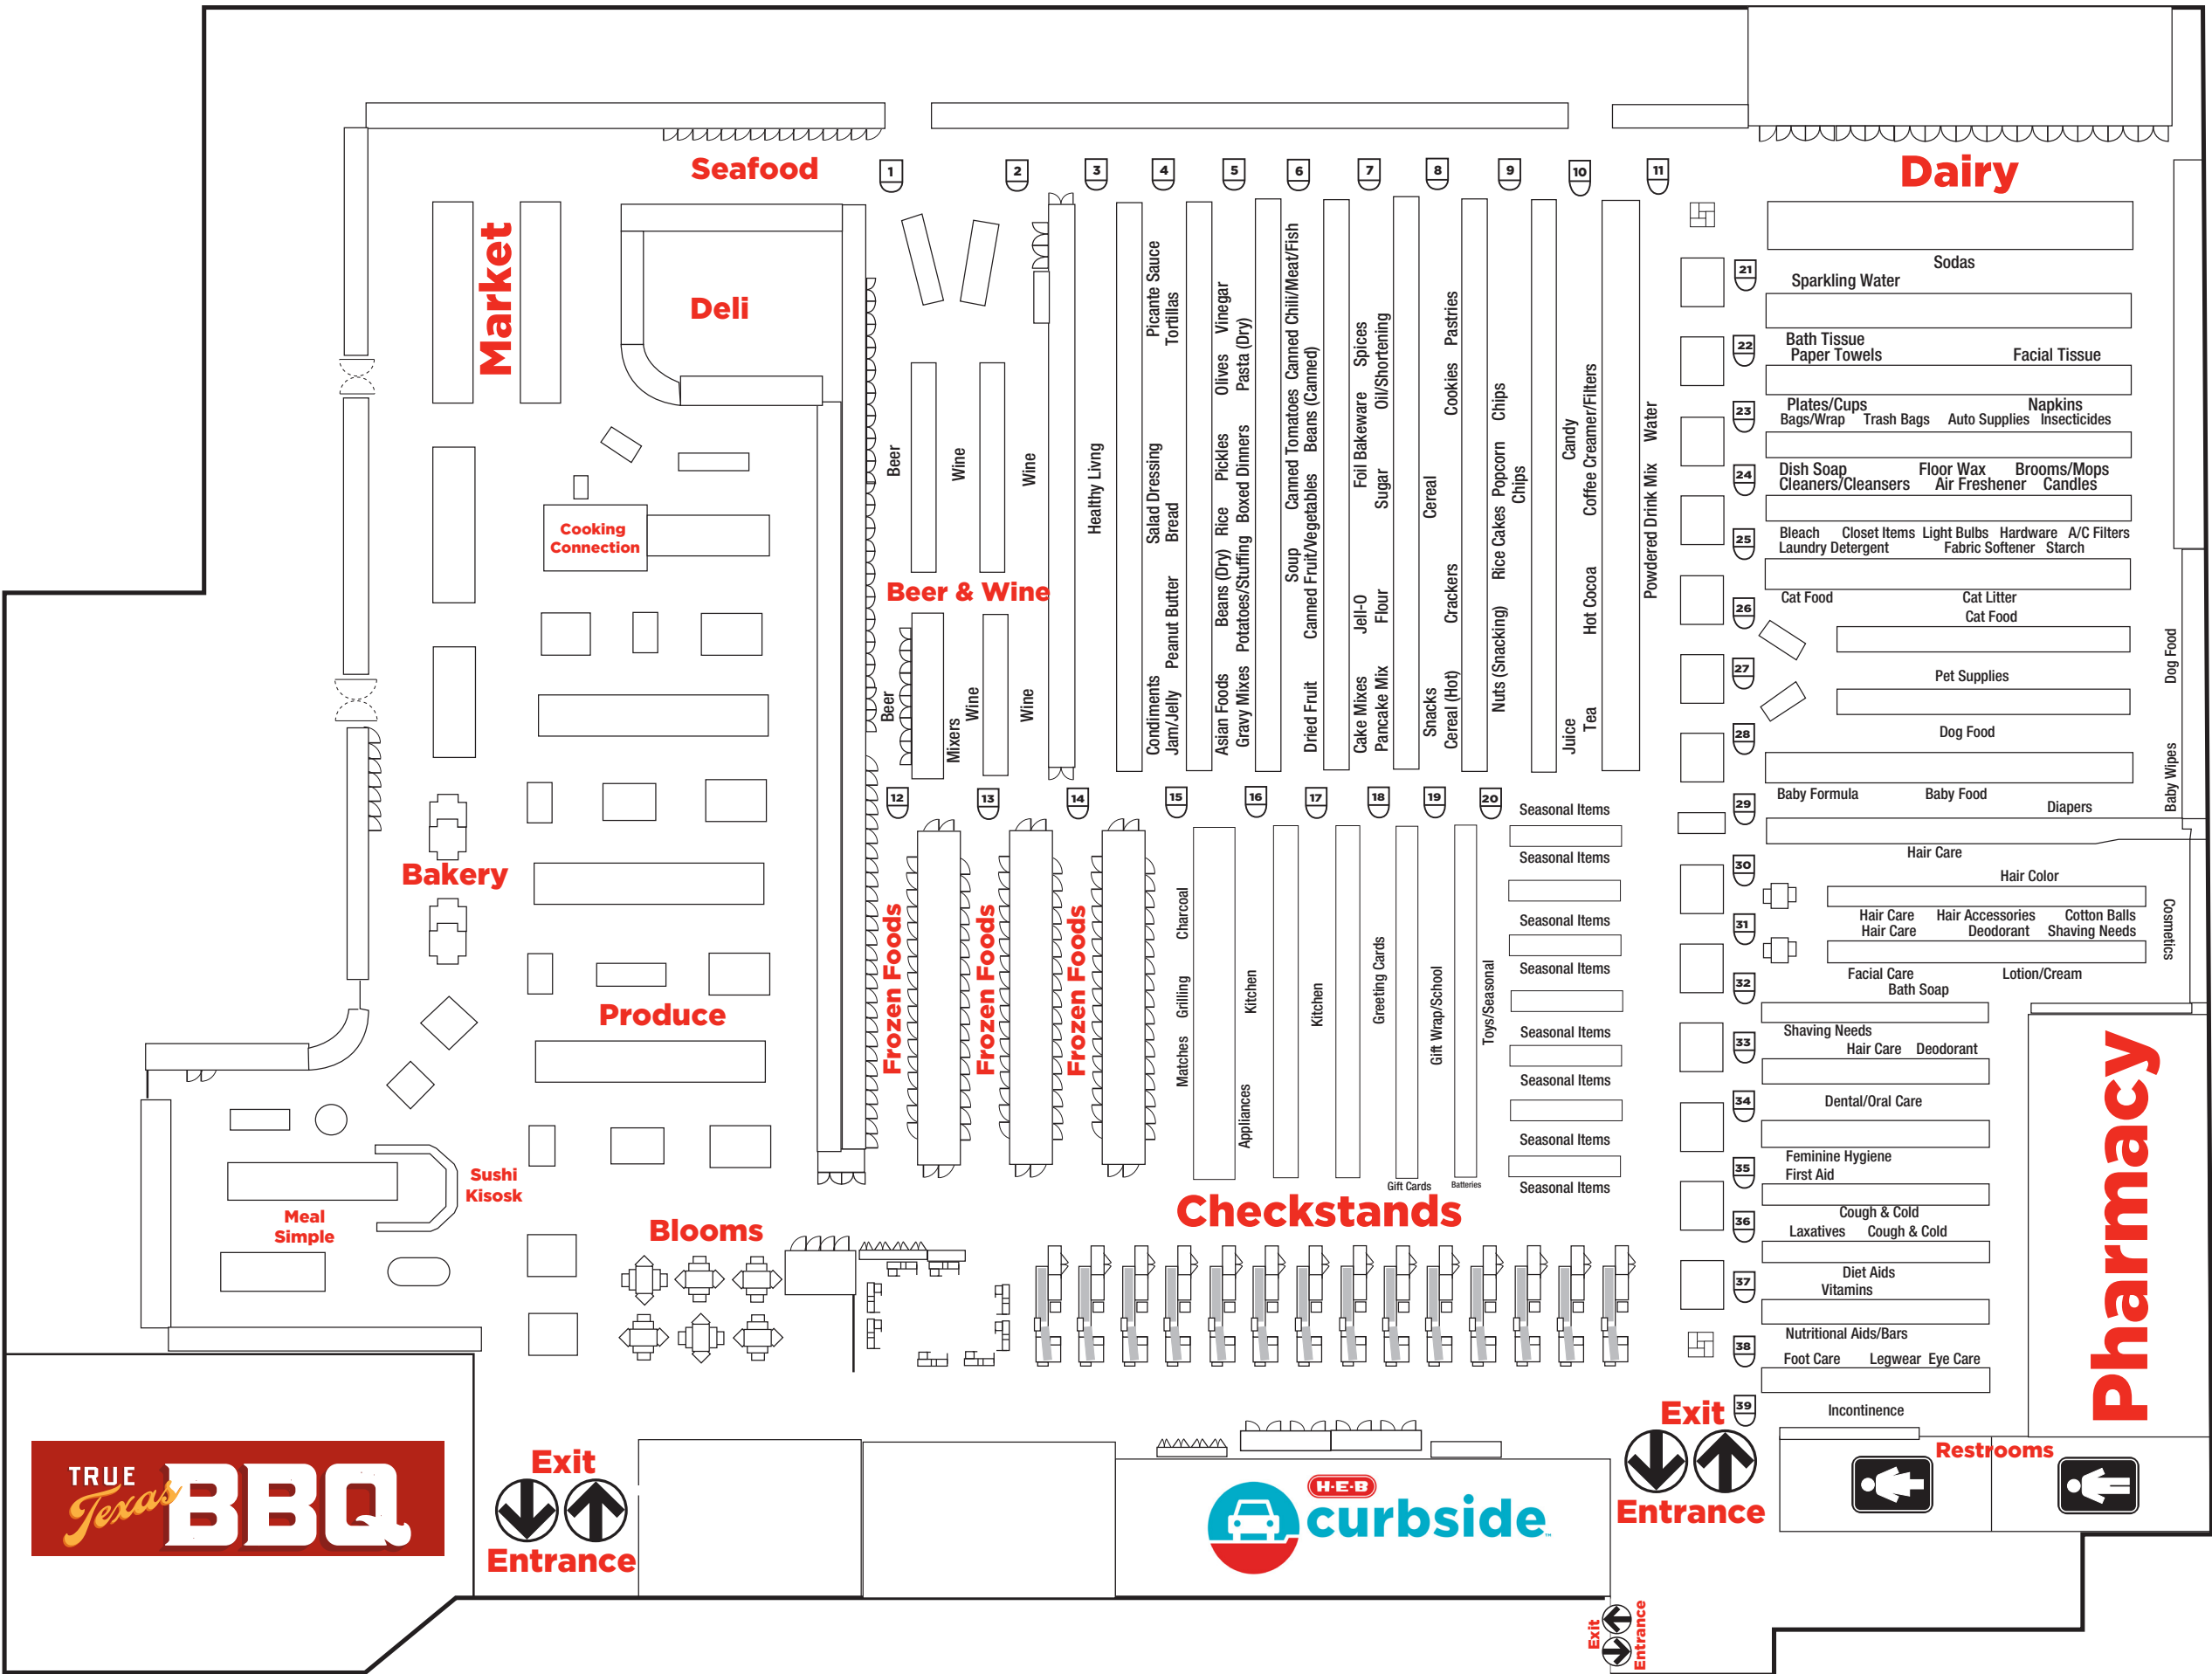

order online
heb.com

TRUE *Texas*
BBQ

OPEN 11AM - 9PM
NATURAL MEAT,
SLOW SMOKED
in-house to bring you
**TEXAS SIZED
FLAVOR!**

WE ACCEPT

TRUE Texas BBQ

Exit

Entrance

H-E-B curbside

Exit

Entrance

Restrooms

Pharmacy