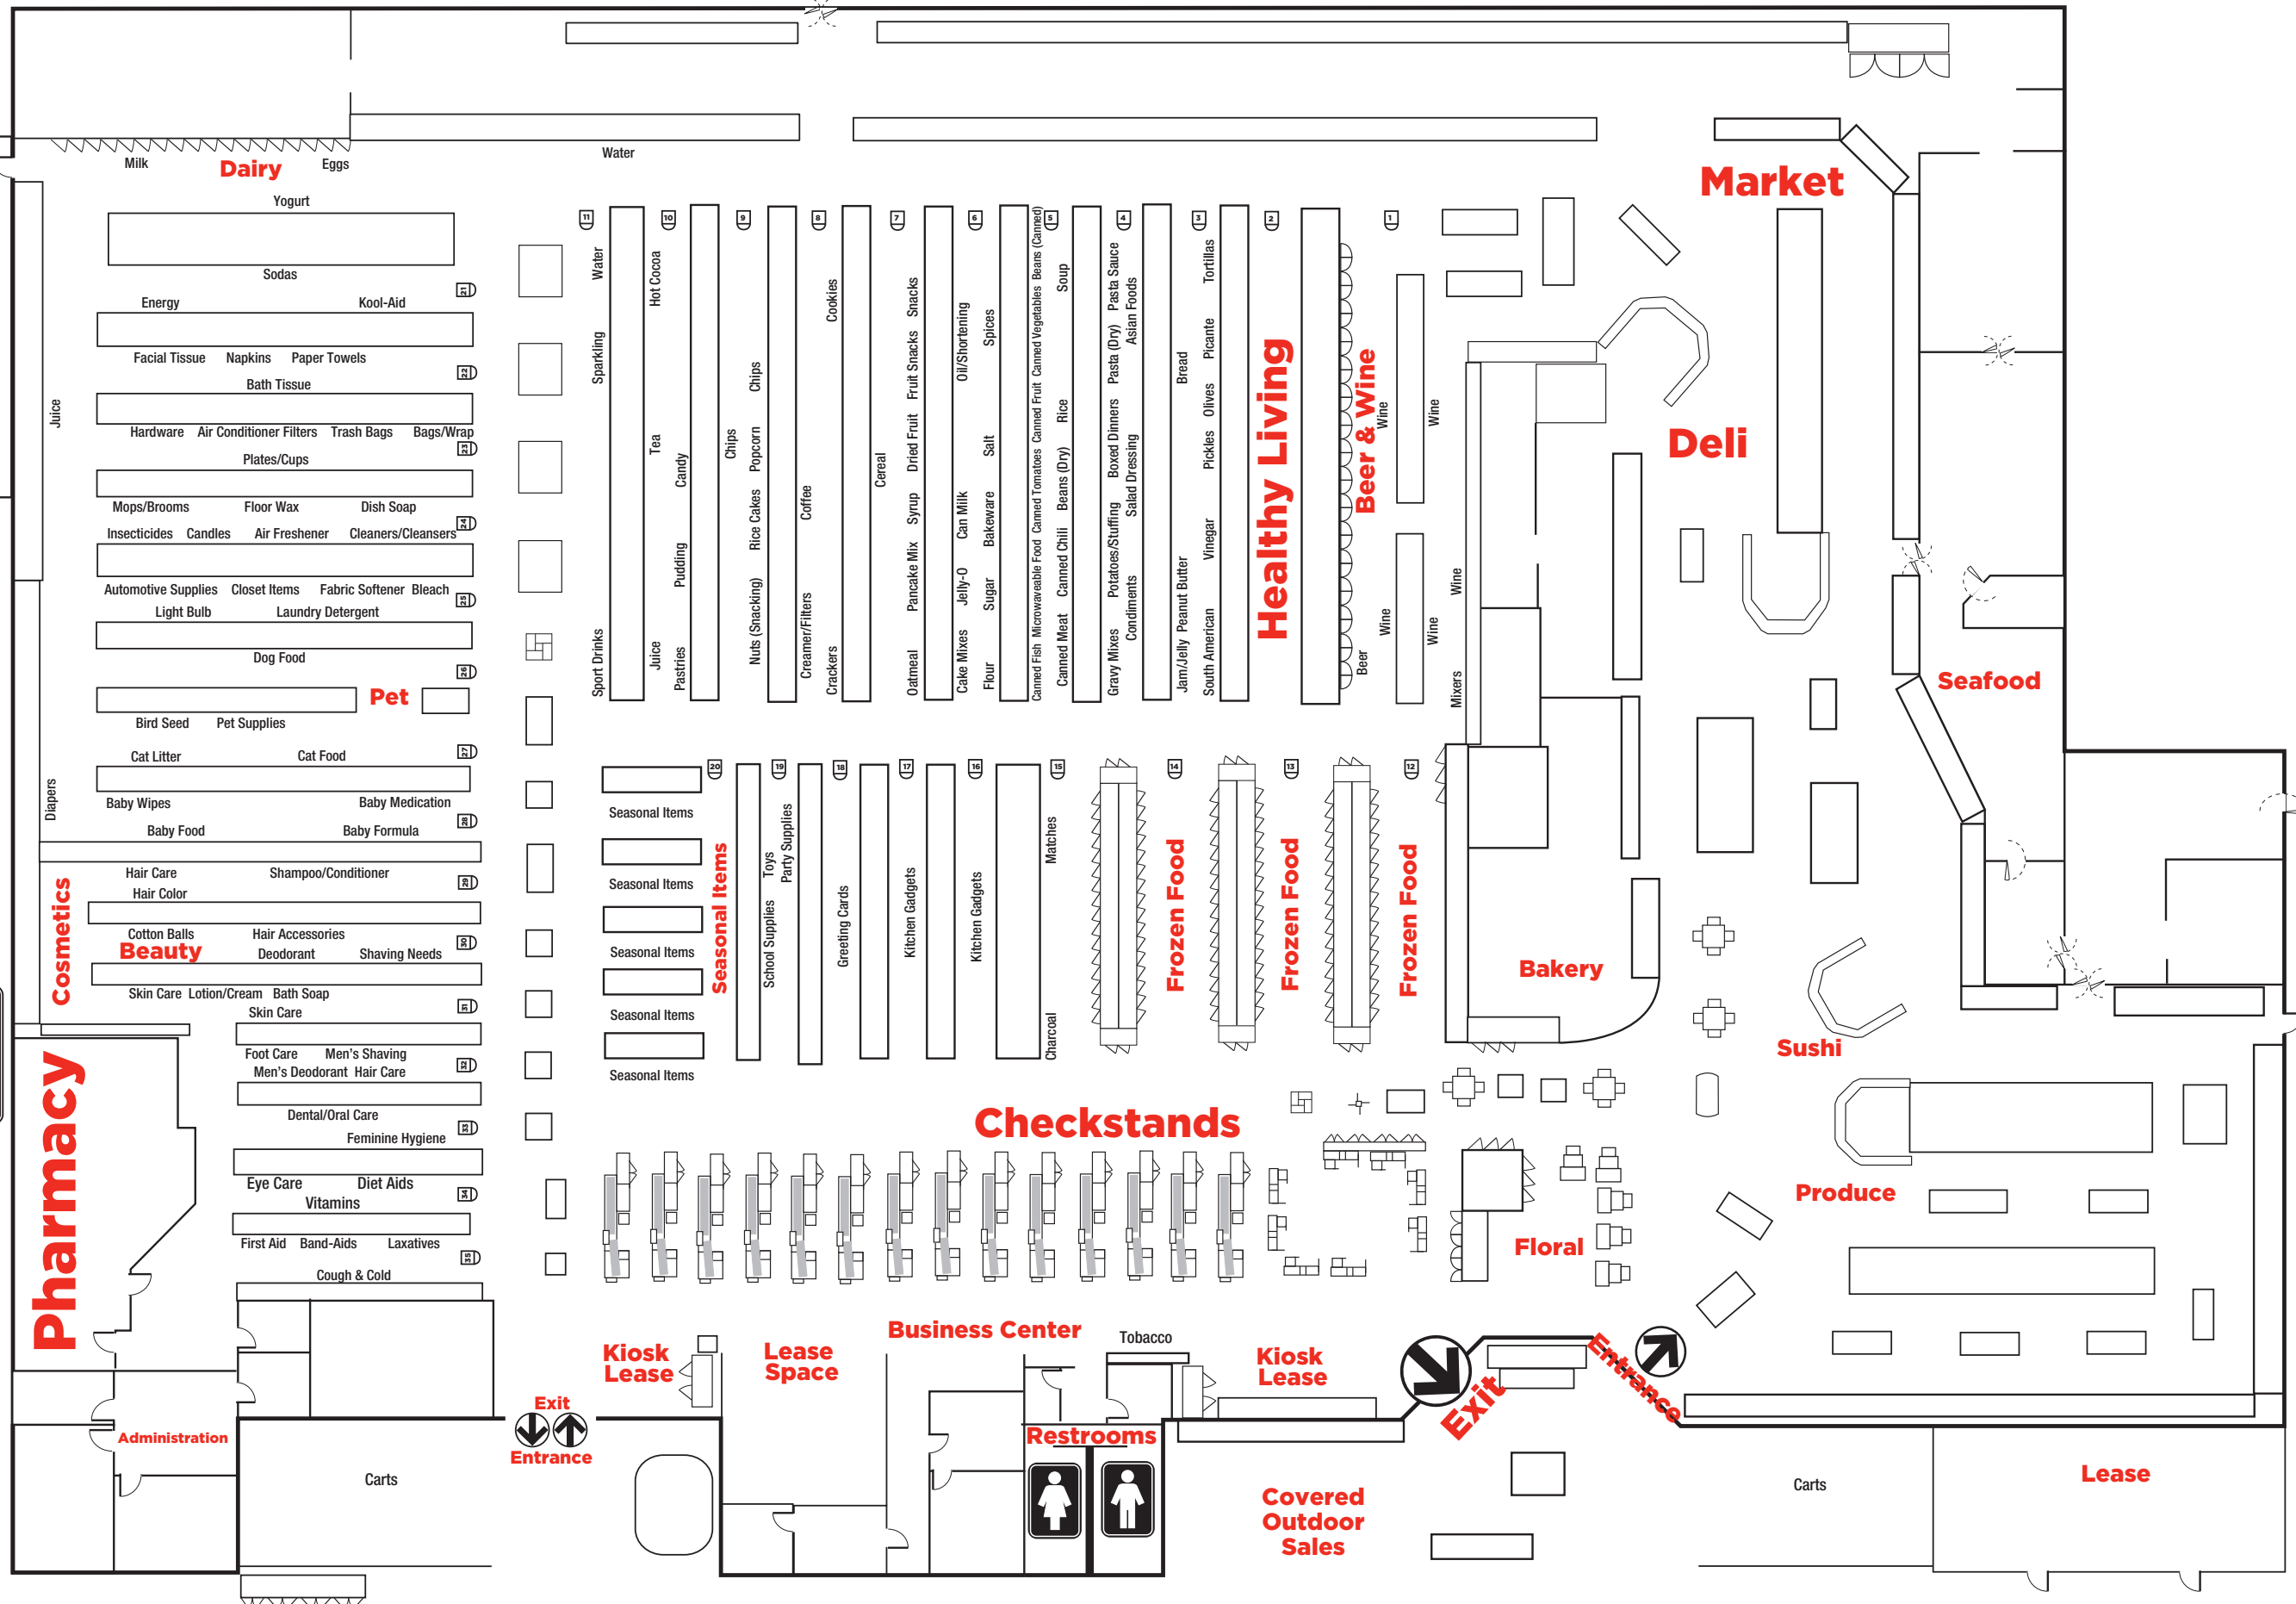

Pharmacy Drive-Thru