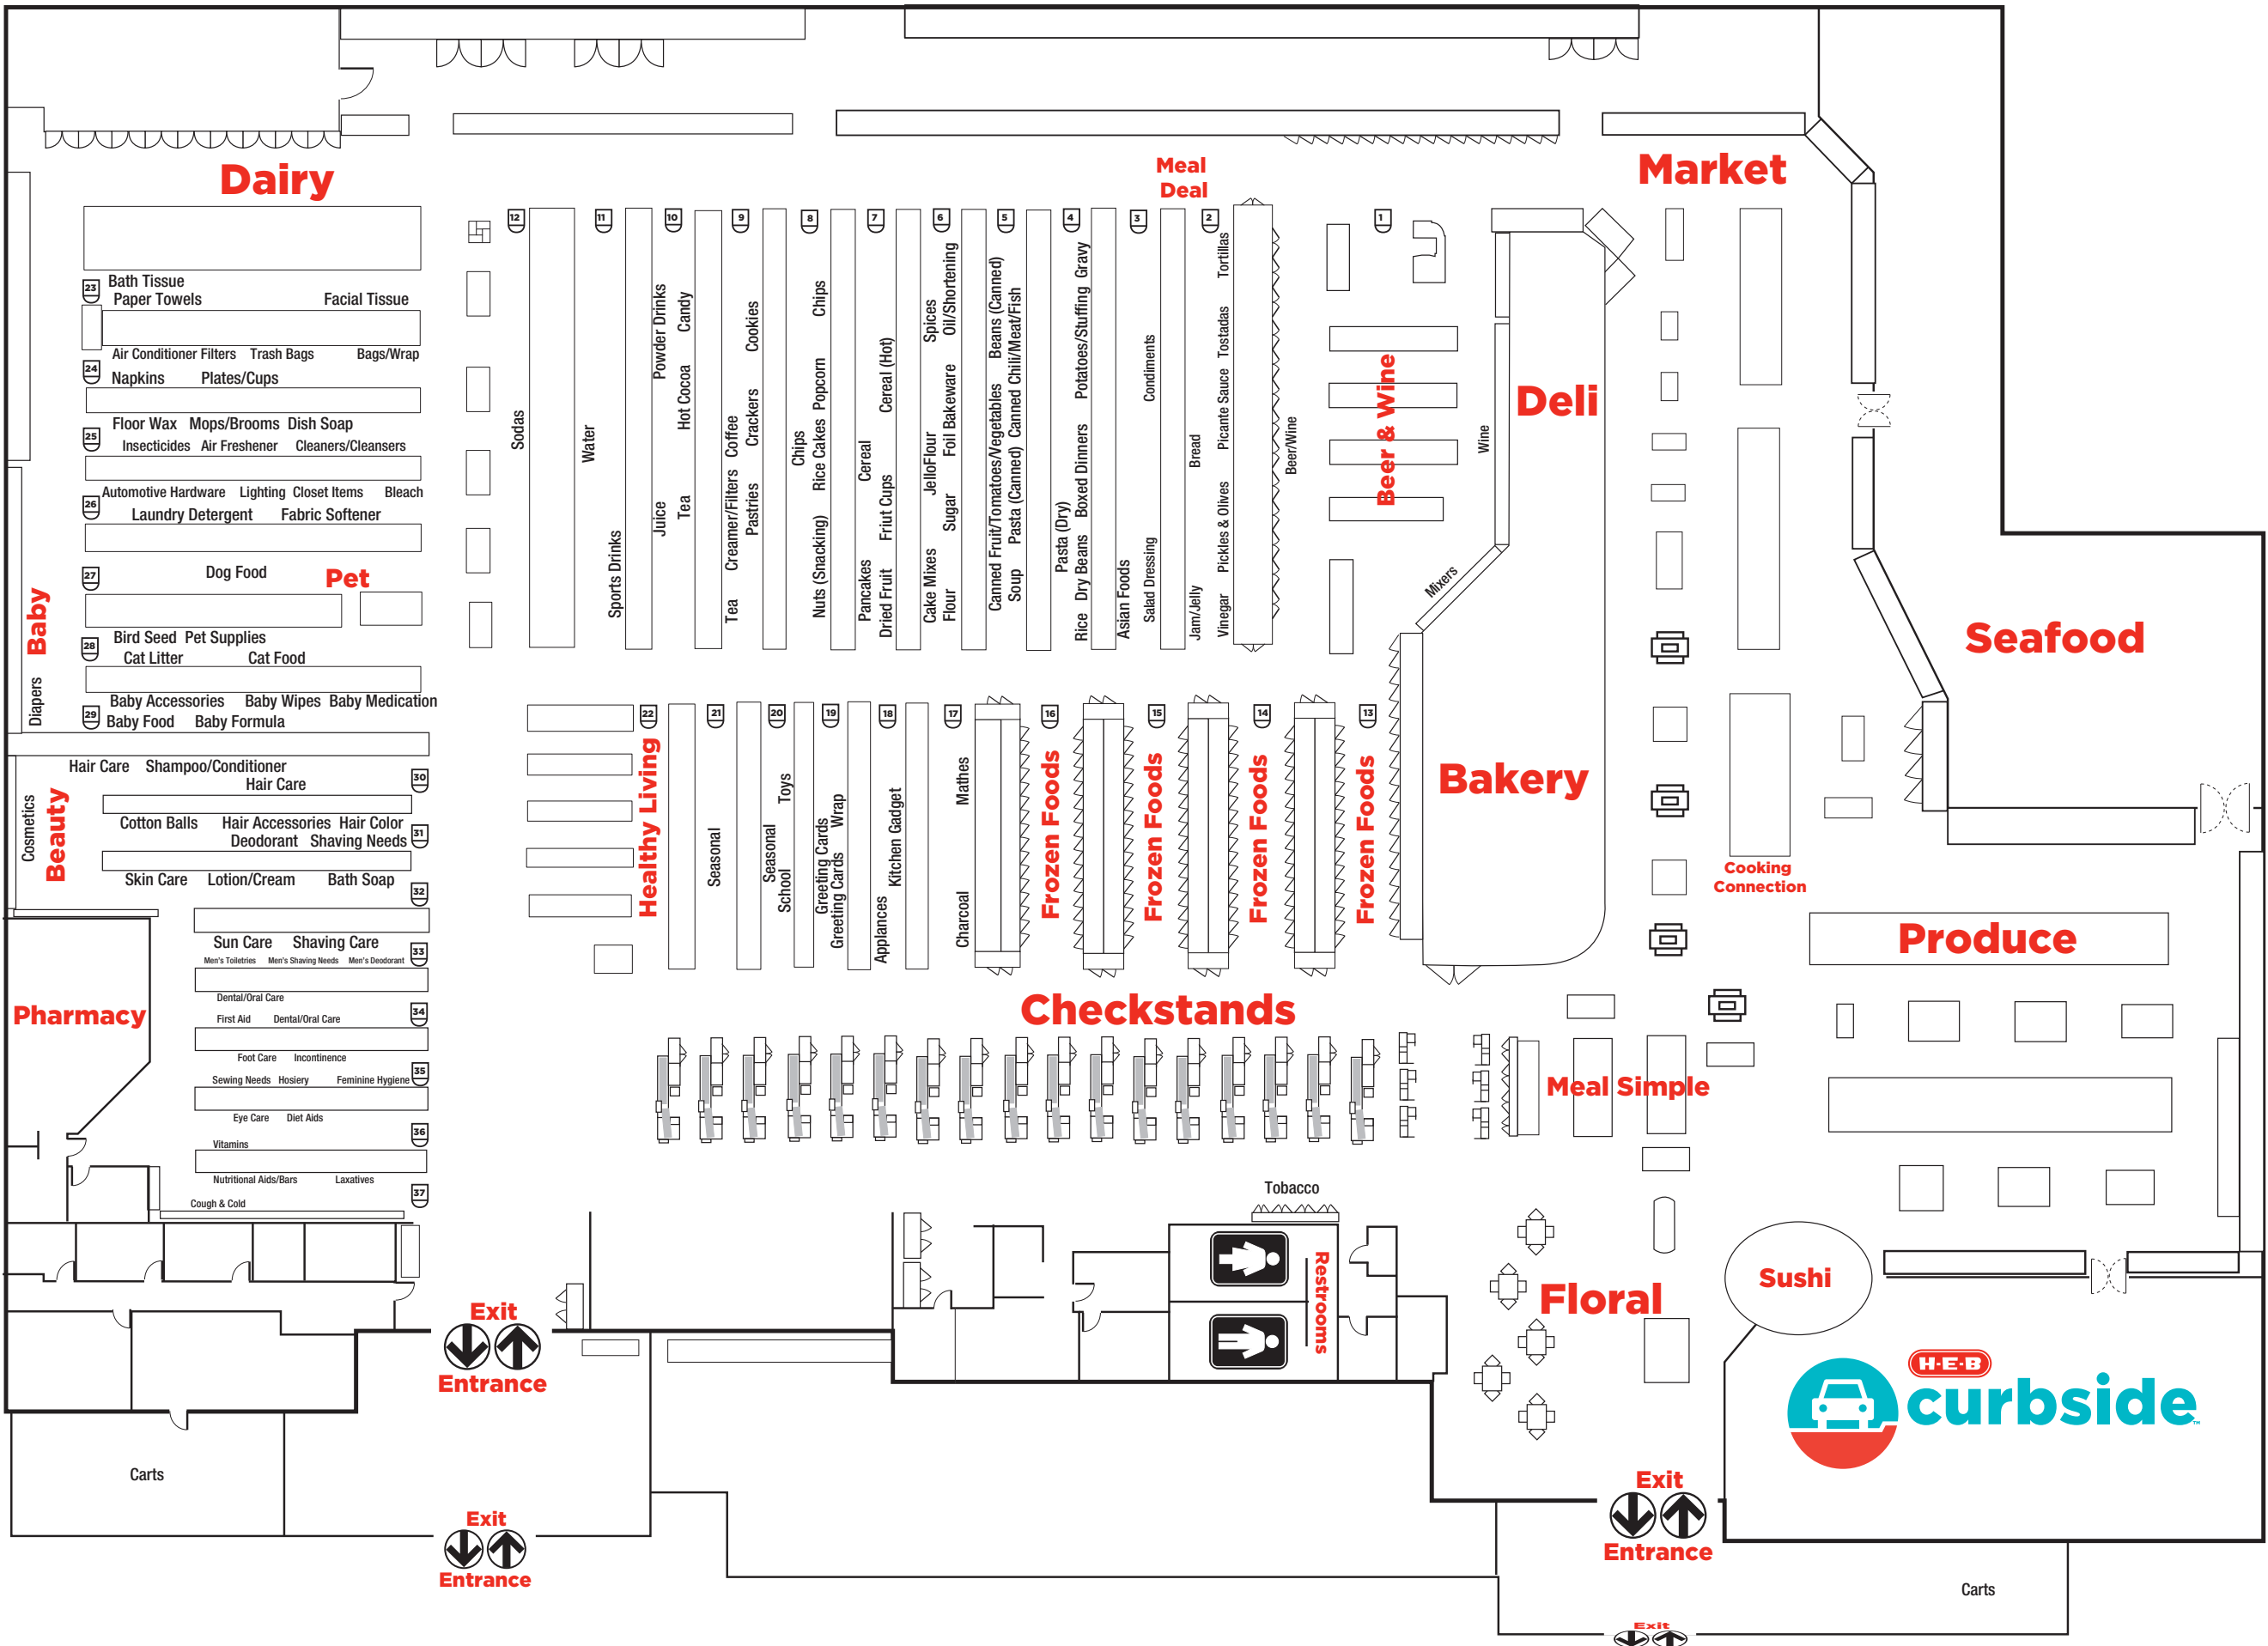

Pharmacy Drive-Thru