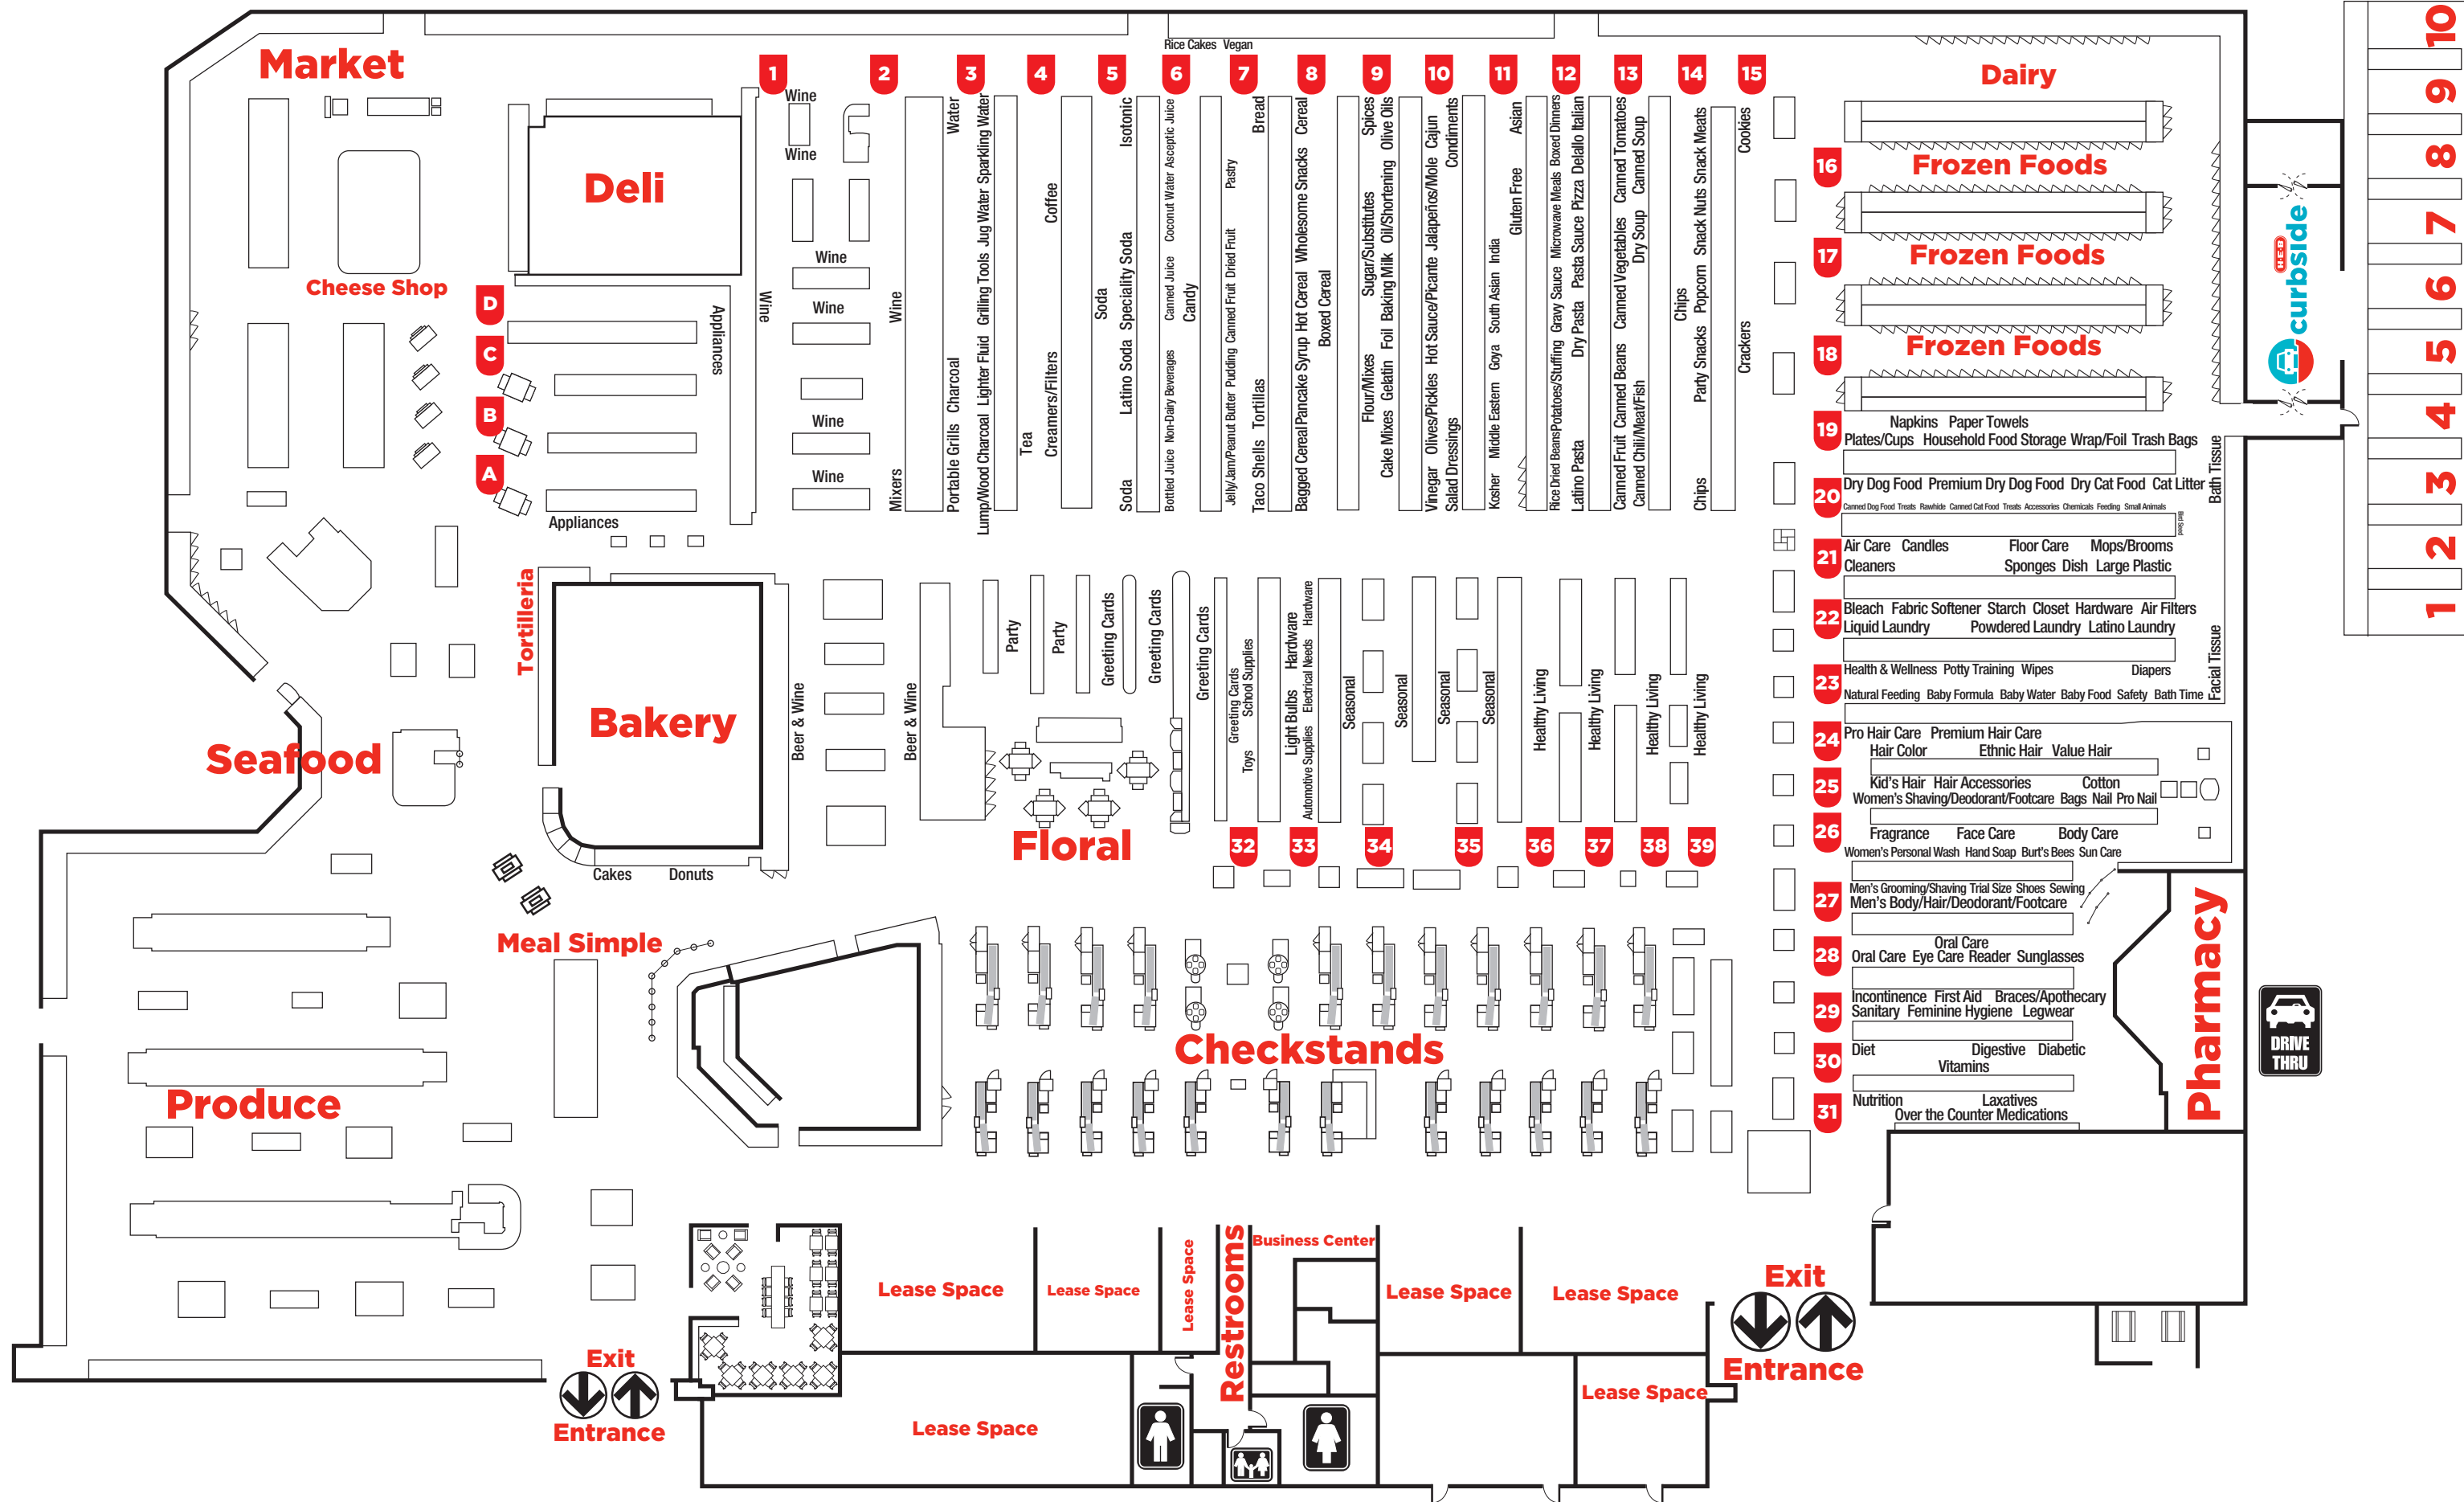

Market

Cheese Shop

Seafood

Produce

Deli

Bakery

Floral

Checkstands

Dairy

Pharmacy

A
B
C
D

Tortilleria

Meal Simple

Exit
Entrance

Restrooms

Business Center

Exit
Entrance

DRIVE THRU

curbside

- **1** Wine
- **2** Wine
- **3** Wine
- **4** Wine
- **5** Wine
- **6** Wine
- **7** Wine
- **8** Wine
- **9** Wine
- **10** Wine
- **11** Wine
- **12** Wine
- **13** Wine
- **14** Wine
- **15** Wine

- **16** Frozen Foods
- **17** Frozen Foods
- **18** Frozen Foods
- **19** Napkins Paper Towels
- **20** Plates/Cups Household Food Storage Wrap/Foil Trash Bags
- **21** Dry Dog Food Premium Dry Dog Food Dry Cat Food Cat Litter
- **22** Air Care Candles Floor Care Mops/Brooms Cleaners Sponges Dish Large Plastic
- **23** Bleach Fabric Softener Starch Closet Hardware Air Filters Liquid Laundry Powdered Laundry Latino Laundry
- **24** Health & Wellness Potty Training Wipes Diapers
- **25** Natural Feeding Baby Formula Baby Water Baby Food Safety Bath Time
- **26** Pro Hair Care Premium Hair Care Hair Color Ethnic Hair Value Hair
- **27** Kid's Hair Hair Accessories Cotton Women's Shaving/Deodorant/Footcare Bags Nail Pro Nail
- **28** Fragrance Face Care Body Care Women's Personal Wash Hand Soap Burt's Bees Sun Care
- **29** Men's Grooming/Shaving Trial Size Shoes Sewing Men's Body/Hair/Deodorant/Footcare
- **30** Oral Care Eye Care Reader Sunglasses
- **31** Incontinence First Aid Braces/Apothecary Sanitary Feminine Hygiene Legwear
- **32** Diet Digestive Diabetic Vitamins
- **33** Nutrition Laxatives Over the Counter Medications

- **1**
- **2**
- **3**
- **4**
- **5**
- **6**
- **7**
- **8**
- **9**
- **10**

Lease Space

Lease Space

Lease Space

Lease Space