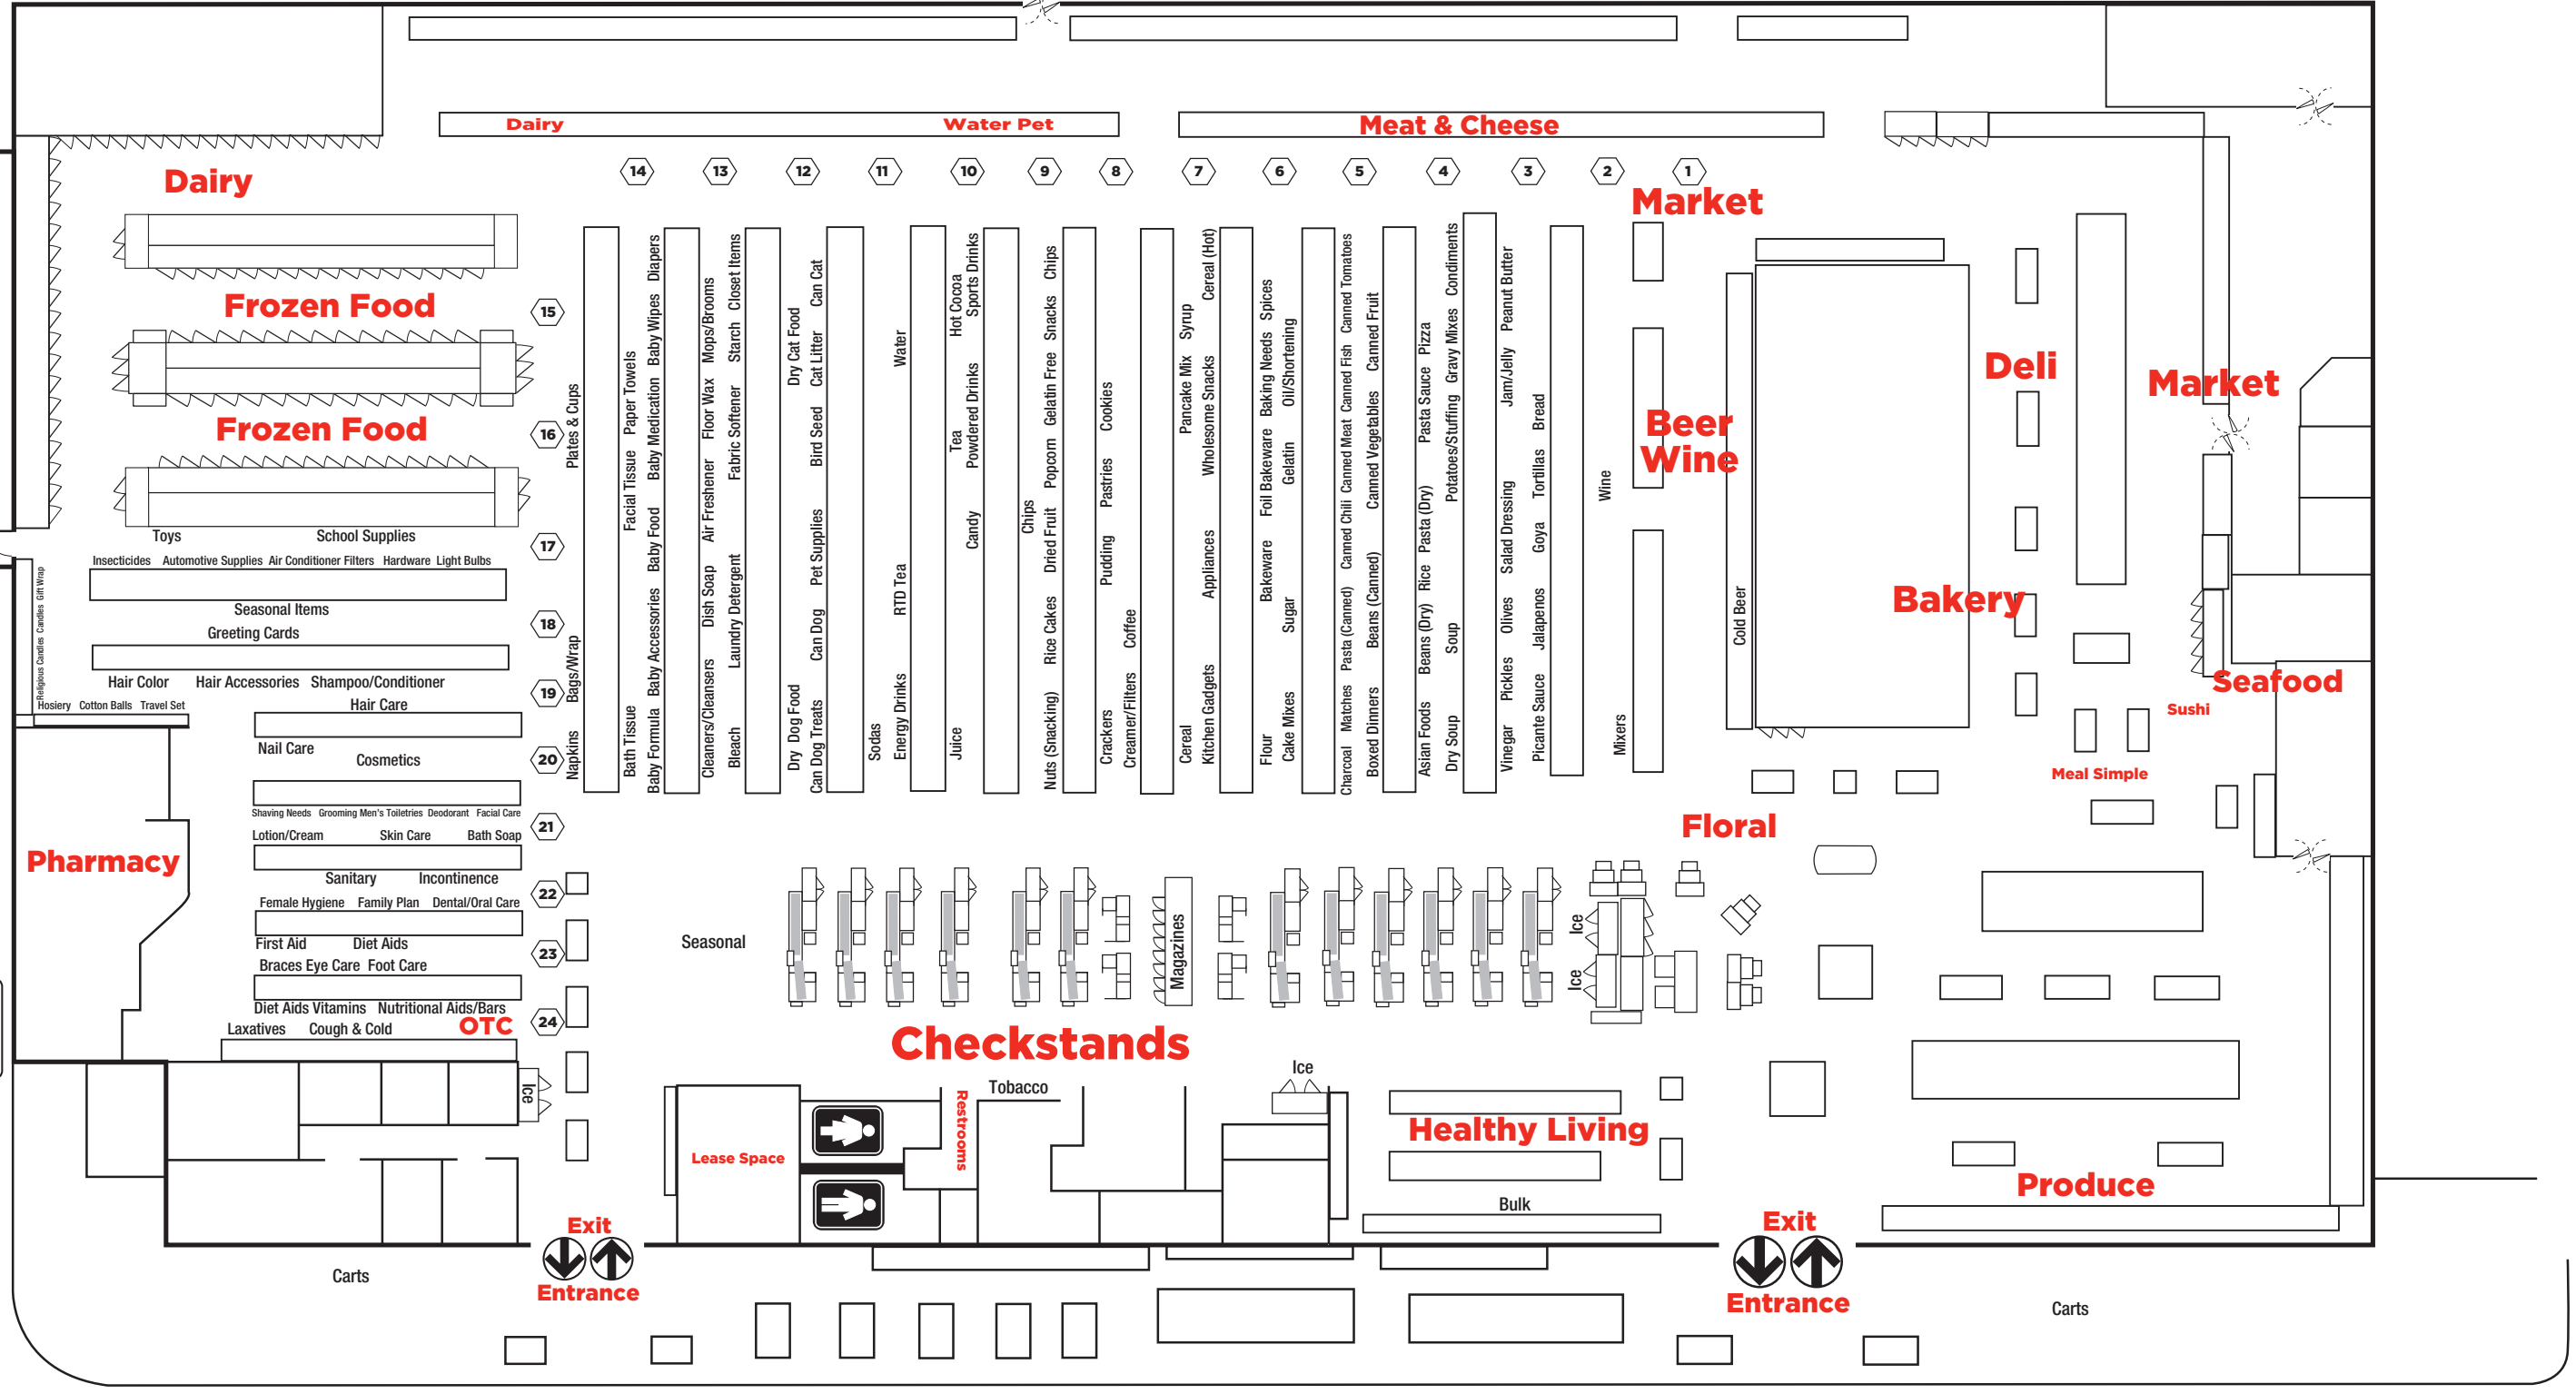

Pharmacy Drive-Thru

Dairy

Frozen Food

Frozen Food

- Toys
- School Supplies
- Insecticides
- Automotive Supplies
- Air Conditioner Filters
- Hardware
- Light Bulbs
- Seasonal Items
- Greeting Cards
- Hair Color
- Hair Accessories
- Shampoo/Conditioner
- Hosiery
- Cotton Balls
- Travel Set

Pharmacy

- Hair Care
- Nail Care
- Cosmetics
- Shaving Needs
- Grooming
- Men's Toiletries
- Deodorant
- Facial Care
- Lotion/Cream
- Skin Care
- Bath Soap
- Sanitary
- Incontinence
- Female Hygiene
- Family Plan
- Dental/Oral Care
- First Aid
- Diet Aids
- Braces
- Eye Care
- Foot Care
- Diet Aids
- Vitamins
- Nutritional Aids/Bars
- Laxatives
- Cough & Cold
- OTC

Dairy

Water Pet

Meat & Cheese

- 14
- 13
- 12
- 11
- 10
- 9
- 8
- 7
- 6
- 5
- 4
- 3
- 2
- 1

Market

Beer Wine

Deli

Market

Bakery

Seafood

Meal Simple

Floral

Seasonal

Checkstands

Lease Space

Restrooms

Tobacco

Healthy Living

Bulk

Produce

Carts

Carts