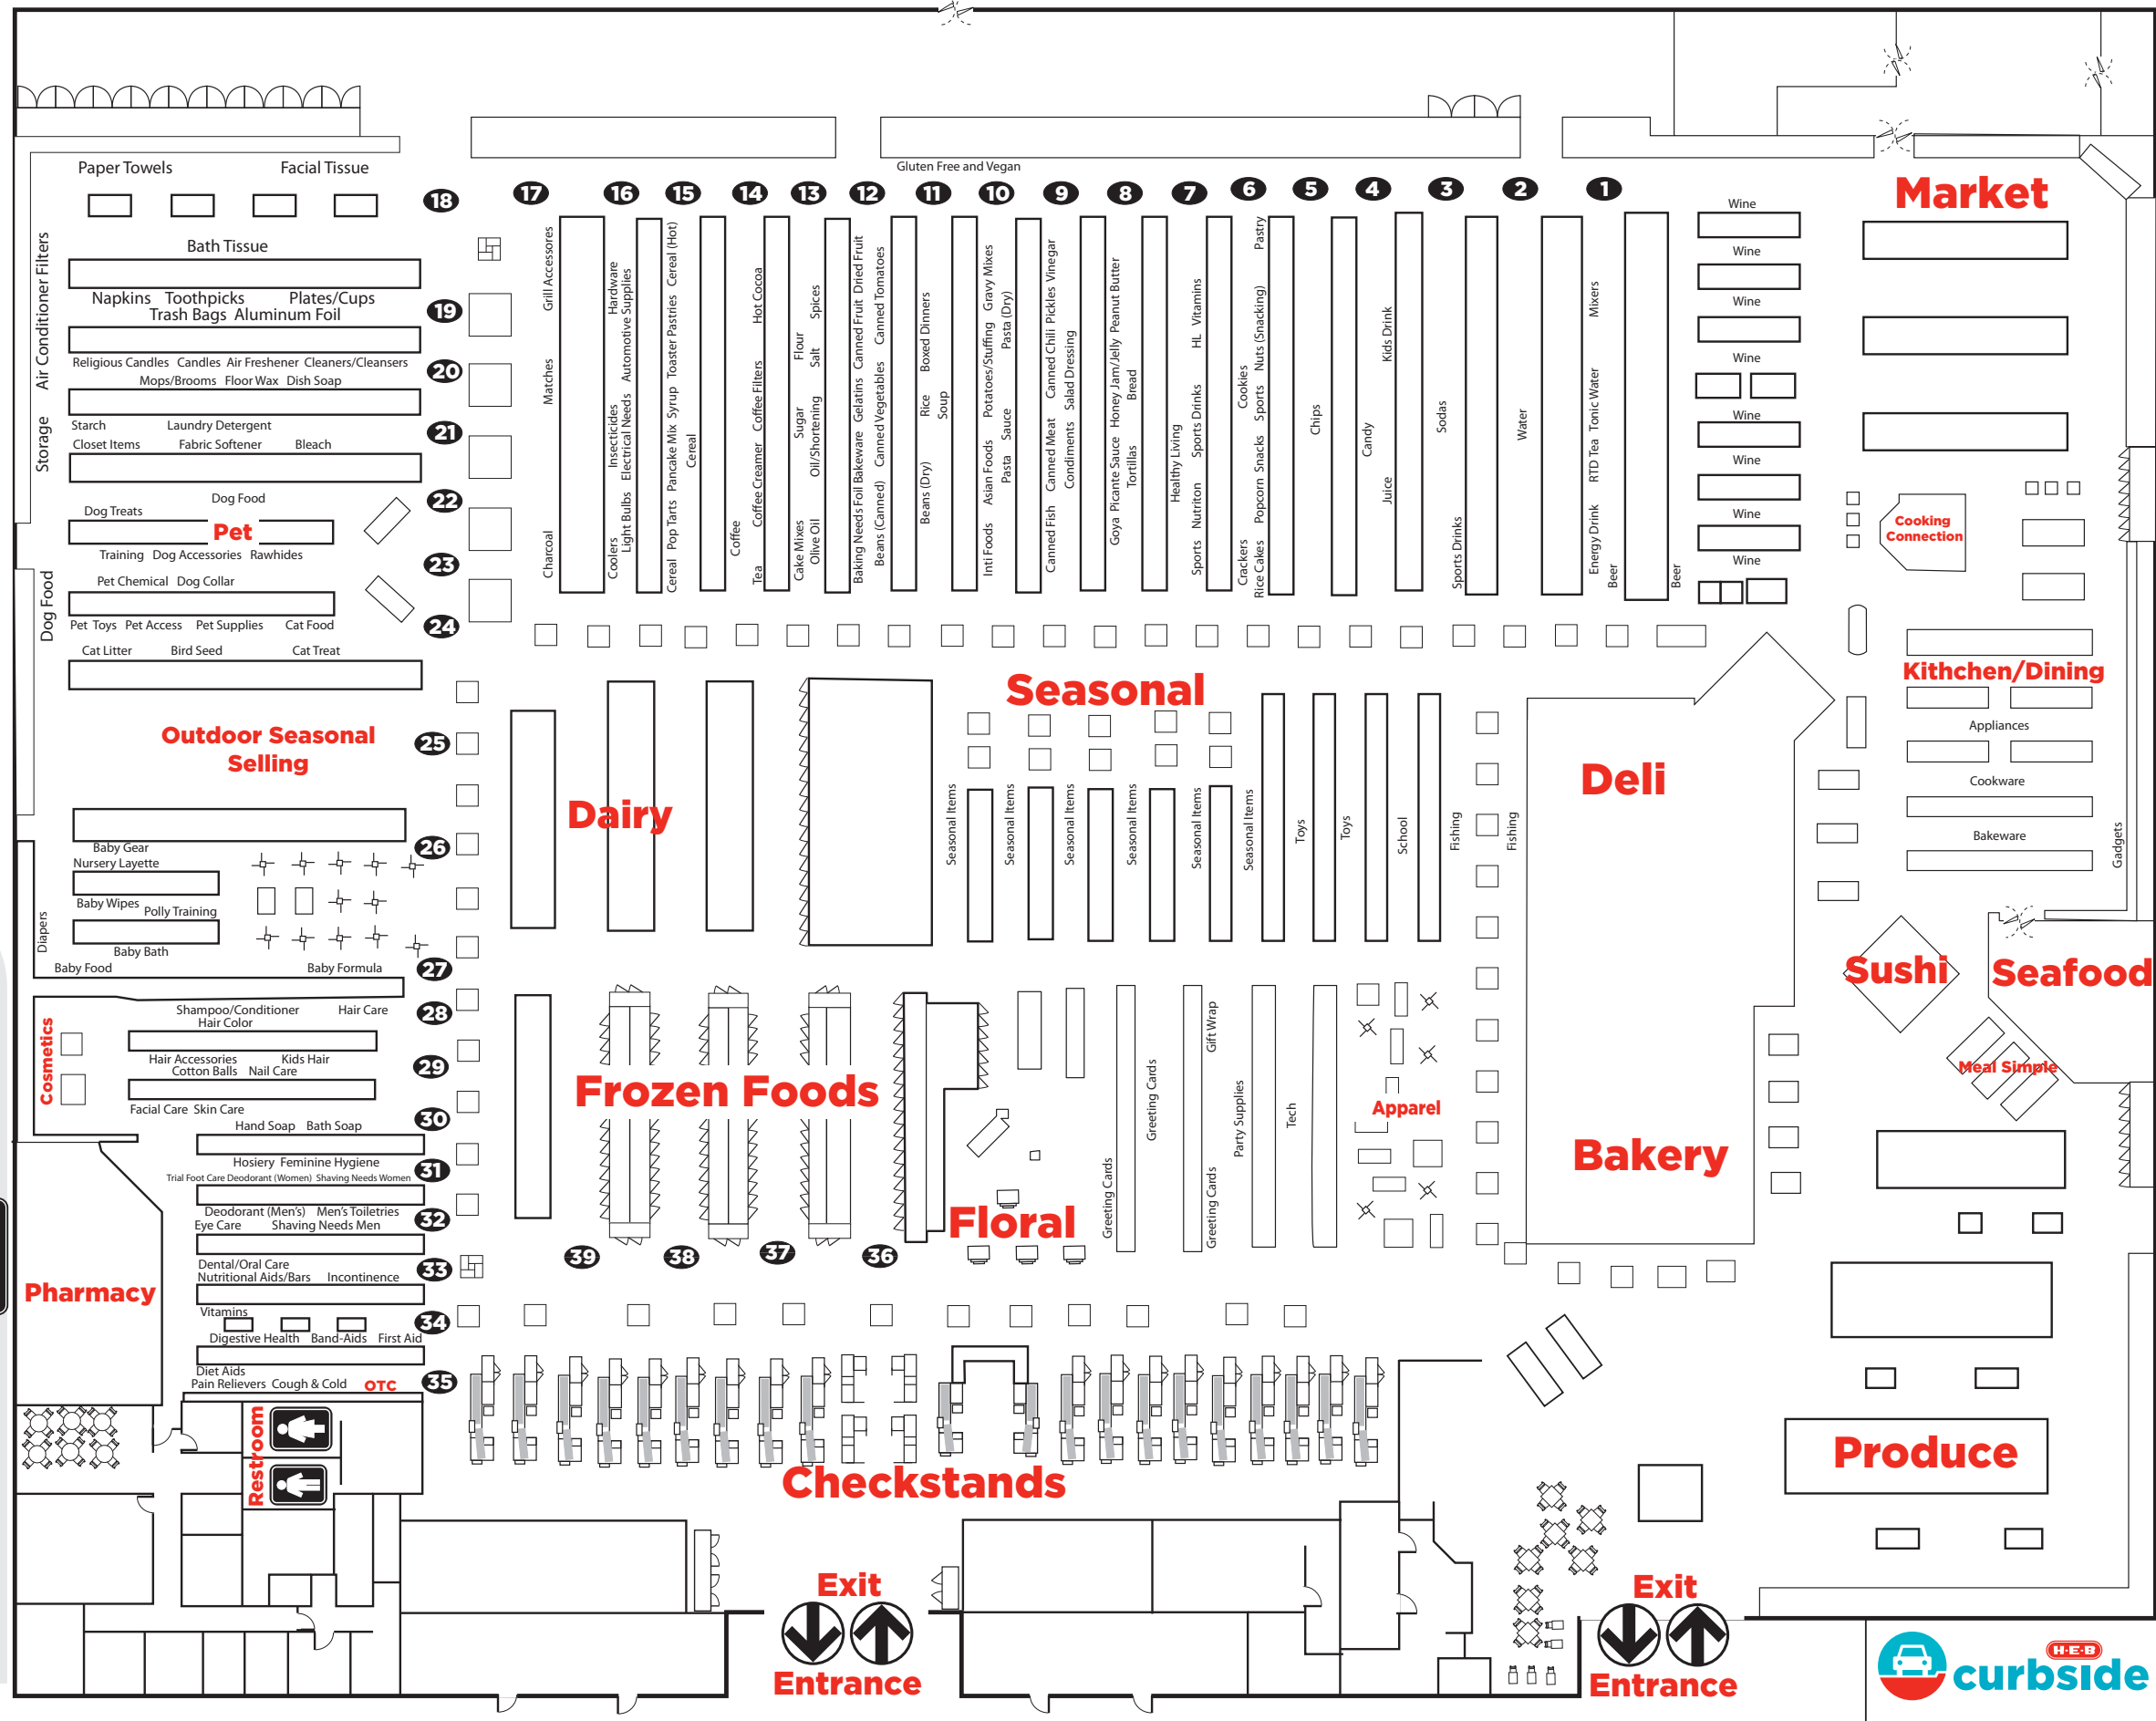

Pharmacy Drive-Thru