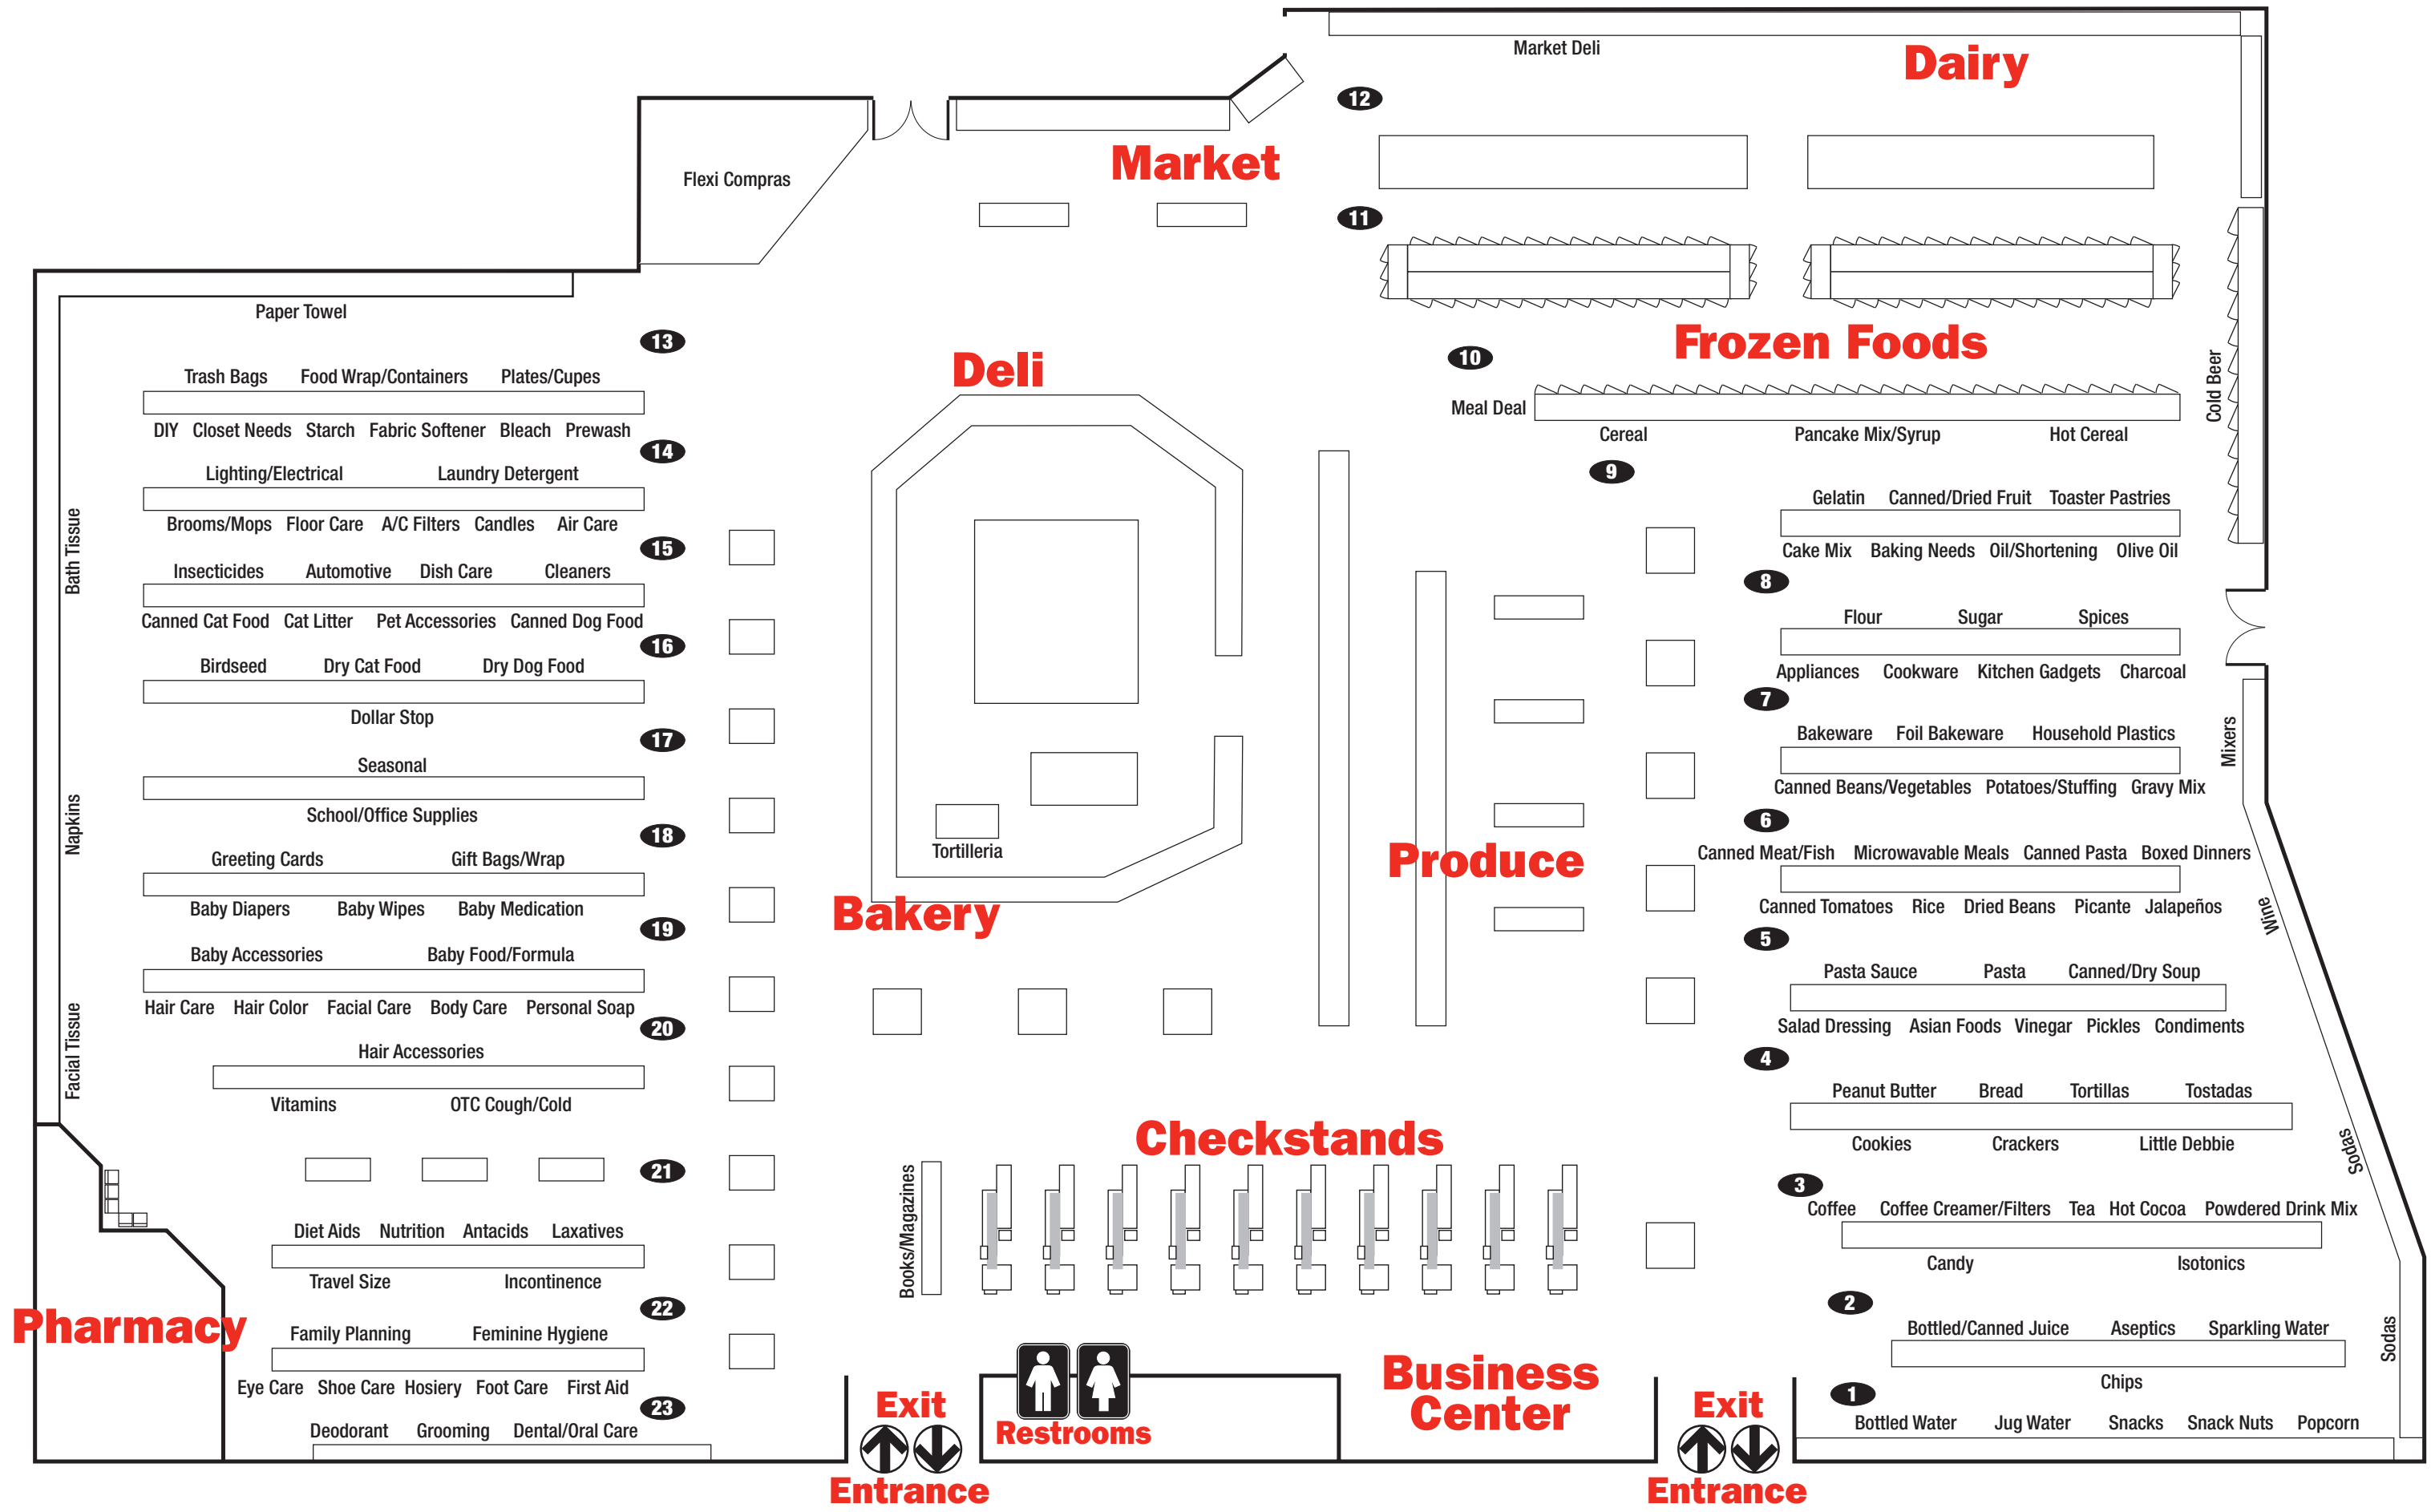

Monday through Friday 8:30 a.m. to 8:30 p.m.

Saturday 8:30 a.m. to 6 p.m.

Sunday 10 a.m. to 5 p.m.

Open Mon. thru Sun. • 6 a.m. to 11 p.m.

we accept

Pharmacy

- 13 Paper Towel
- 14 Trash Bags Food Wrap/Containers Plates/Cupes
- DIY Closet Needs Starch Fabric Softener Bleach Prewash
- 15 Lighting/Electrical Laundry Detergent
- Brooms/Mops Floor Care A/C Filters Candles Air Care
- Insecticides Automotive Dish Care Cleaners
- 16 Canned Cat Food Cat Litter Pet Accessories Canned Dog Food
- Birdseed Dry Cat Food Dry Dog Food
- 17 Dollar Stop
- Seasonal
- 18 School/Office Supplies
- Greeting Cards Gift Bags/Wrap
- 19 Baby Diapers Baby Wipes Baby Medication
- Baby Accessories Baby Food/Formula
- 20 Hair Care Hair Color Facial Care Body Care Personal Soap
- Hair Accessories
- 21 Vitamins OTC Cough/Cold
- 22 Diet Aids Nutrition Antacids Laxatives
- Travel Size Incontinence
- 23 Family Planning Feminine Hygiene
- Eye Care Shoe Care Hosiery Foot Care First Aid
- Deodorant Grooming Dental/Oral Care