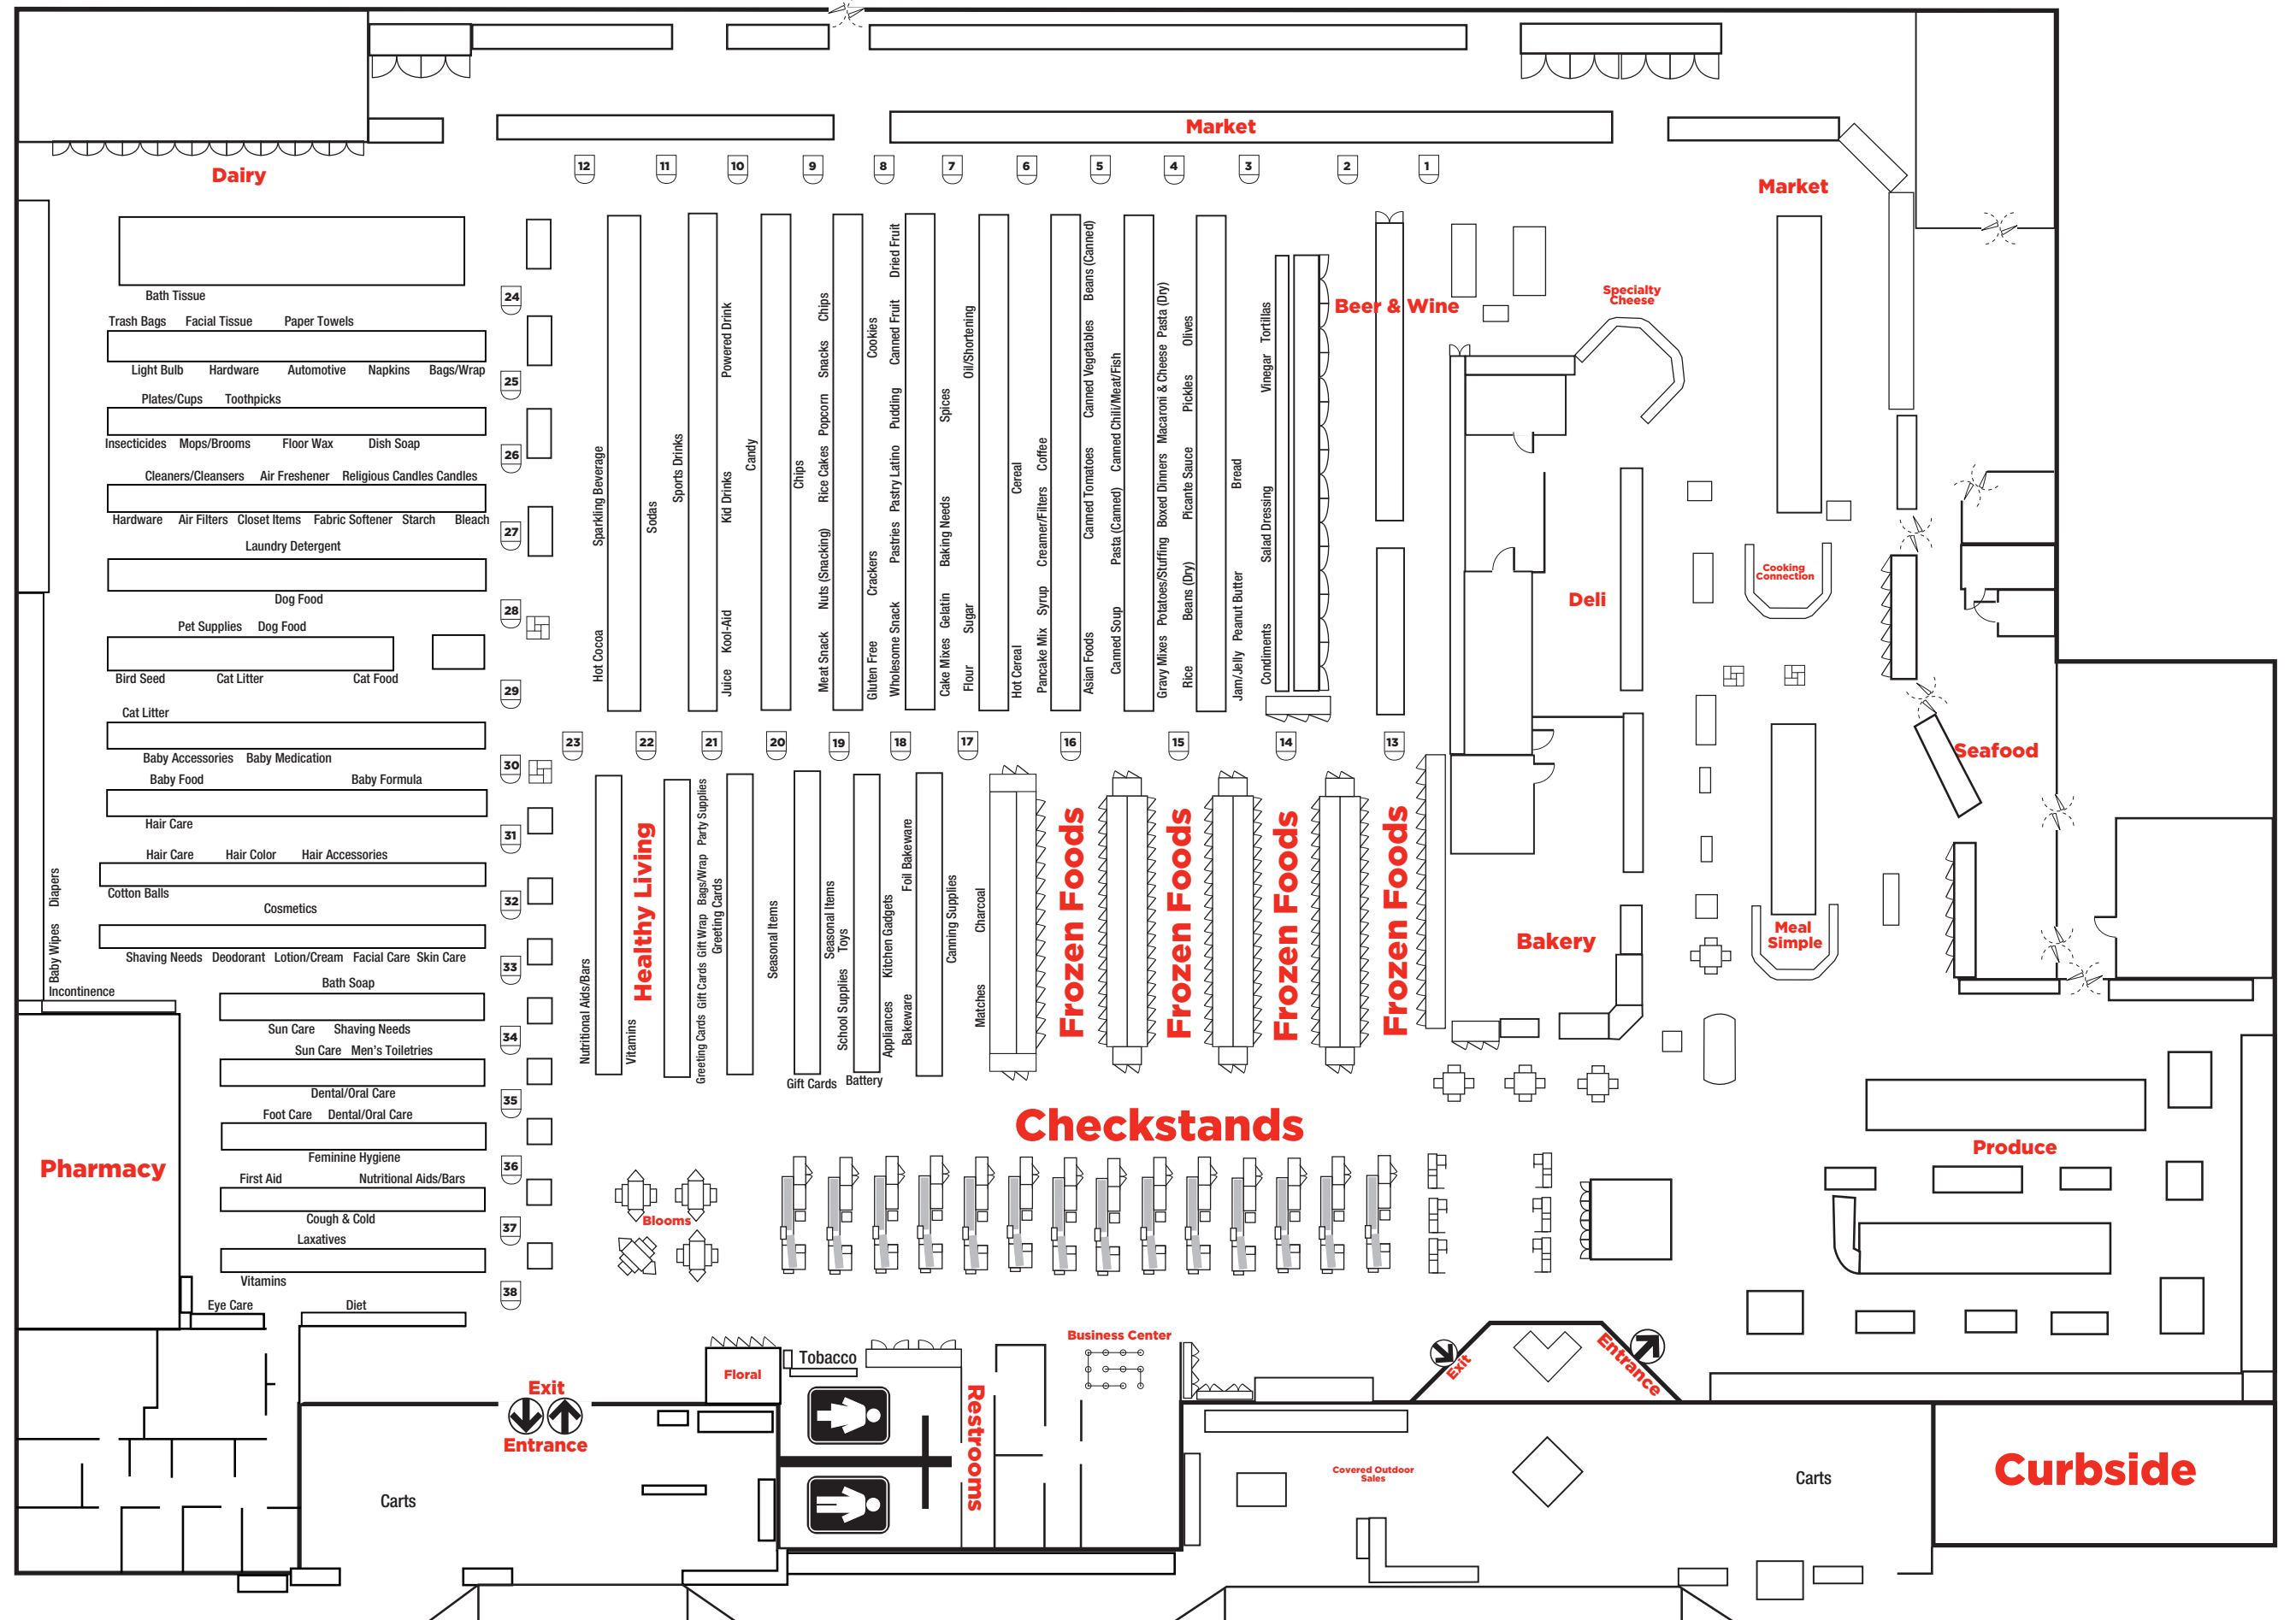

Saturday 9 a.m. to 6 p.m.

Sunday 10 a.m. to 5 p.m.

Bringing our BEST for LESS

Pharmacy Drive-Thru