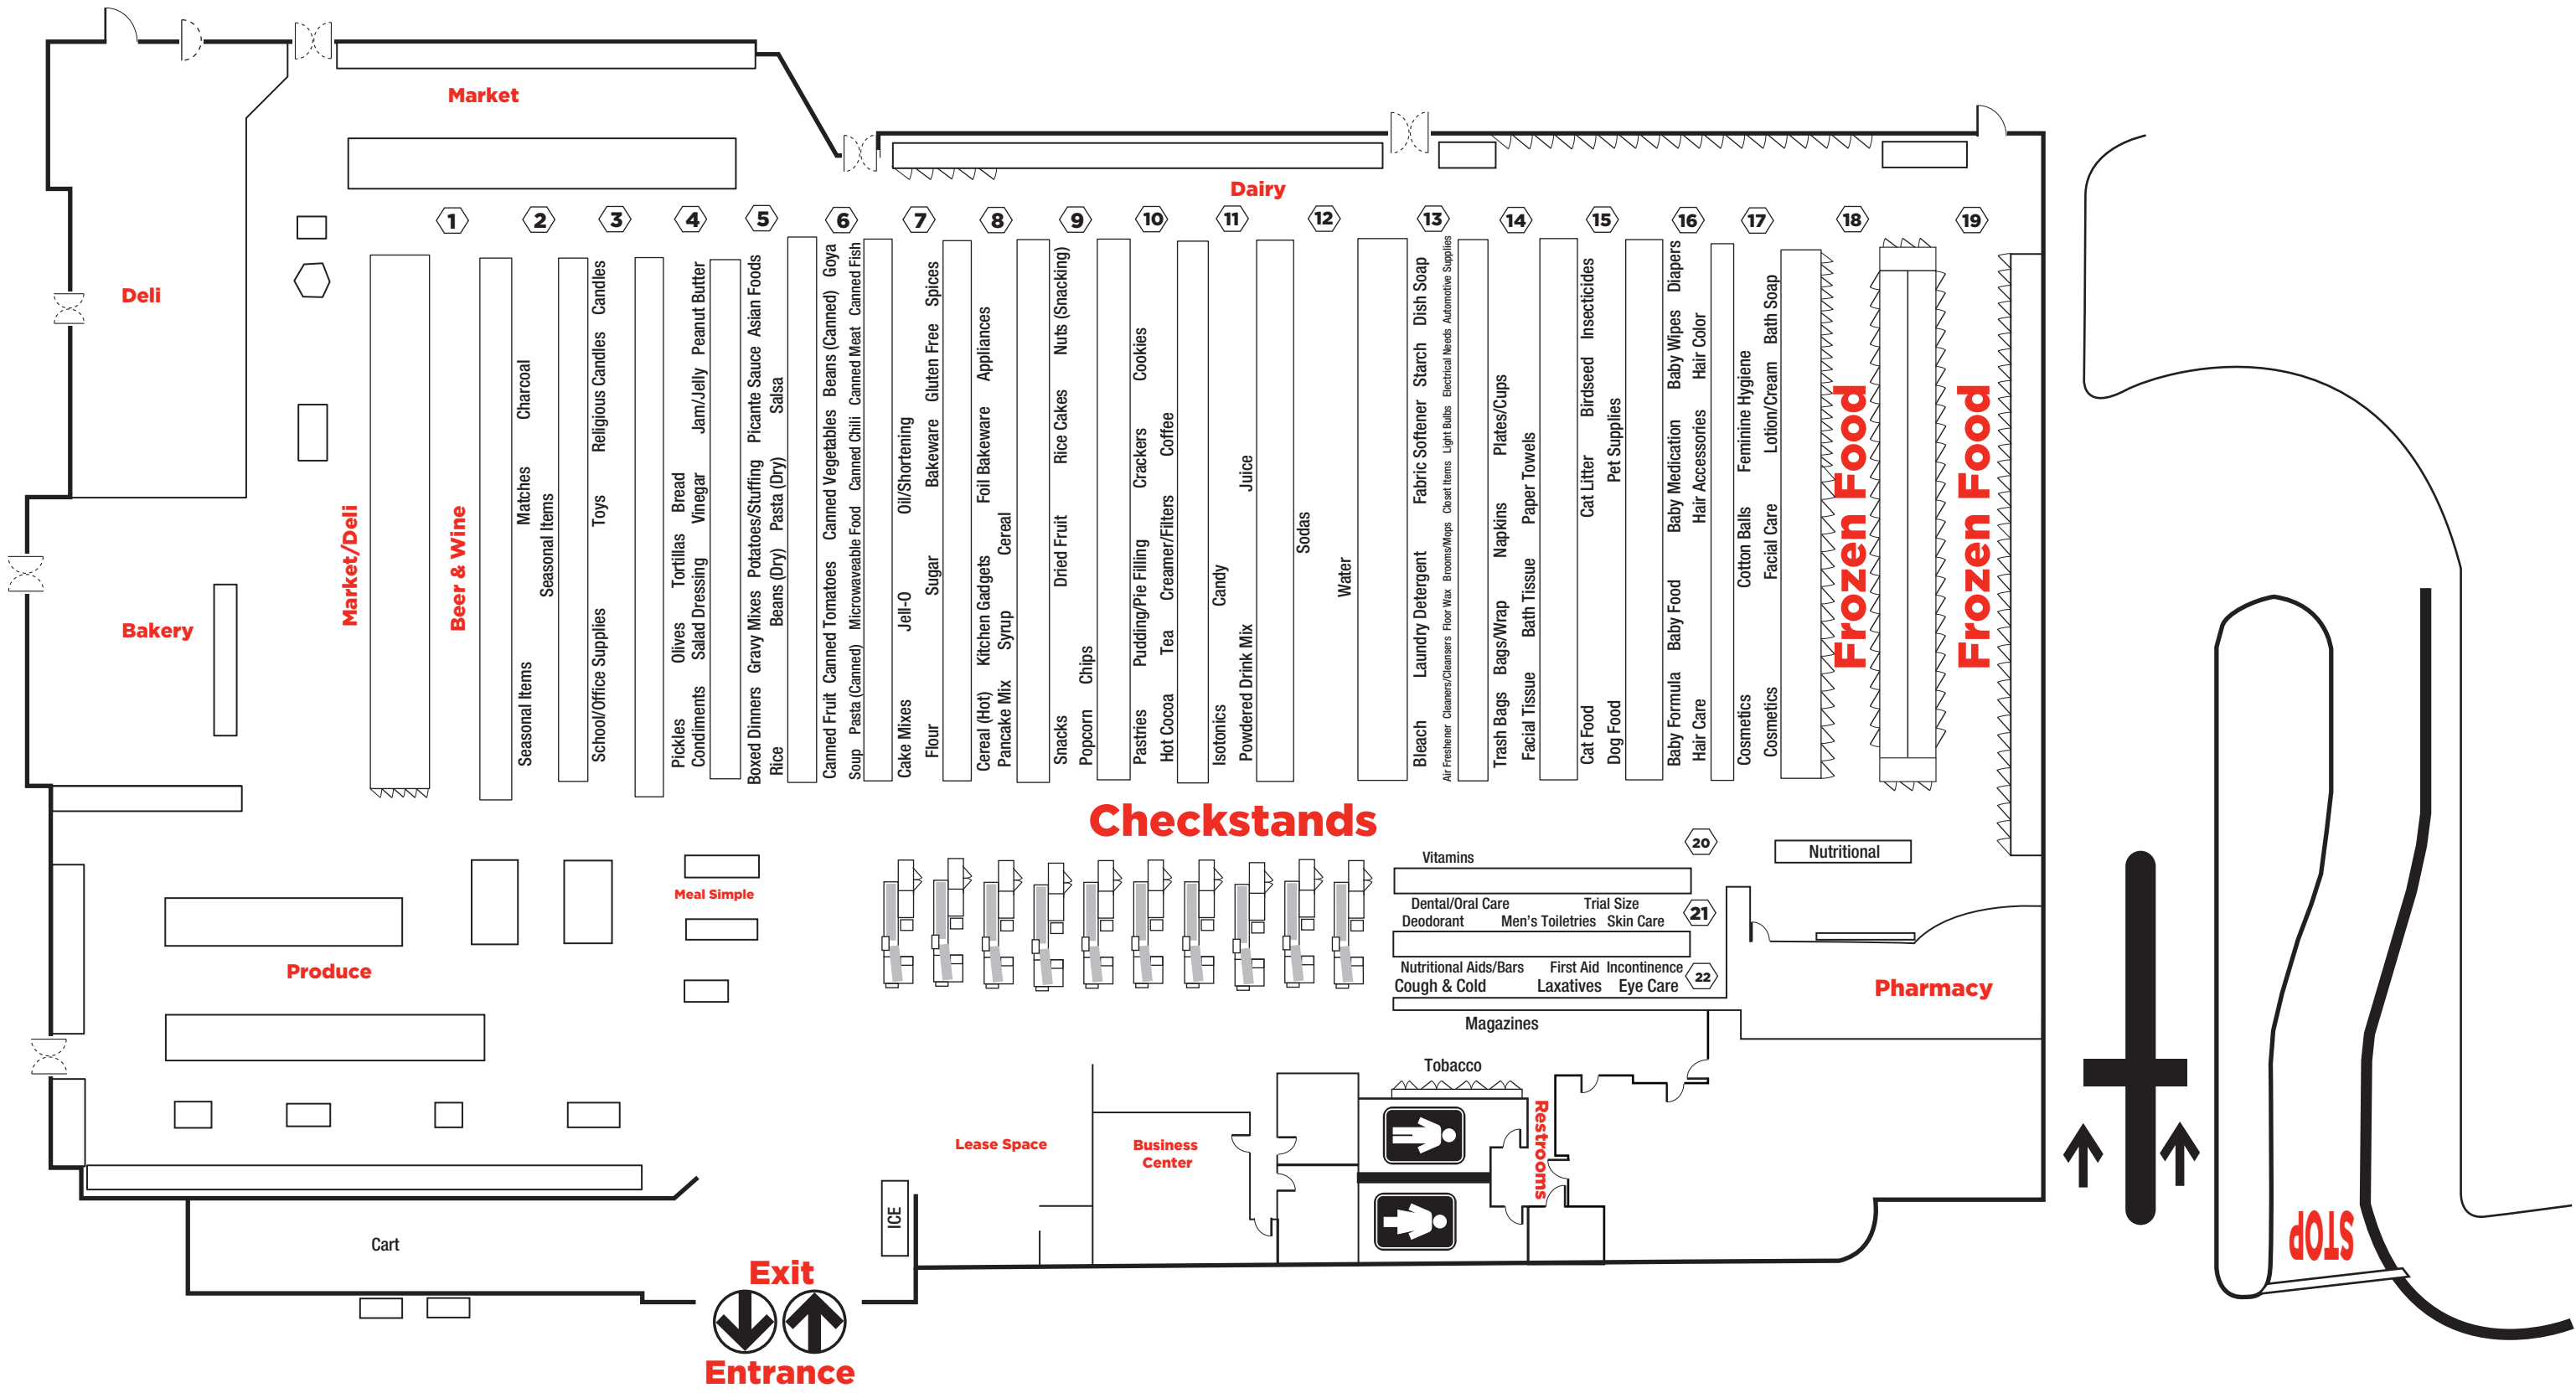

Market

Deli

Bakery

Market/Deli

Beer & Wine

Produce

Checkstands

Dairy

Frozen Food

Frozen Food

Pharmacy

Lease Space

Business Center

Restrooms

Exit
Entrance

STOP

- 1
- 2
- 3
- 4
- 5
- 6
- 7
- 8
- 9
- 10
- 11
- 12
- 13
- 14
- 15
- 16
- 17
- 18
- 19

- Seasonal Items
- Matches
- Charcoal
- Seasonal Items
- School/Office Supplies
- Toys
- Religious Candles
- Candles
- Pickles
- Olives
- Tortillas
- Bread
- Condiments
- Salad Dressing
- Vinegar
- Jam/Jelly
- Peanut Butter
- Boxed Dinners
- Gravy Mixes
- Potatoes/Stuffing
- Picante Sauce
- Asian Foods
- Rice
- Beans (Dry)
- Pasta (Dry)
- Salsa
- Canned Fruit
- Canned Tomatoes
- Canned Vegetables
- Beans (Canned)
- Goya
- Soup
- Pasta (Canned)
- Microwavable Food
- Canned Chili
- Canned Meat
- Canned Fish
- Cake Mixes
- Jell-O
- Oil/Shortening
- Flour
- Sugar
- Bakeware
- Gluten Free
- Spices
- Cereal (Hot)
- Kitchen Gadgets
- Foil Bakeware
- Appliances
- Pancake Mix
- Syrup
- Cereal
- Snacks
- Dried Fruit
- Rice Cakes
- Nuts (Snacking)
- Popcorn
- Chips
- Pastries
- Pudding/Pie Filling
- Crackers
- Cookies
- Hot Cocoa
- Tea
- Creamer/Filters
- Coffee
- Isotonics
- Candy
- Powdered Drink Mix
- Juice
- Sodas
- Water
- Bleach
- Laundry Detergent
- Fabric Softener
- Starch
- Dish Soap
- Air Freshener
- Cleaners/Cleaners
- Floor Wax
- Brooms/Mops
- Chisel Items
- Light Bulbs
- Electrical Needs
- Automotive Supplies
- Trash Bags
- Bags/Wrap
- Napkins
- Plates/Cups
- Facial Tissue
- Bath Tissue
- Paper Towels
- Cat Food
- Dog Food
- Cat Litter
- Birdseed
- Insecticides
- Pet Supplies
- Baby Formula
- Baby Food
- Baby Medication
- Baby Wipes
- Diapers
- Hair Care
- Hair Accessories
- Hair Color
- Cosmetics
- Cotton Balls
- Feminine Hygiene
- Cosmetics
- Facial Care
- Lotion/Cream
- Bath Soap

- Vitamins
- Dental/Oral Care
- Deodorant
- Nutritional Aids/Bars
- Cough & Cold
- Magazines
- Tobacco
- First Aid
- Incontinence
- Laxatives
- Eye Care
- Skin Care
- Trial Size
- Men's Toiletries

Nutritional

Meal Simple

Cart

ICE